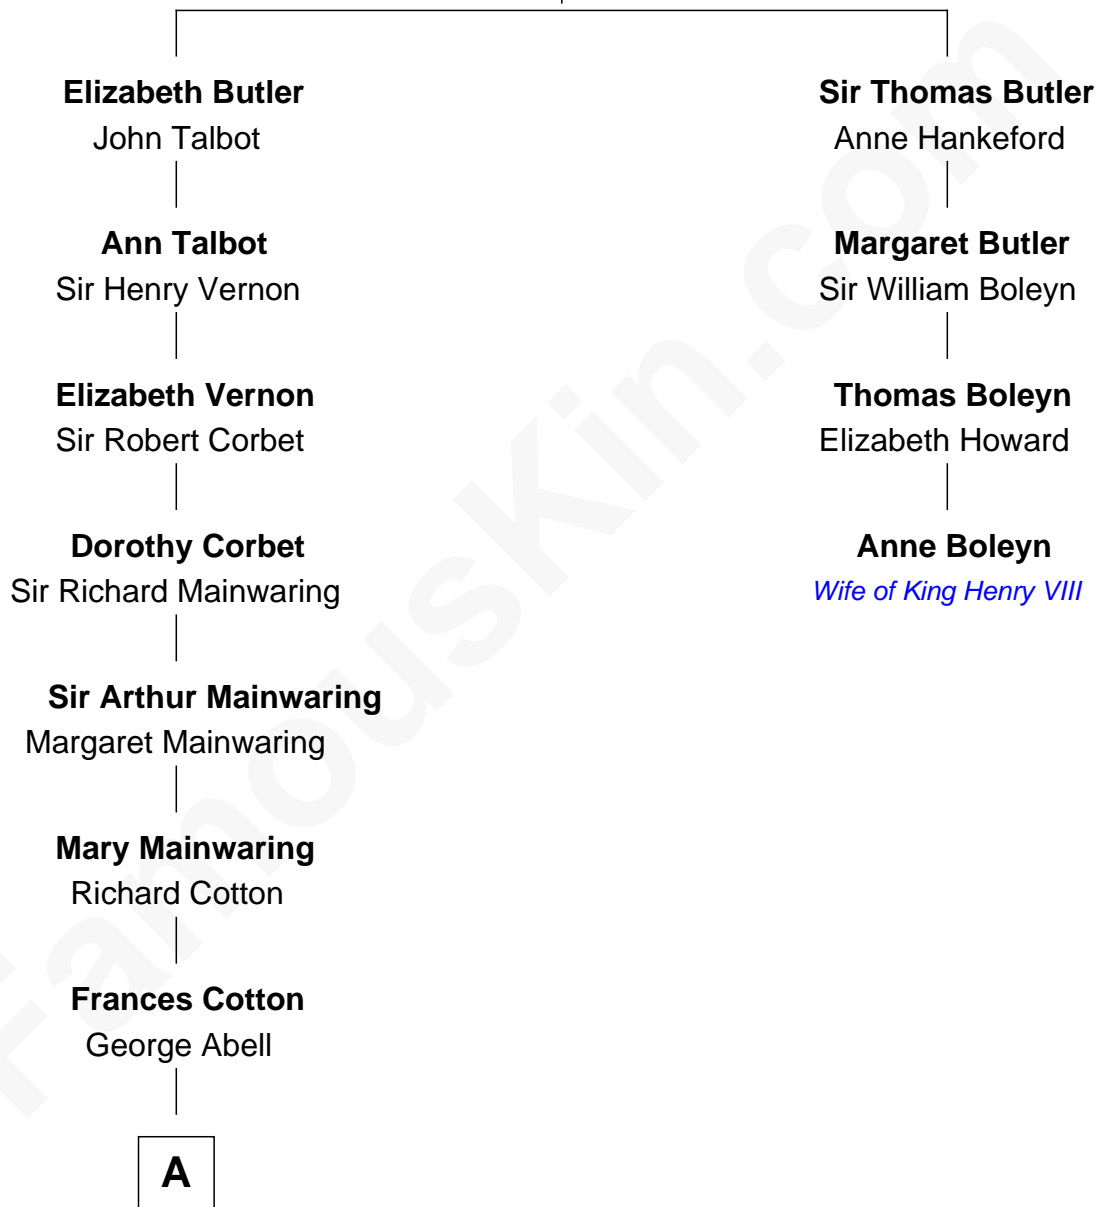

FamousKin.com Relationship Chart of

Melvyn Douglas

Movie Actor

3rd cousin 12 times removed of

Anne Boleyn

2nd Wife of King Henry VIII

James Butler
Joan Beauchamp

A

Robert Abell

Joanna - - - - -

Caleb Abell

Margaret Post

Mary Abell

Richard Douglas

William Douglas

Sarah Denison

Richard Douglas

Lucy Way

Erskine Douglas

Sophia Garrett

Emma Jane Douglas

Col. George Taliaferro Shackelford

Lena Priscilla Shackelford

Edouard Gregory Hesselberg