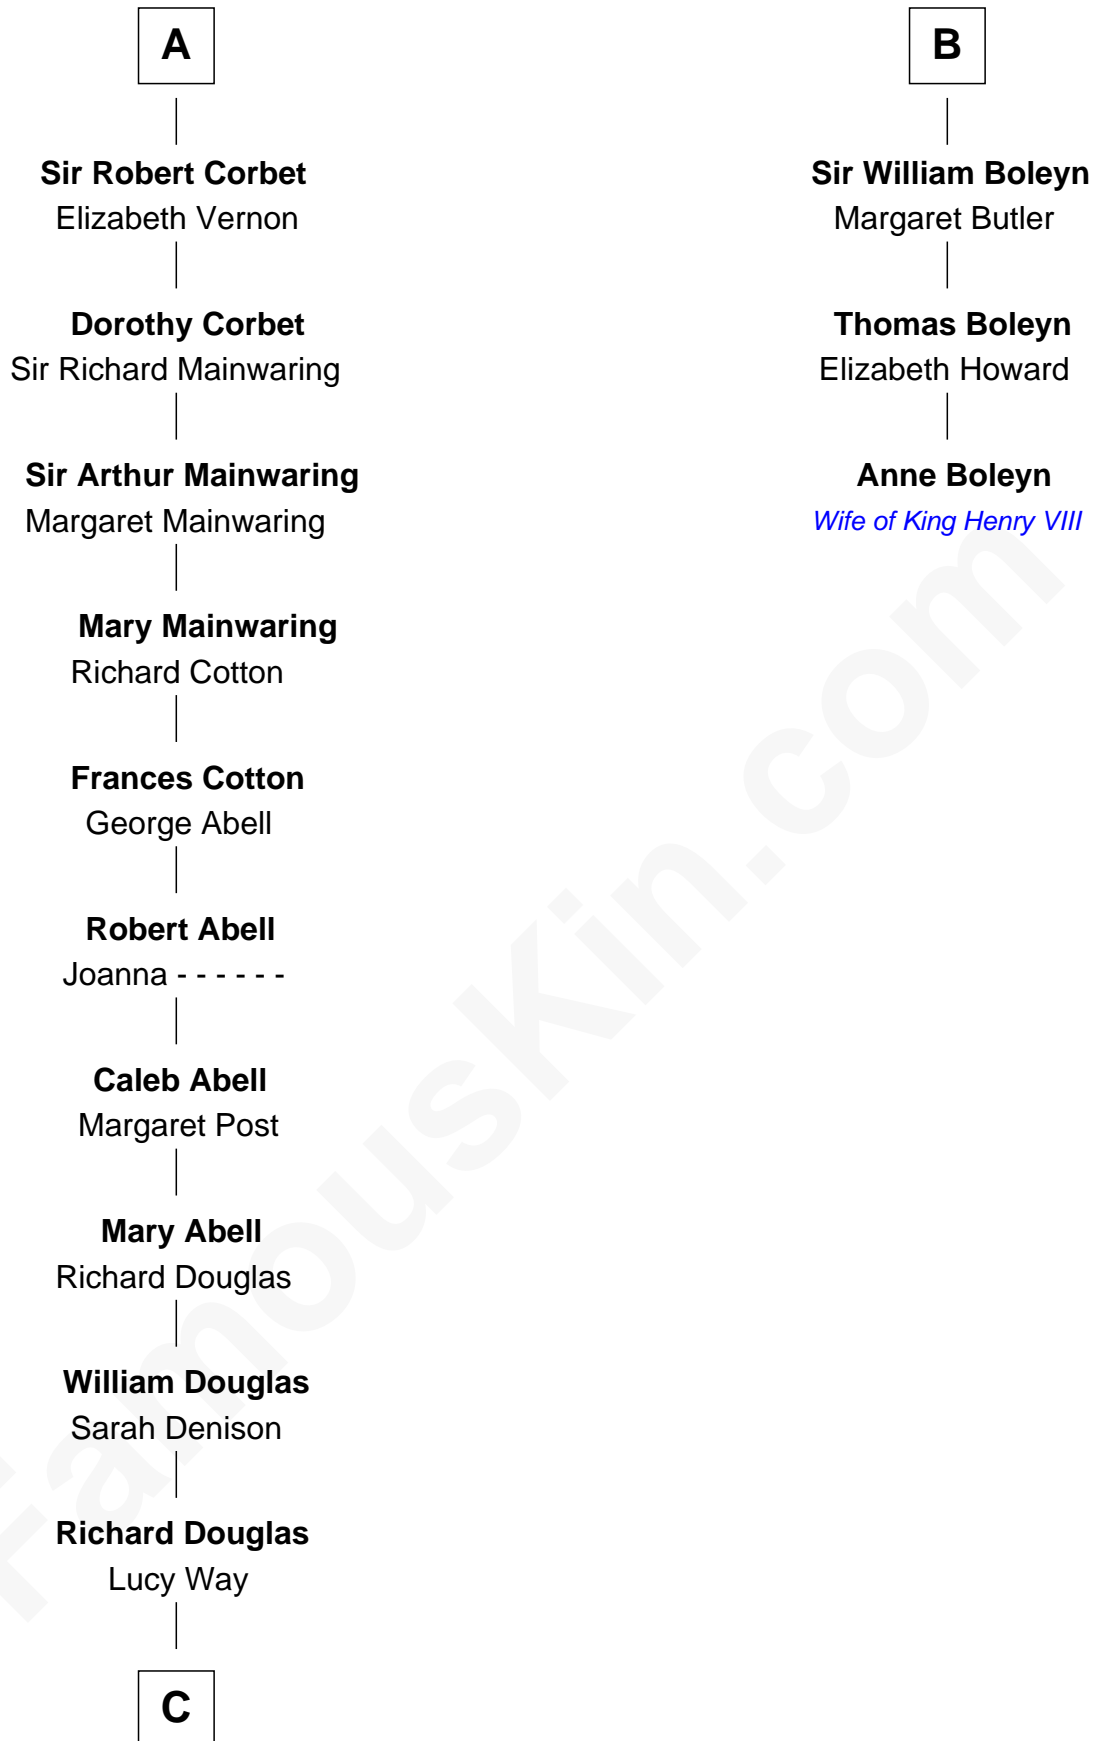

**FamousKin.com**  
**Relationship Chart of**  
**Melvyn Douglas**  
*Movie Actor*

9th cousin 11 times removed of  
**Anne Boleyn**  
*2nd Wife of King Henry VIII*

**C**

—  
**Erskine Douglas**

Sophia Garrett

—  
**Emma Jane Douglas**

Col. George Taliaferro Shackelford

—  
**Lena Priscilla Shackelford**

Edouard Gregory Hesselberg

—  
**Melvyn Douglas**

*Movie Actor*

FamousKin.com