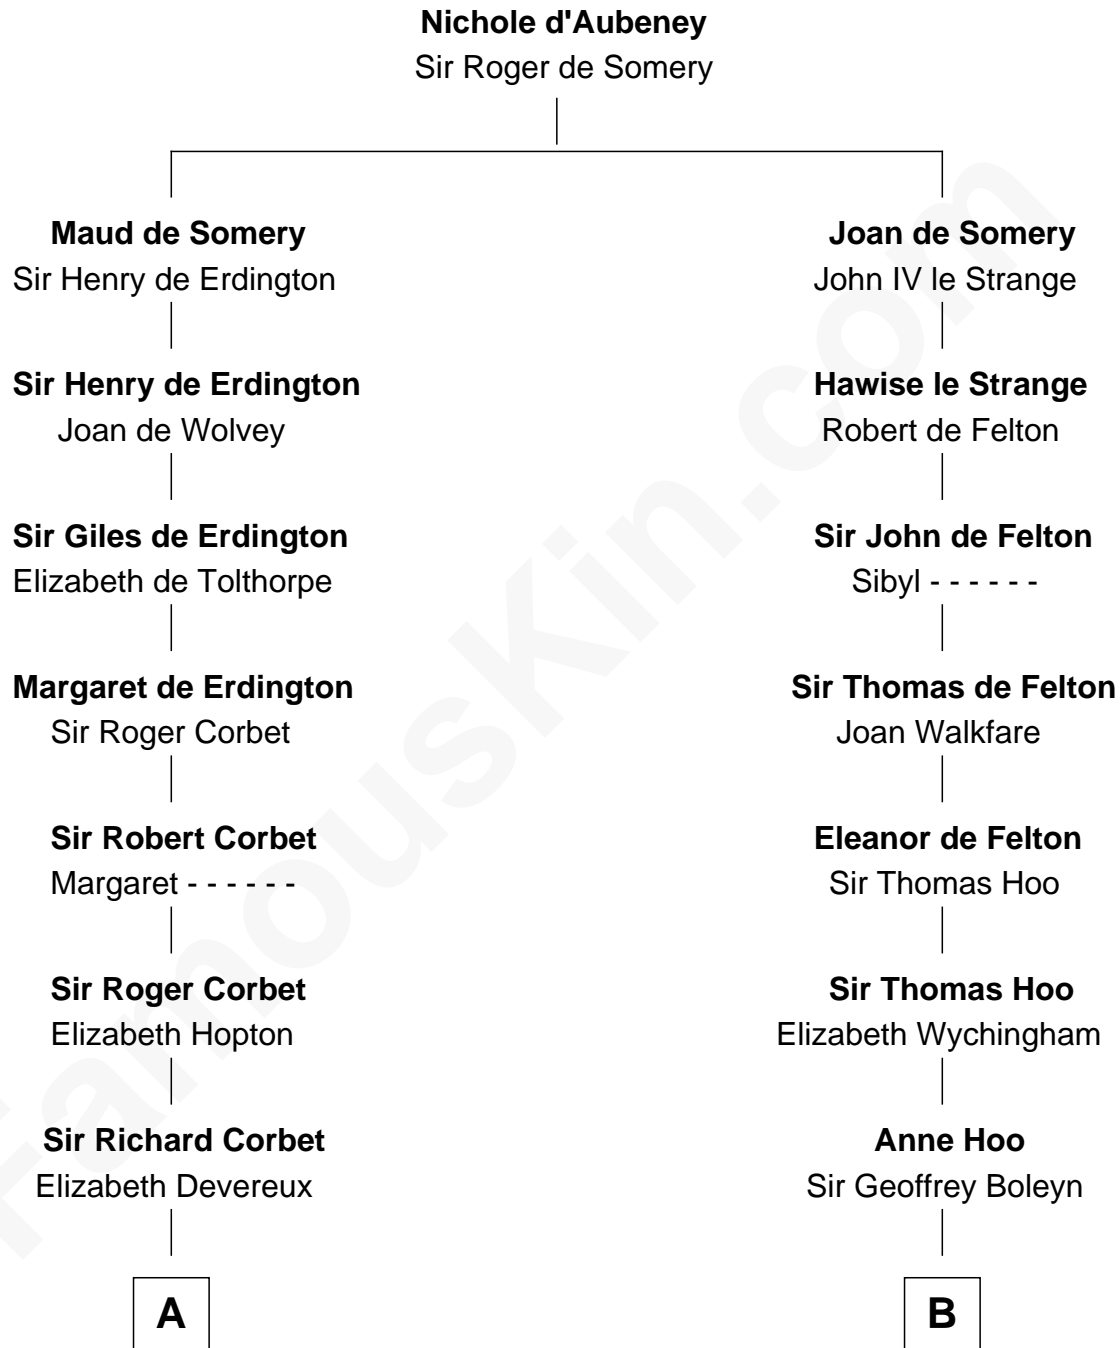

**FamousKin.com**  
**Relationship Chart of**  
**Melvyn Douglas**  
*Movie Actor*

9th cousin 11 times removed of  
**Anne Boleyn**  
*2nd Wife of King Henry VIII*

**C**

—  
**Erskine Douglas**

Sophia Garrett

—  
**Emma Jane Douglas**

Col. George Taliaferro Shackelford

—  
**Lena Priscilla Shackelford**

Edouard Gregory Hesselberg

—  
**Melvyn Douglas**

*Movie Actor*

FamousKin.com