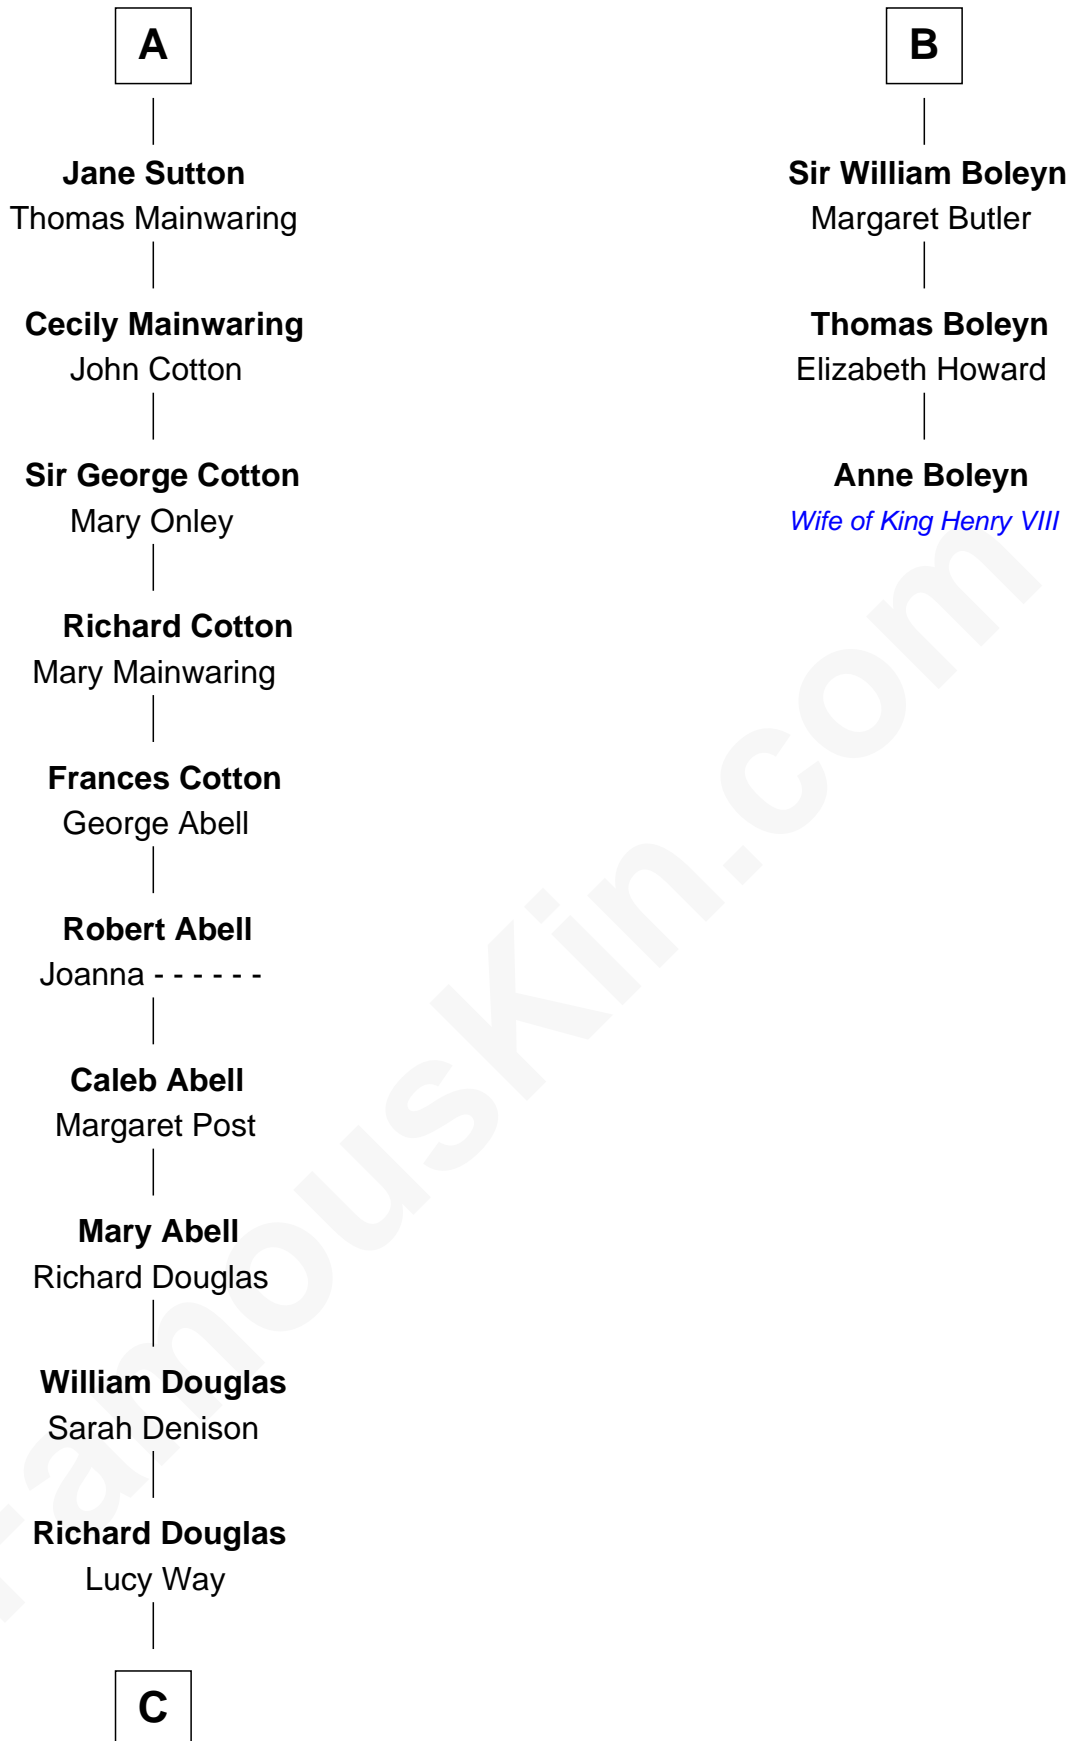

FamousKin.com
Relationship Chart of
Melvyn Douglas
Movie Actor

9th cousin 11 times removed of

Anne Boleyn
2nd Wife of King Henry VIII

C

—
Erskine Douglas

Sophia Garrett

—
Emma Jane Douglas

Col. George Taliaferro Shackelford

—
Lena Priscilla Shackelford

Edouard Gregory Hesselberg

—
Melvyn Douglas

Movie Actor

FamousKin.com