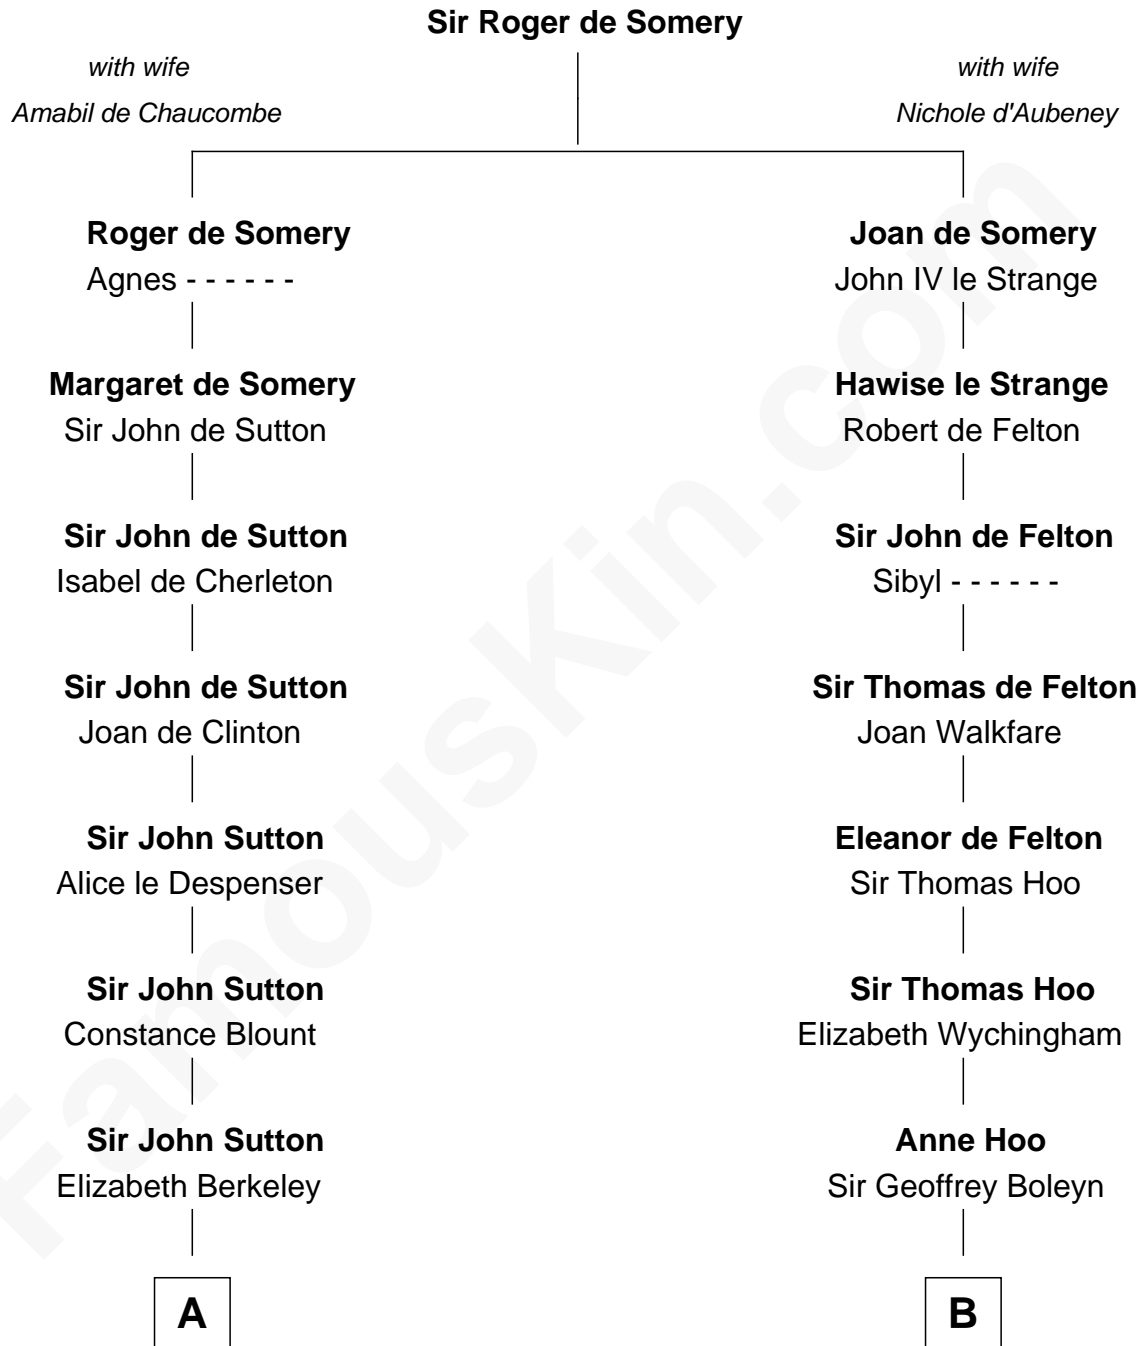

FamousKin.com
Relationship Chart of
Melvyn Douglas
Movie Actor

9th cousin 11 times removed of

Anne Boleyn
2nd Wife of King Henry VIII

C

—
Erskine Douglas

Sophia Garrett

—
Emma Jane Douglas

Col. George Taliaferro Shackelford

—
Lena Priscilla Shackelford

Edouard Gregory Hesselberg

—
Melvyn Douglas

Movie Actor

FamousKin.com