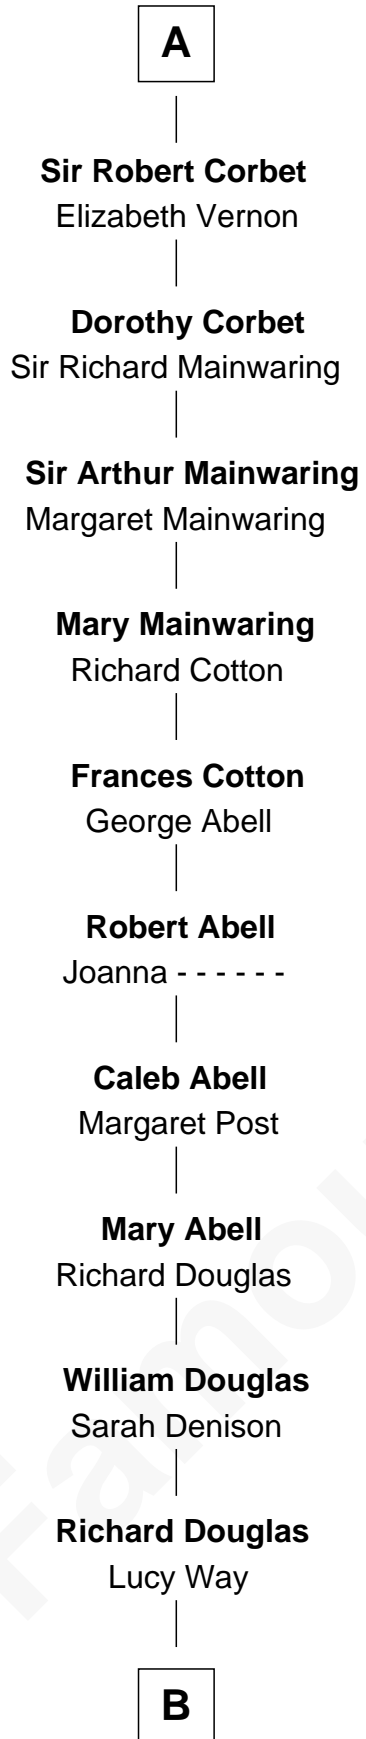

FamousKin.com
Relationship Chart of
Melvyn Douglas
Movie Actor

6th cousin 14 times removed of

Anne Boleyn
2nd Wife of King Henry VIII

B

—
Erskine Douglas

Sophia Garrett

—
Emma Jane Douglas

Col. George Taliaferro Shackelford

—
Lena Priscilla Shackelford

Edouard Gregory Hesselberg

—
Melvyn Douglas

Movie Actor

FamousKin.com