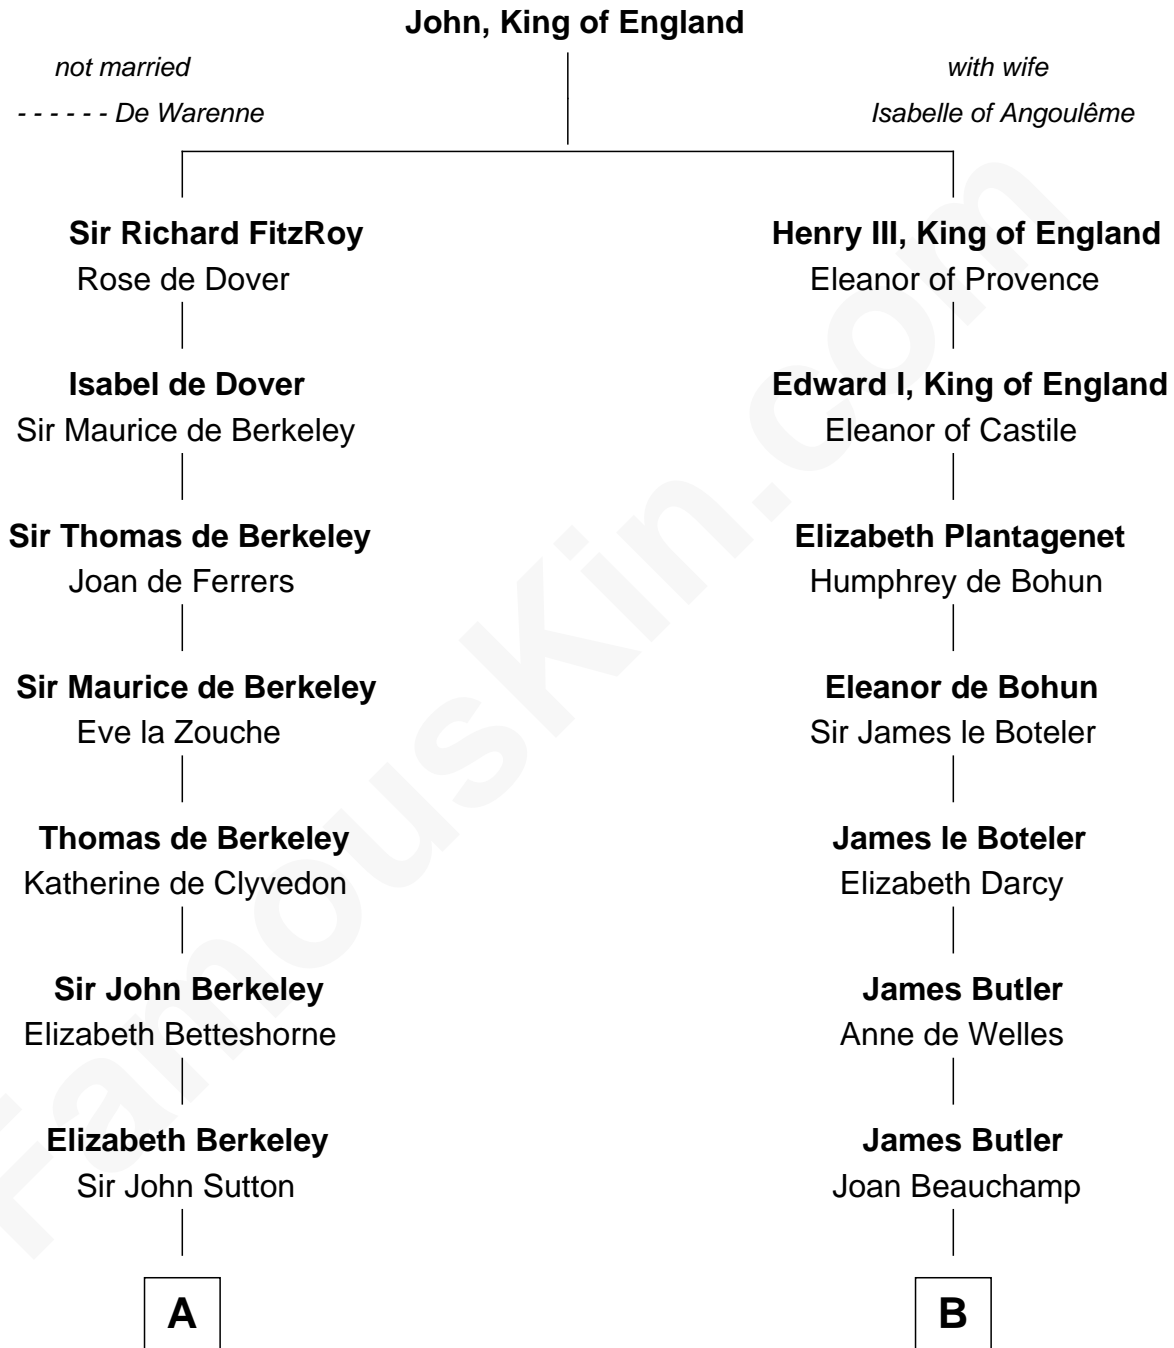

FamousKin.com
Relationship Chart of
Melvyn Douglas
Movie Actor

10th cousin 10 times removed of
Anne Boleyn
2nd Wife of King Henry VIII

C

—
Erskine Douglas

Sophia Garrett

—
Emma Jane Douglas

Col. George Taliaferro Shackelford

—
Lena Priscilla Shackelford

Edouard Gregory Hesselberg

—
Melvyn Douglas

Movie Actor

FamousKin.com