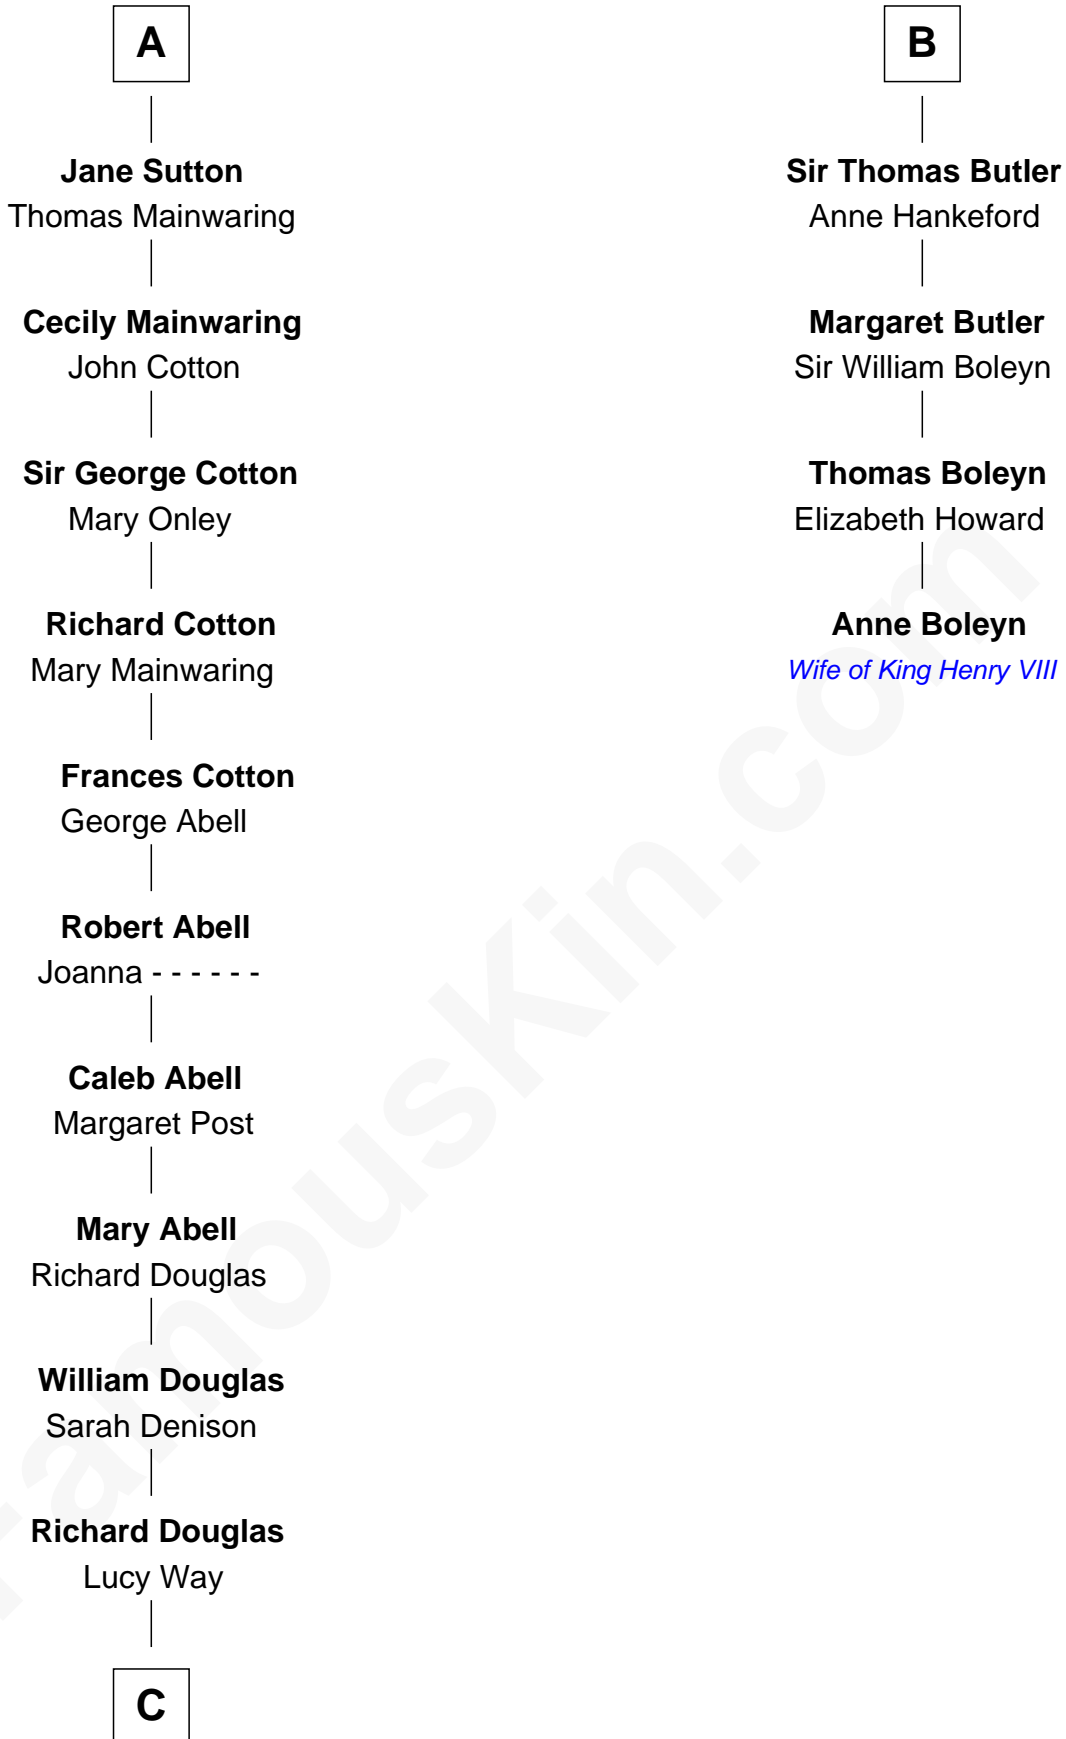

FamousKin.com
Relationship Chart of
Melvyn Douglas
Movie Actor

10th cousin 10 times removed of
Anne Boleyn
2nd Wife of King Henry VIII

C

—
Erskine Douglas

Sophia Garrett

—
Emma Jane Douglas

Col. George Taliaferro Shackelford

—
Lena Priscilla Shackelford

Edouard Gregory Hesselberg

—
Melvyn Douglas

Movie Actor

FamousKin.com