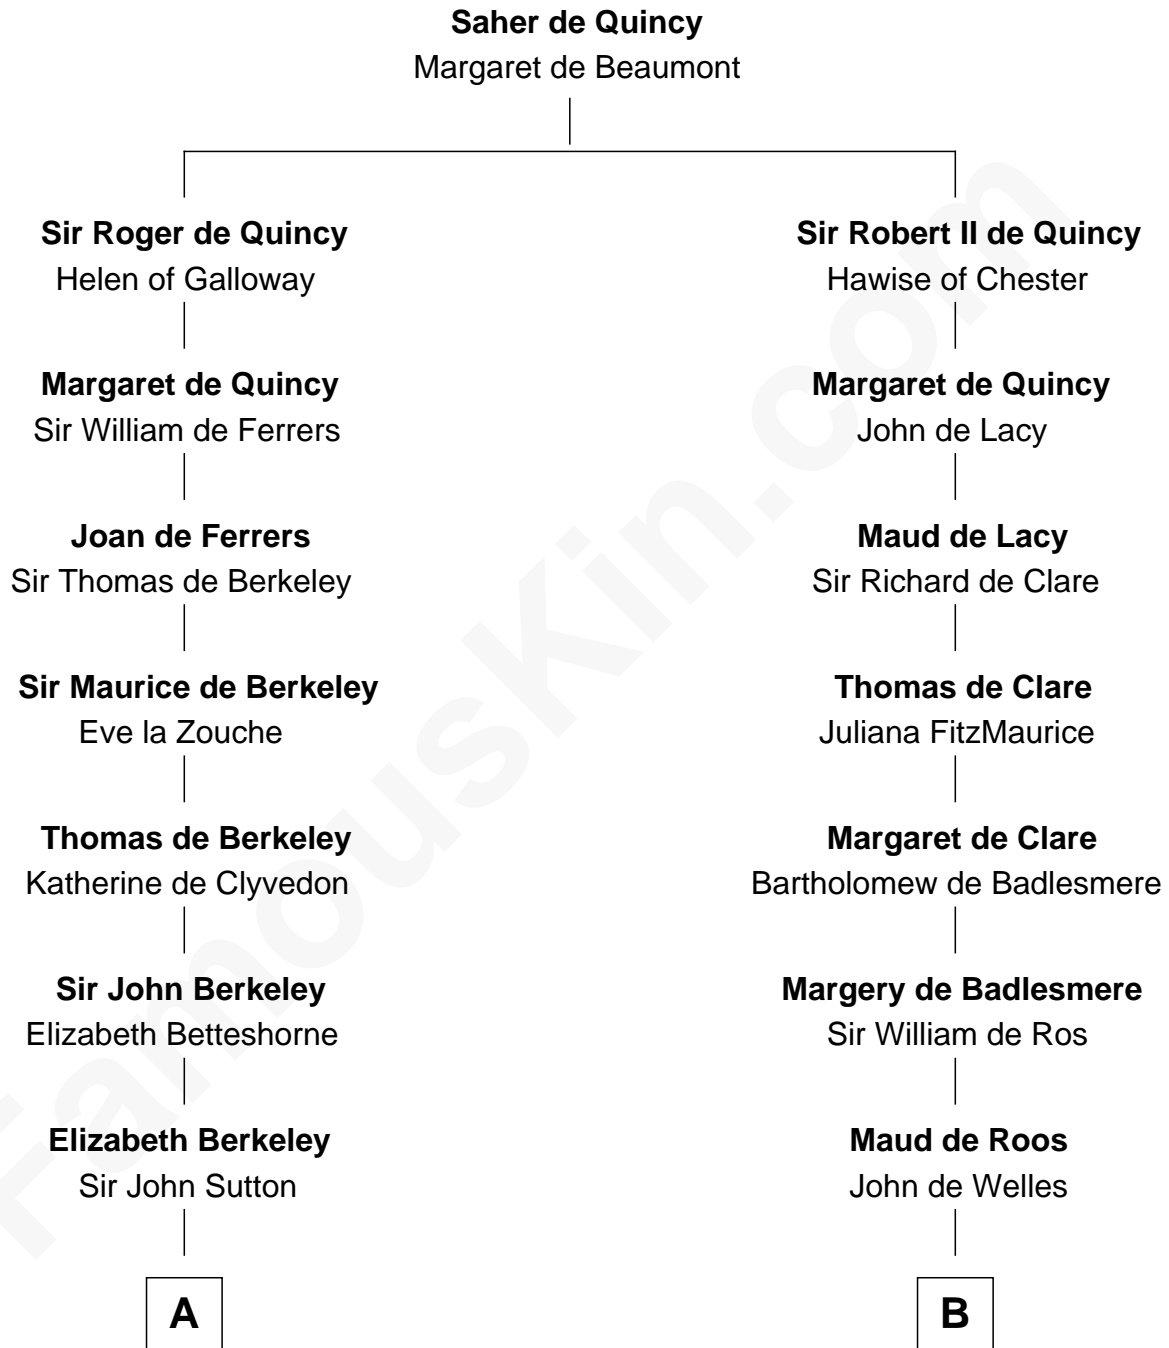

FamousKin.com
Relationship Chart of
Melvyn Douglas
Movie Actor

12th cousin 8 times removed of

Anne Boleyn
2nd Wife of King Henry VIII

C

—
Erskine Douglas

Sophia Garrett

—
Emma Jane Douglas

Col. George Taliaferro Shackelford

—
Lena Priscilla Shackelford

Edouard Gregory Hesselberg

—
Melvyn Douglas

Movie Actor

FamousKin.com