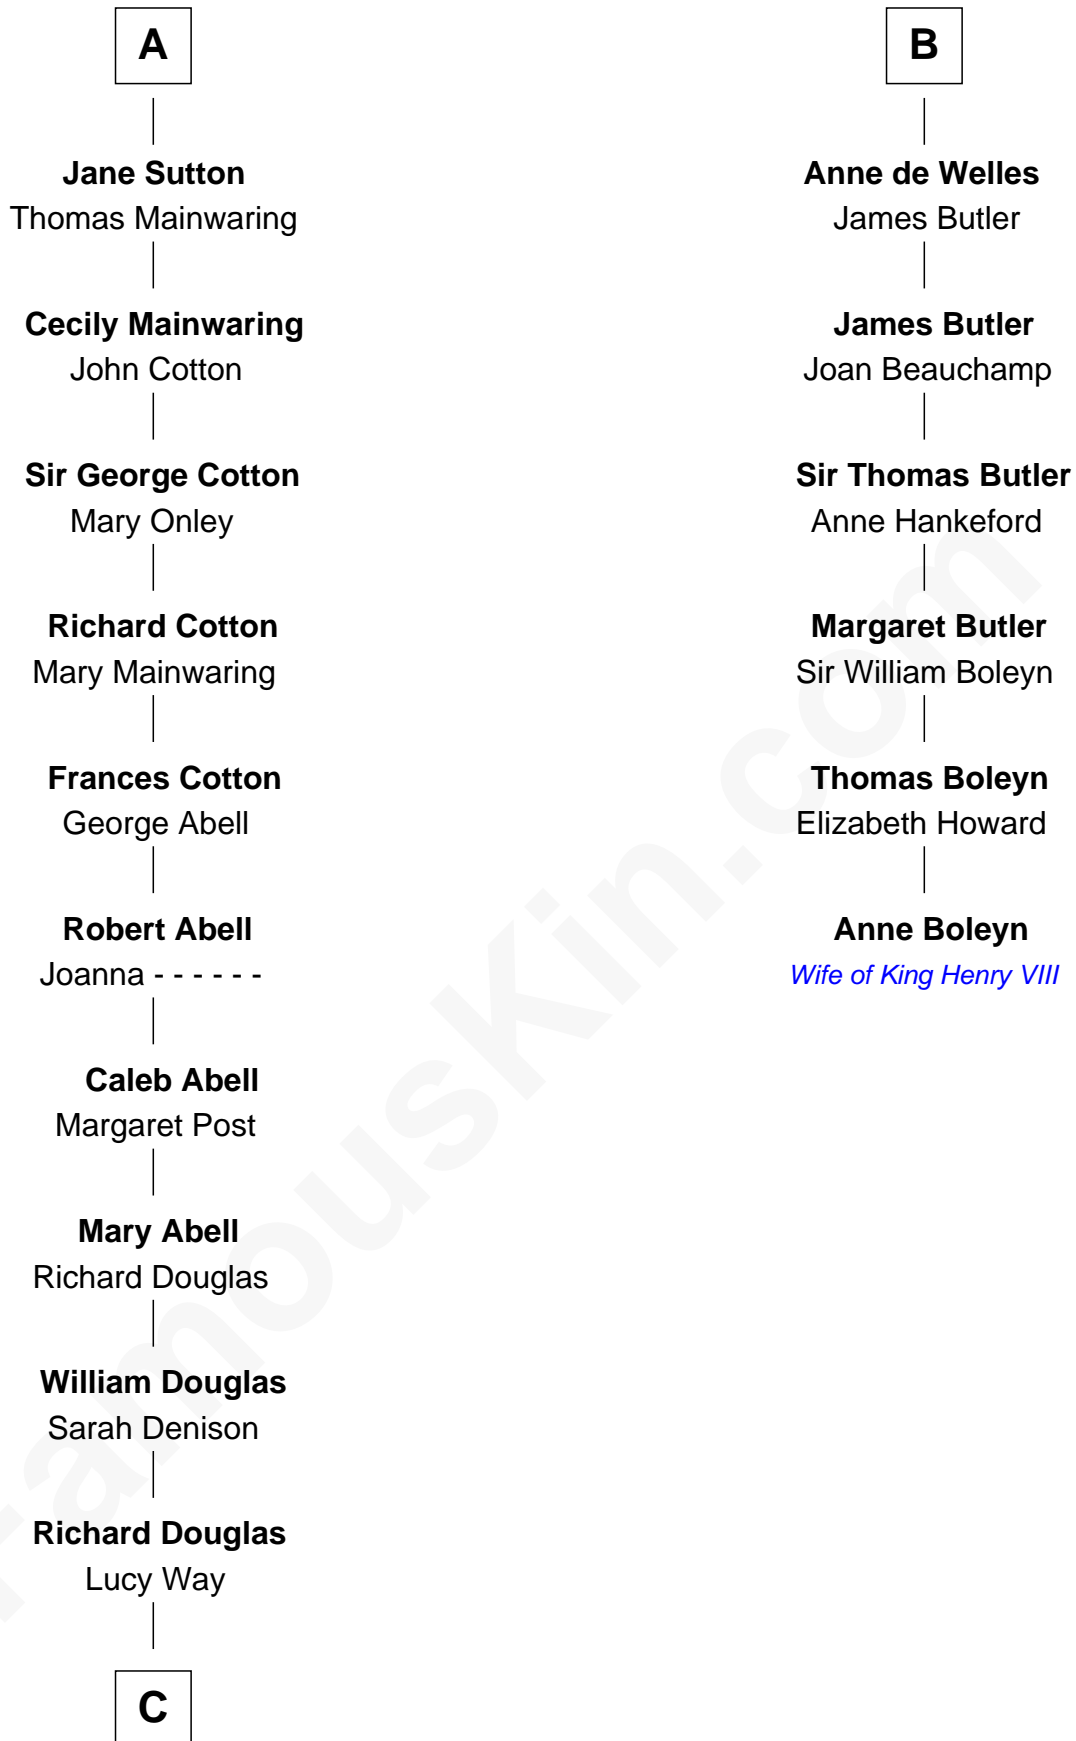

FamousKin.com
Relationship Chart of
Melvyn Douglas
Movie Actor

12th cousin 8 times removed of

Anne Boleyn
2nd Wife of King Henry VIII

C

—
Erskine Douglas

Sophia Garrett

—
Emma Jane Douglas

Col. George Taliaferro Shackelford

—
Lena Priscilla Shackelford

Edouard Gregory Hesselberg

—
Melvyn Douglas

Movie Actor

FamousKin.com