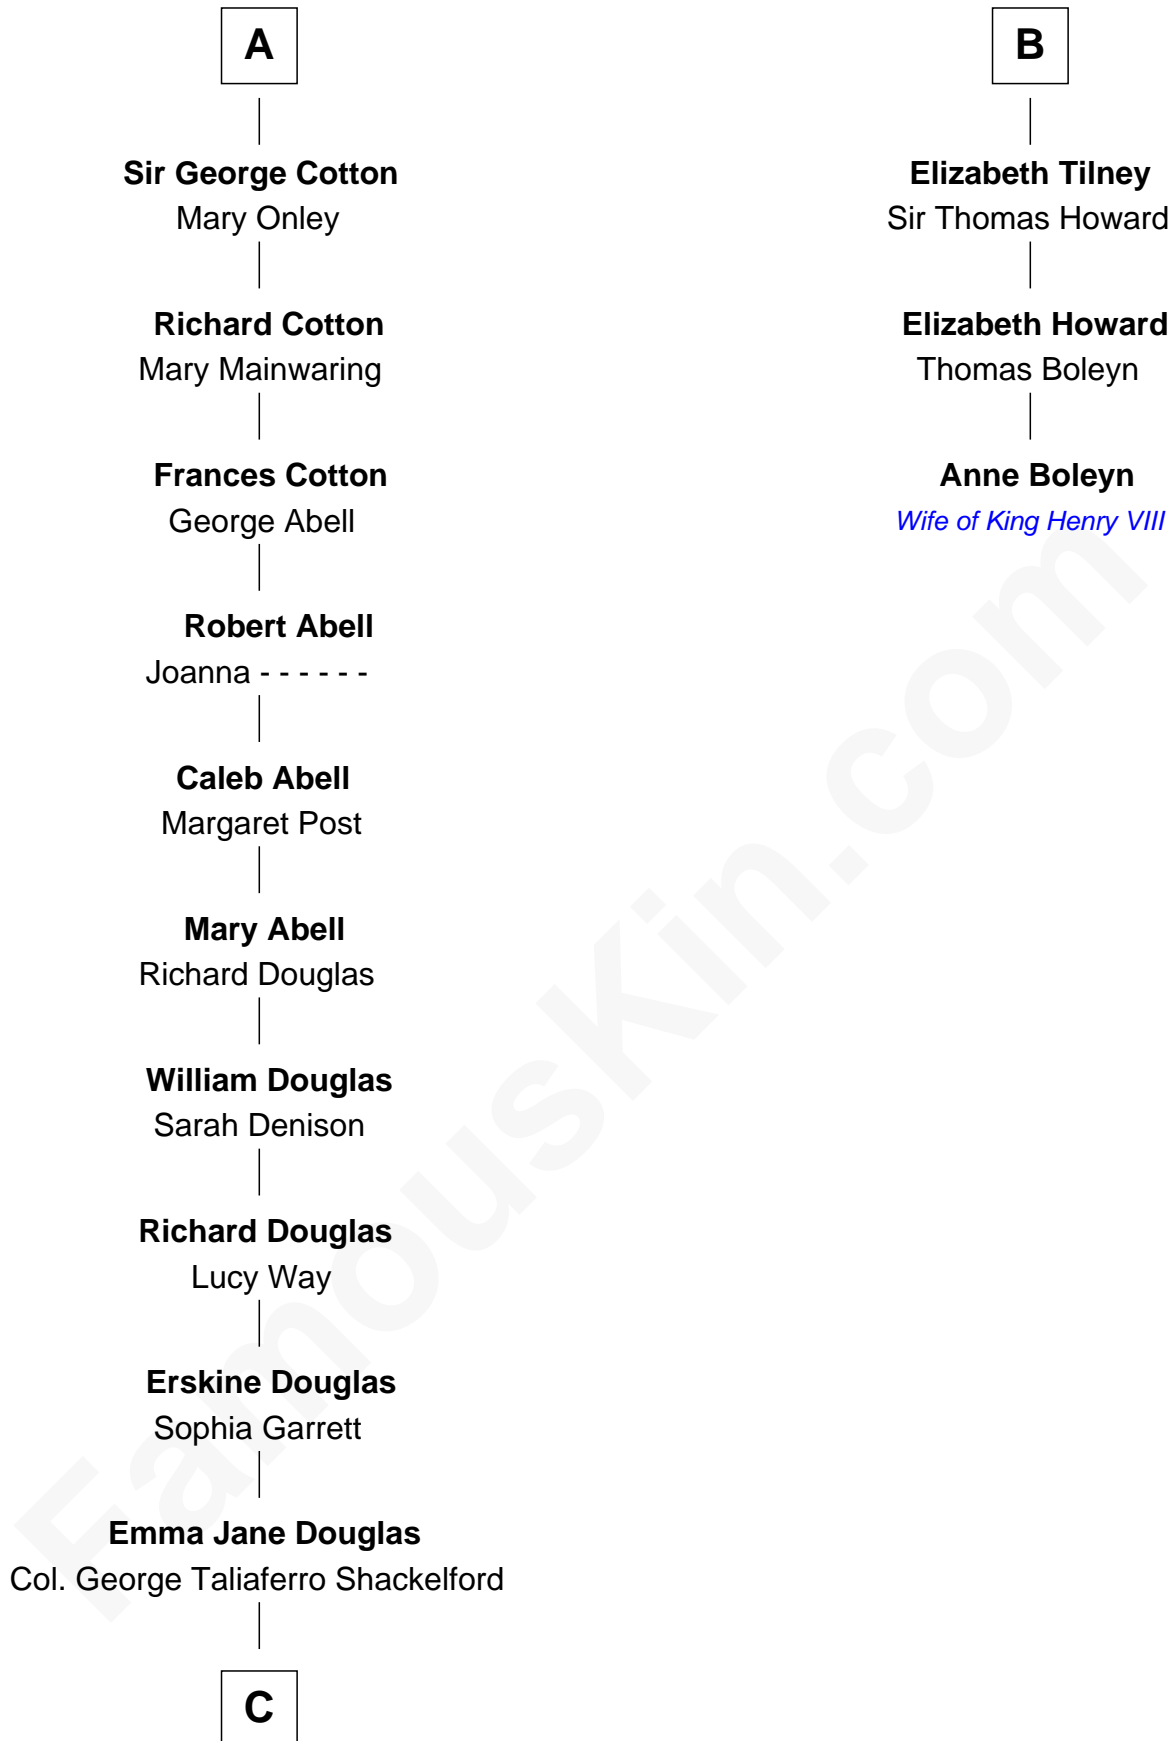

**FamousKin.com**  
**Relationship Chart of**  
**Melvyn Douglas**  
*Movie Actor*

9th cousin 9 times removed of

**Anne Boleyn**  
*2nd Wife of King Henry VIII*

**Sir William de Cantilupe**  
 Eve de Braiose

**C**

**Lena Priscilla Shackelford**  
Edouard Gregory Hesselberg

**Melvyn Douglas**  
*Movie Actor*

FamousKin.com