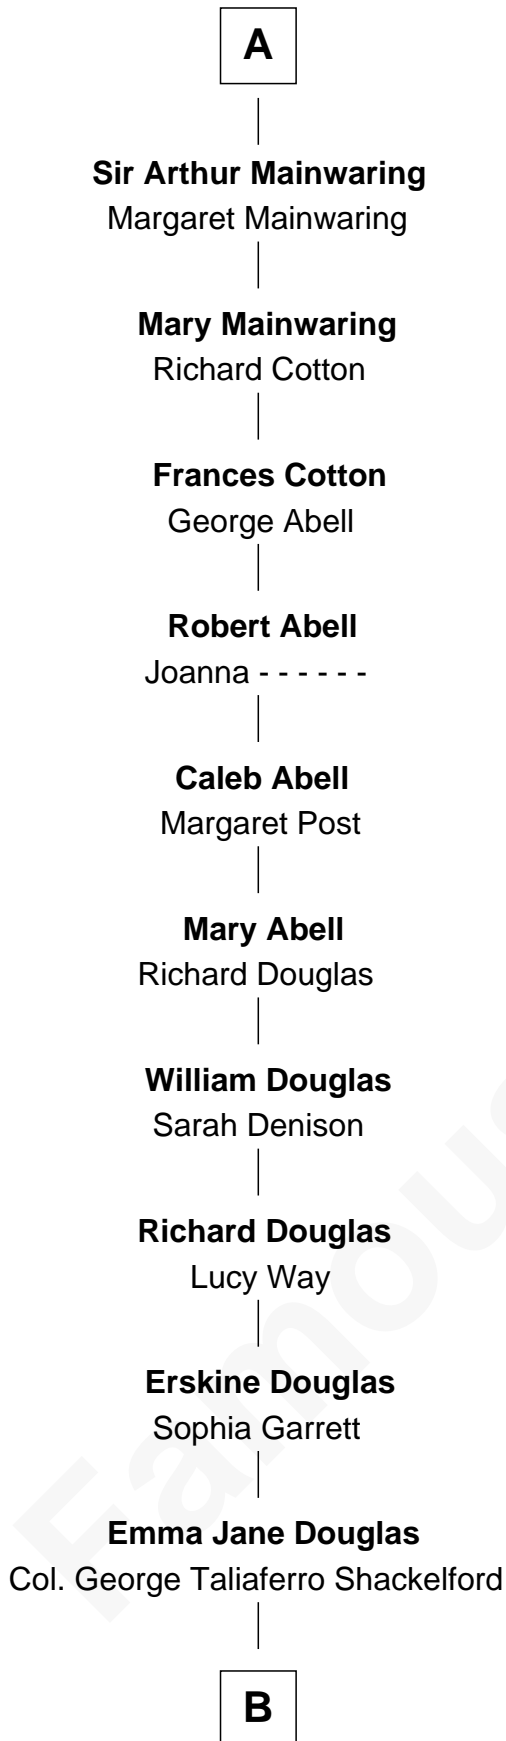

FamousKin.com Relationship Chart of

Melvyn Douglas

Movie Actor

5th cousin 13 times removed of

Anne Boleyn

2nd Wife of King Henry VIII

B

Lena Priscilla Shackelford
Edouard Gregory Hesselberg