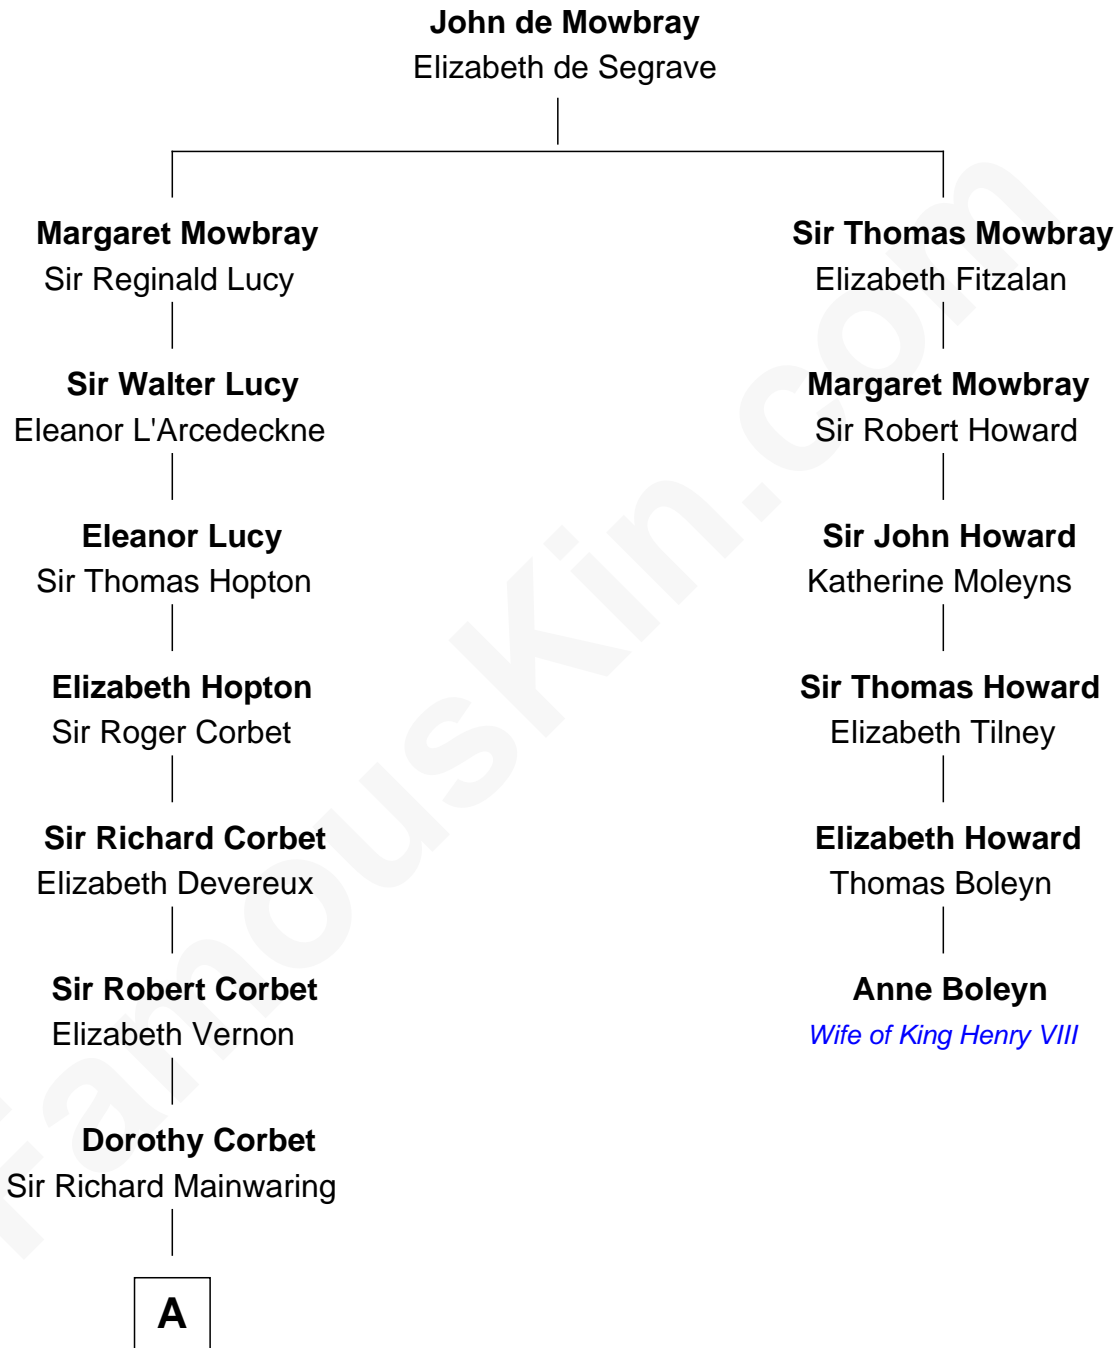

FamousKin.com Relationship Chart of

Melvyn Douglas

Movie Actor

5th cousin 13 times removed of

Anne Boleyn

2nd Wife of King Henry VIII

B

Lena Priscilla Shackelford
Edouard Gregory Hesselberg