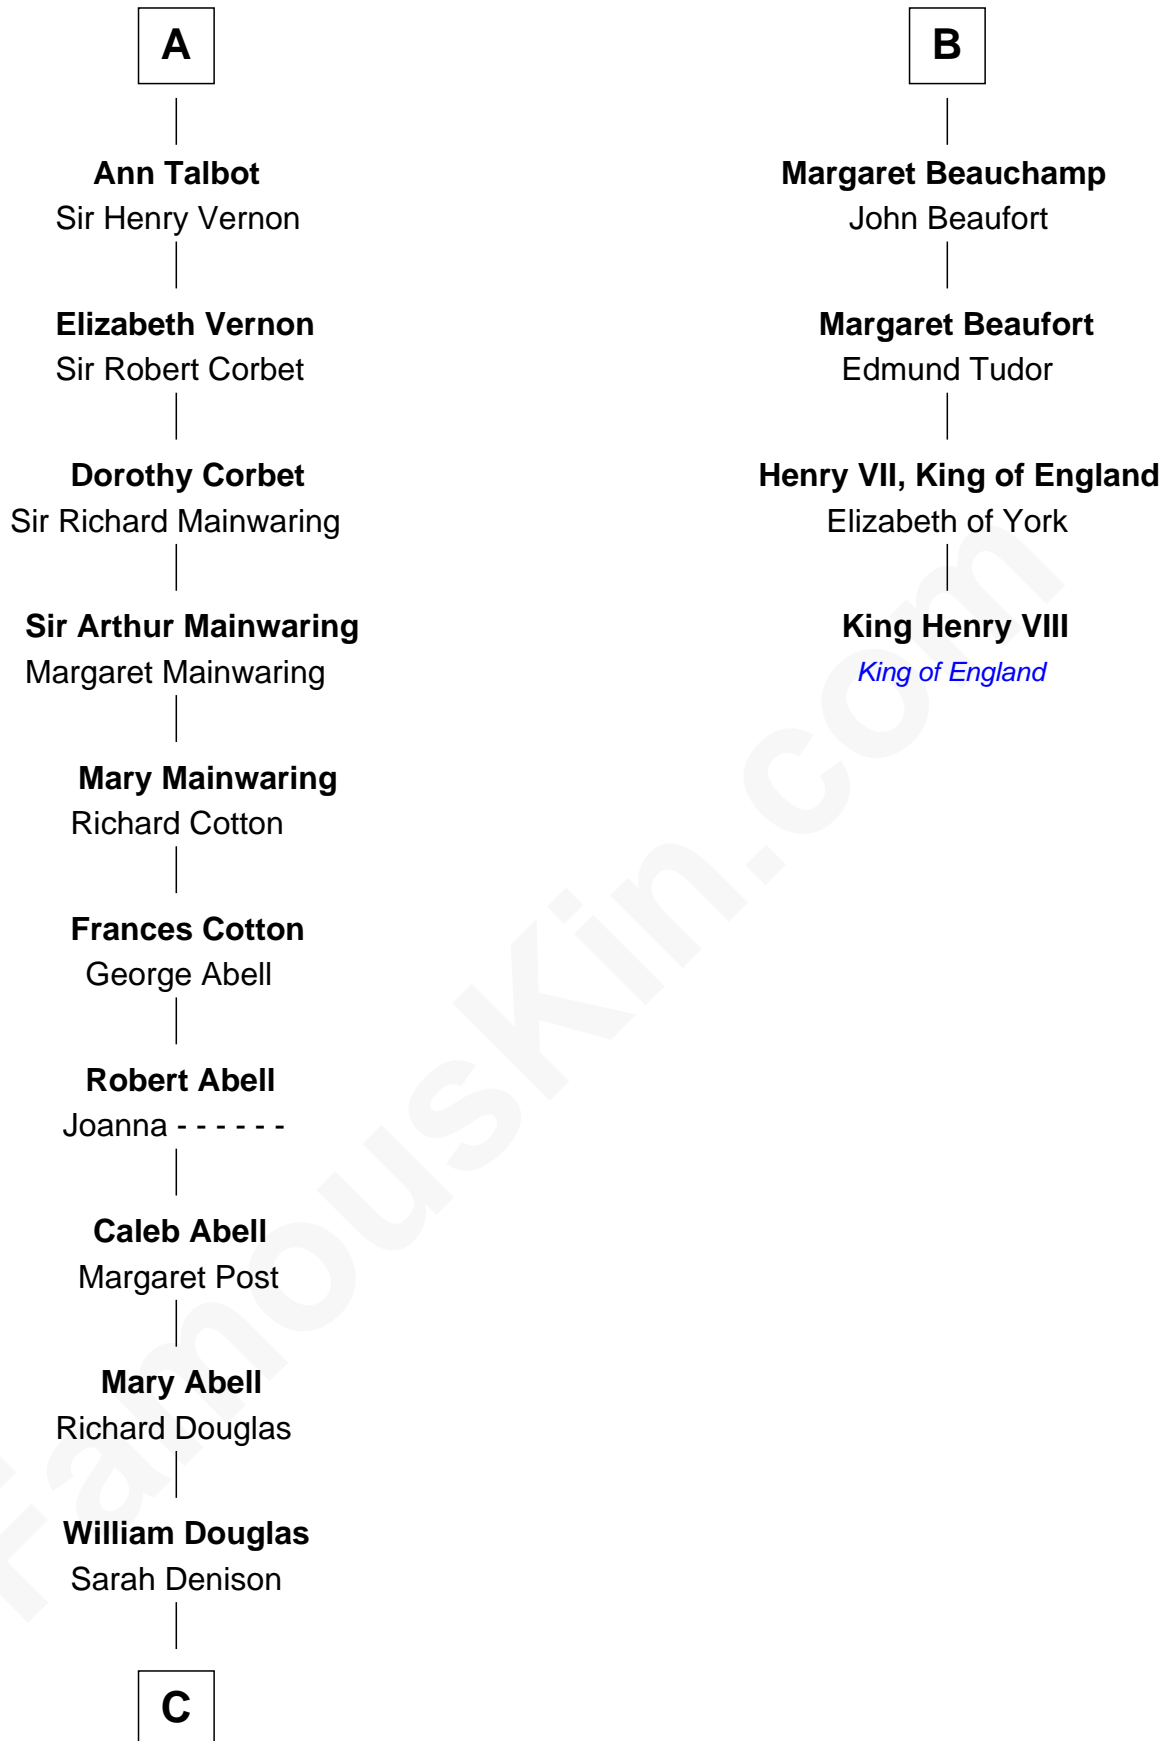

FamousKin.com Relationship Chart of

Melvyn Douglas

Movie Actor

10th cousin 11 times removed of

King Henry VIII

King of England

Sir Humphrey de Bohun

Maud of Eu

C

Richard Douglas

Lucy Way

Erskine Douglas

Sophia Garrett

Emma Jane Douglas

Col. George Taliaferro Shackelford

Lena Priscilla Shackelford