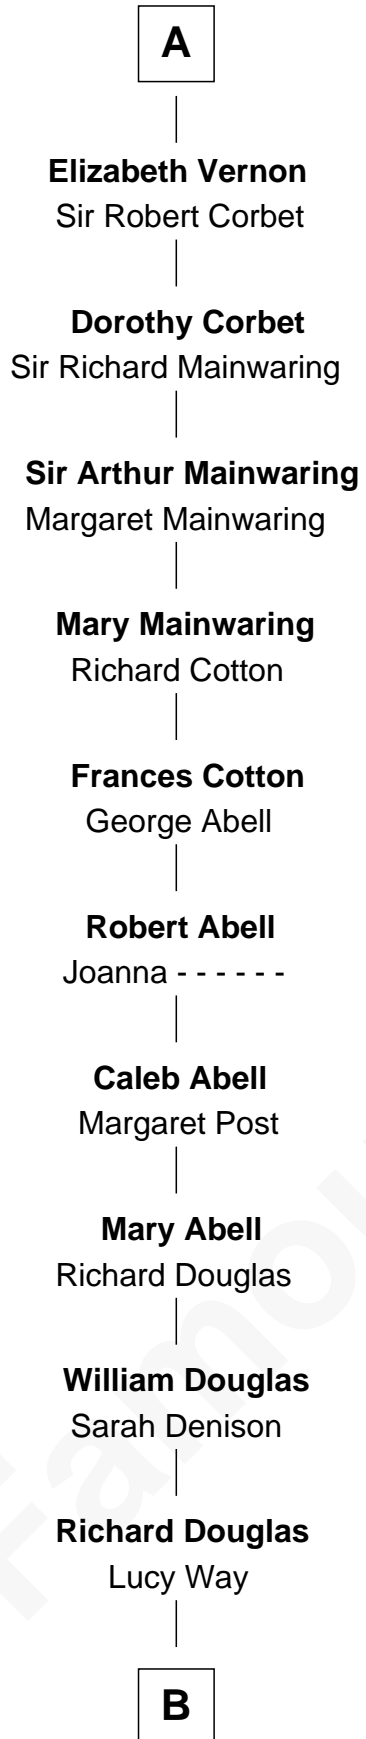

FamousKin.com Relationship Chart of

Melvyn Douglas

Movie Actor

7th cousin 13 times removed of

King Henry VIII

King of England

B

—
Erskine Douglas

Sophia Garrett

—
Emma Jane Douglas

Col. George Taliaferro Shackelford

—
Lena Priscilla Shackelford

Edouard Gregory Hesselberg

—
Melvyn Douglas

Movie Actor

FamousKin.com