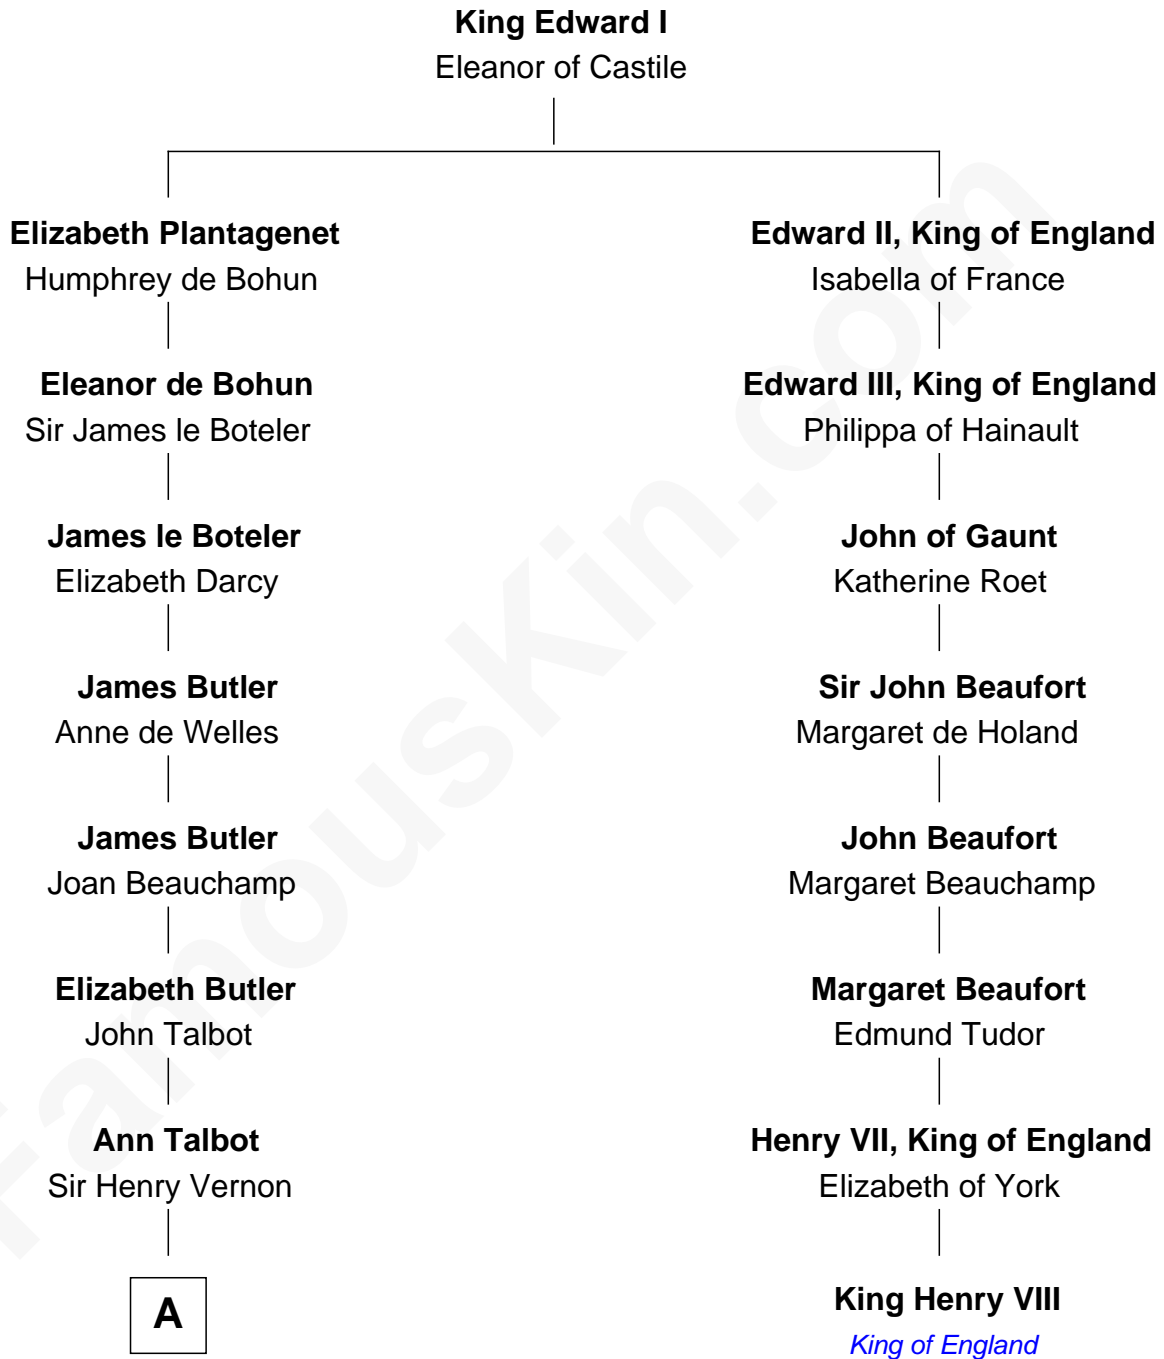

FamousKin.com Relationship Chart of

Melvyn Douglas

Movie Actor

7th cousin 13 times removed of

King Henry VIII

King of England

B

—
Erskine Douglas

Sophia Garrett

—
Emma Jane Douglas

Col. George Taliaferro Shackelford

—
Lena Priscilla Shackelford

Edouard Gregory Hesselberg

—
Melvyn Douglas

Movie Actor

FamousKin.com