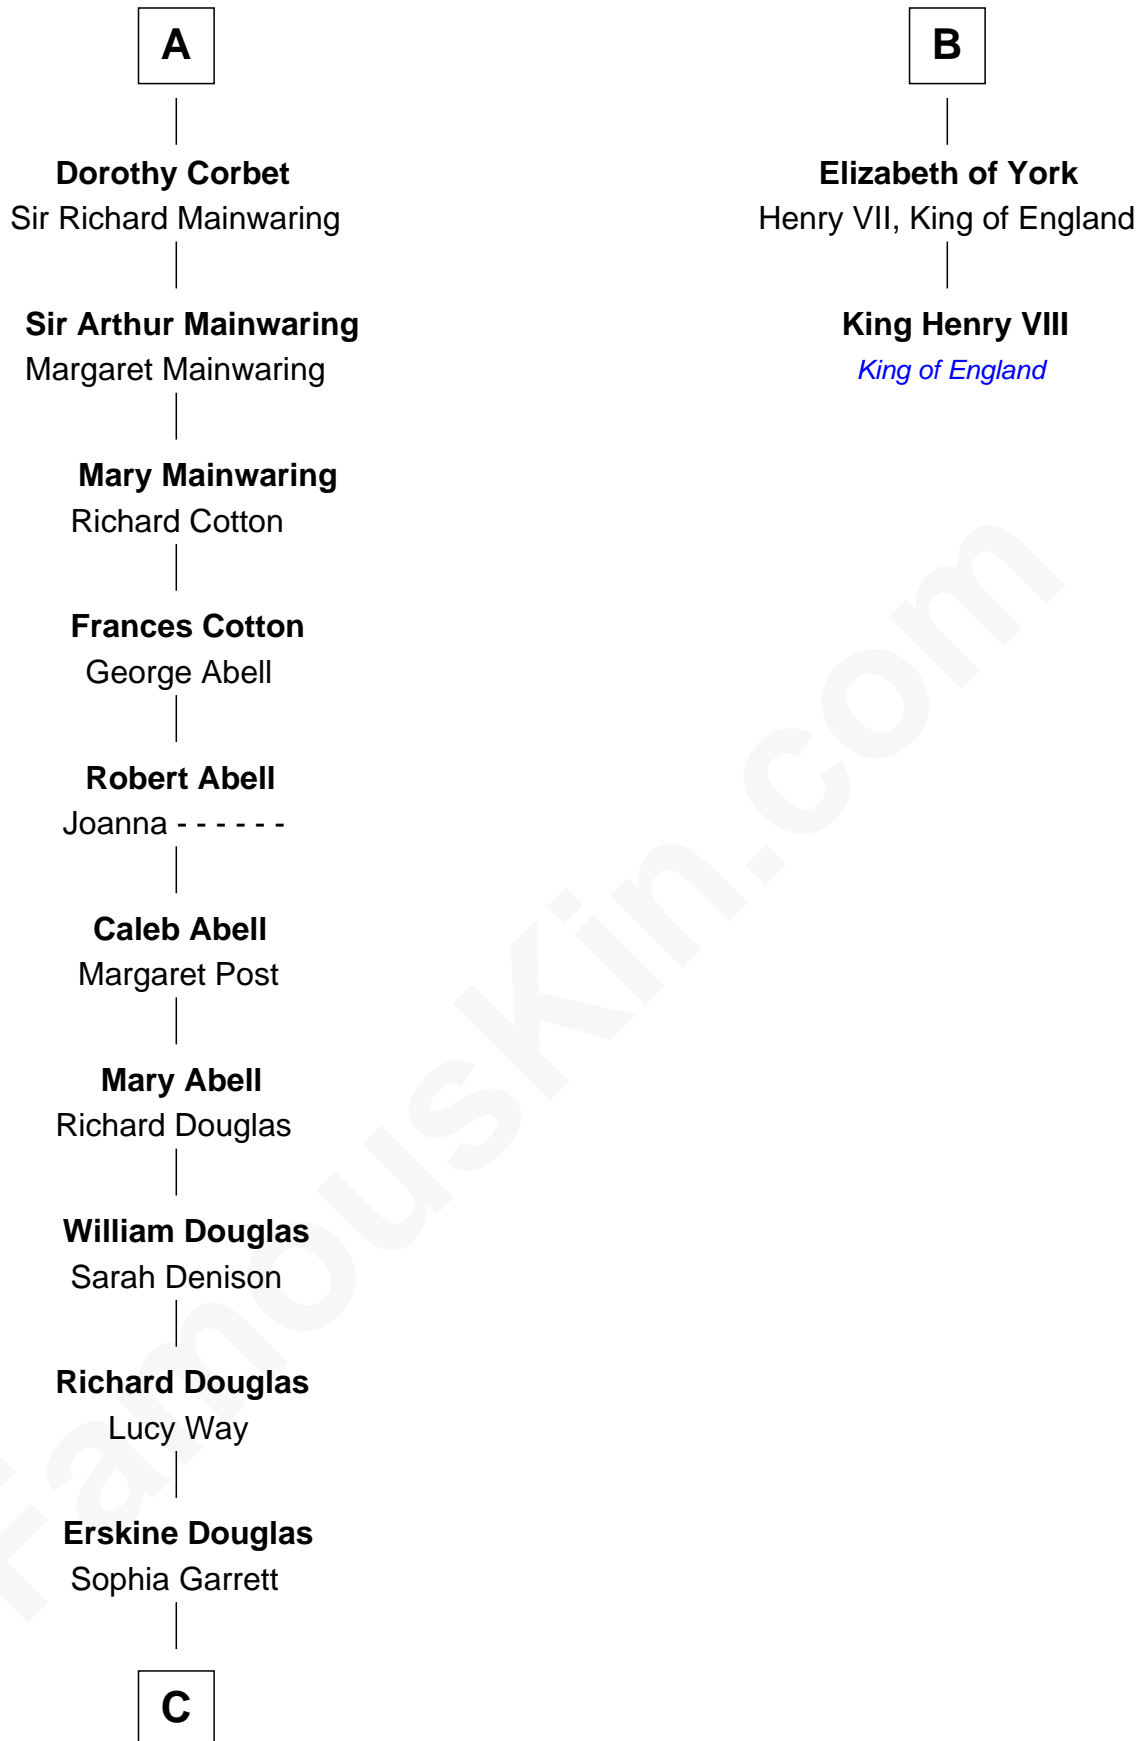

FamousKin.com Relationship Chart of

Melvyn Douglas

Movie Actor

8th cousin 11 times removed of

King Henry VIII

King of England

Bartholomew de Badlesmere

Margaret de Clare

Richard of York

Sir Richard Plantagenet

Cecily Neville

Edward IV, King of England

Elizabeth Woodville

B

C

—
Emma Jane Douglas
Col. George Taliaferro Shackelford