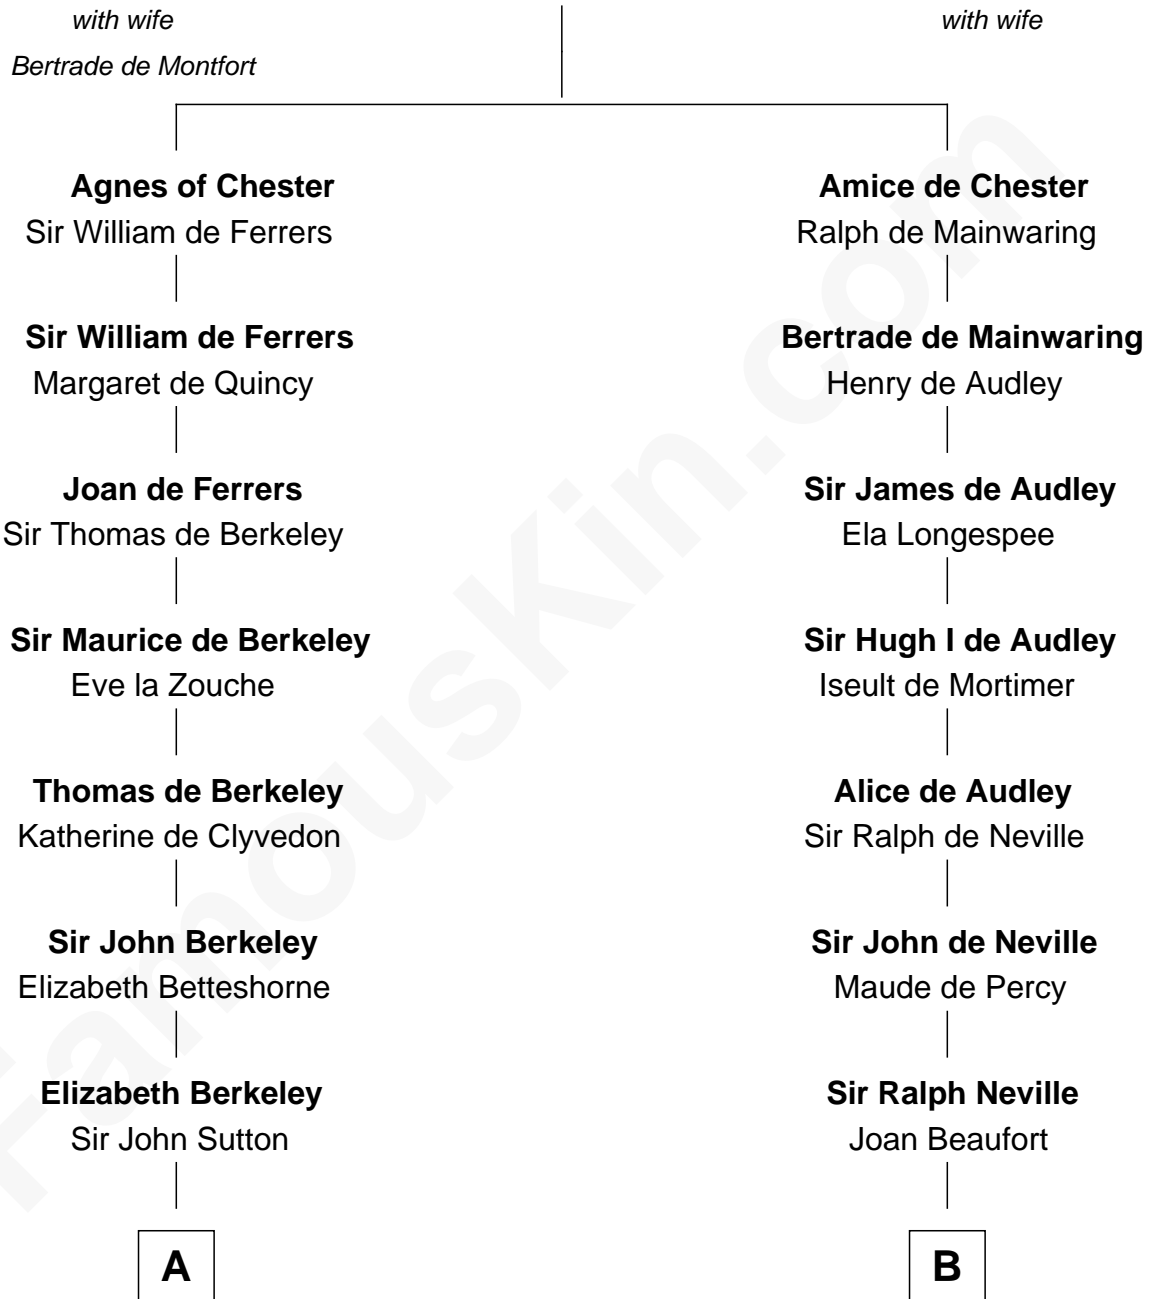

# FamousKin.com Relationship Chart of

**Melvyn Douglas**

*Movie Actor*

10th cousin 10 times removed of

**King Henry VIII**

*King of England*

**Hugh de Kevelioc**

**C**

—  
**Erskine Douglas**

Sophia Garrett

—  
**Emma Jane Douglas**

Col. George Taliaferro Shackelford

—  
**Lena Priscilla Shackelford**

Edouard Gregory Hesselberg

—  
**Melvyn Douglas**

*Movie Actor*