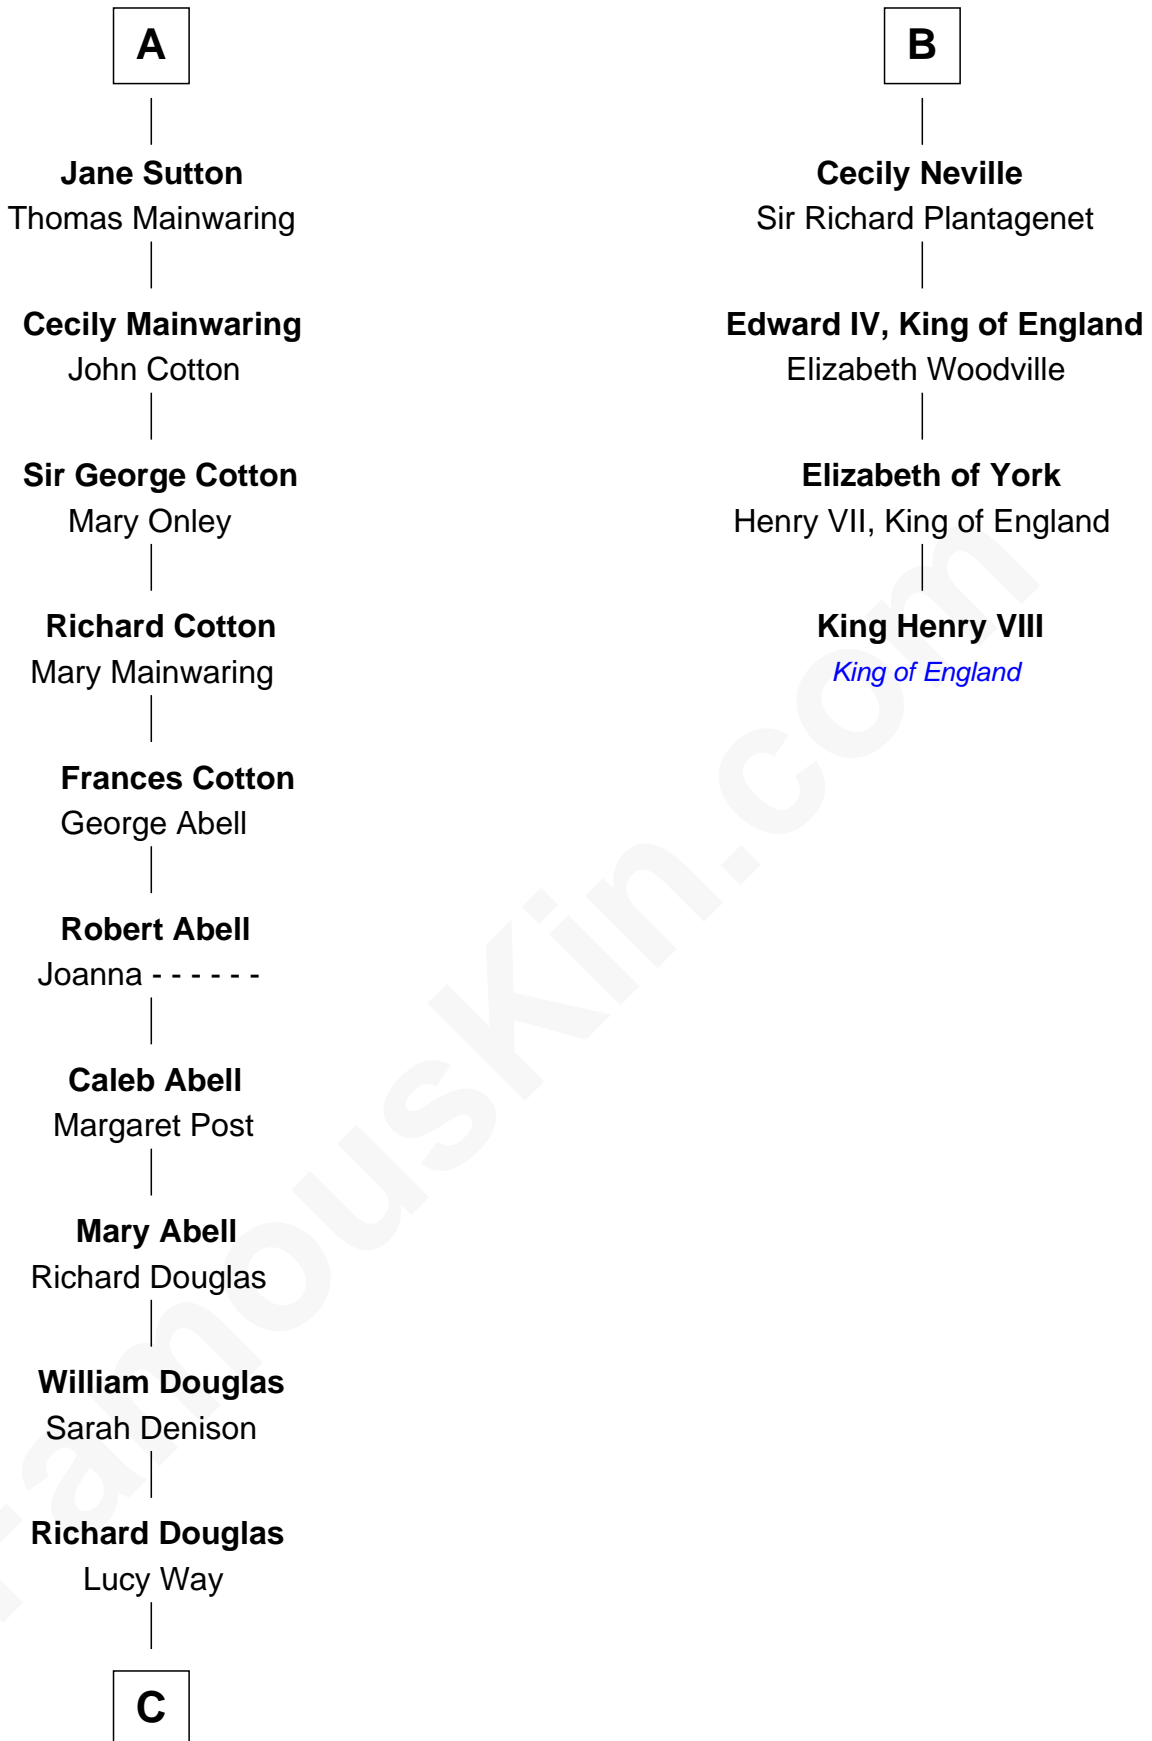

# FamousKin.com Relationship Chart of

**Melvyn Douglas**

*Movie Actor*

10th cousin 10 times removed of

**King Henry VIII**

*King of England*

**Hugh de Kevelioc**

**C**

—  
**Erskine Douglas**

Sophia Garrett

—  
**Emma Jane Douglas**

Col. George Taliaferro Shackelford

—  
**Lena Priscilla Shackelford**

Edouard Gregory Hesselberg

—  
**Melvyn Douglas**

*Movie Actor*