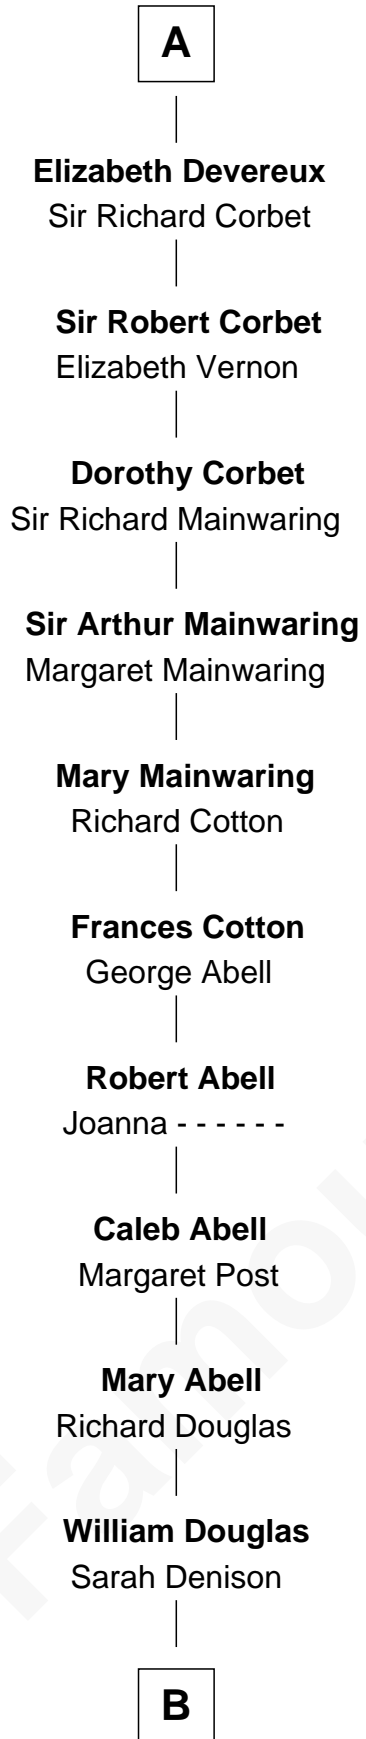

FamousKin.com Relationship Chart of

Melvyn Douglas
Movie Actor

7th cousin 14 times removed of

King Henry VIII
King of England

Sir Edmund Mortimer
Margaret de Fiennes

Maud Mortimer
Sir Thebaud de Verdun

Margery de Verdun
Sir John Crophull

Thomas Crophull
Sybil Delabere

Agnes Crophull
Sir Walter Devereux

Sir Walter Devereux
Elizabeth Bromwich

Sir Walter Devereux
Elizabeth Merbery

Sir Walter Devereux
Anne Ferrers

A

Iseult de Mortimer
Sir Hugh I de Audley

Alice de Audley
Sir Ralph de Neville

Sir John de Neville
Maude de Percy

Sir Ralph Neville
Joan Beaufort

Cecily Neville
Sir Richard Plantagenet

Edward IV, King of England
Elizabeth Woodville

Elizabeth of York
Henry VII, King of England

King Henry VIII
King of England

B

Richard Douglas

Lucy Way

Erskine Douglas

Sophia Garrett

Emma Jane Douglas

Col. George Taliaferro Shackelford