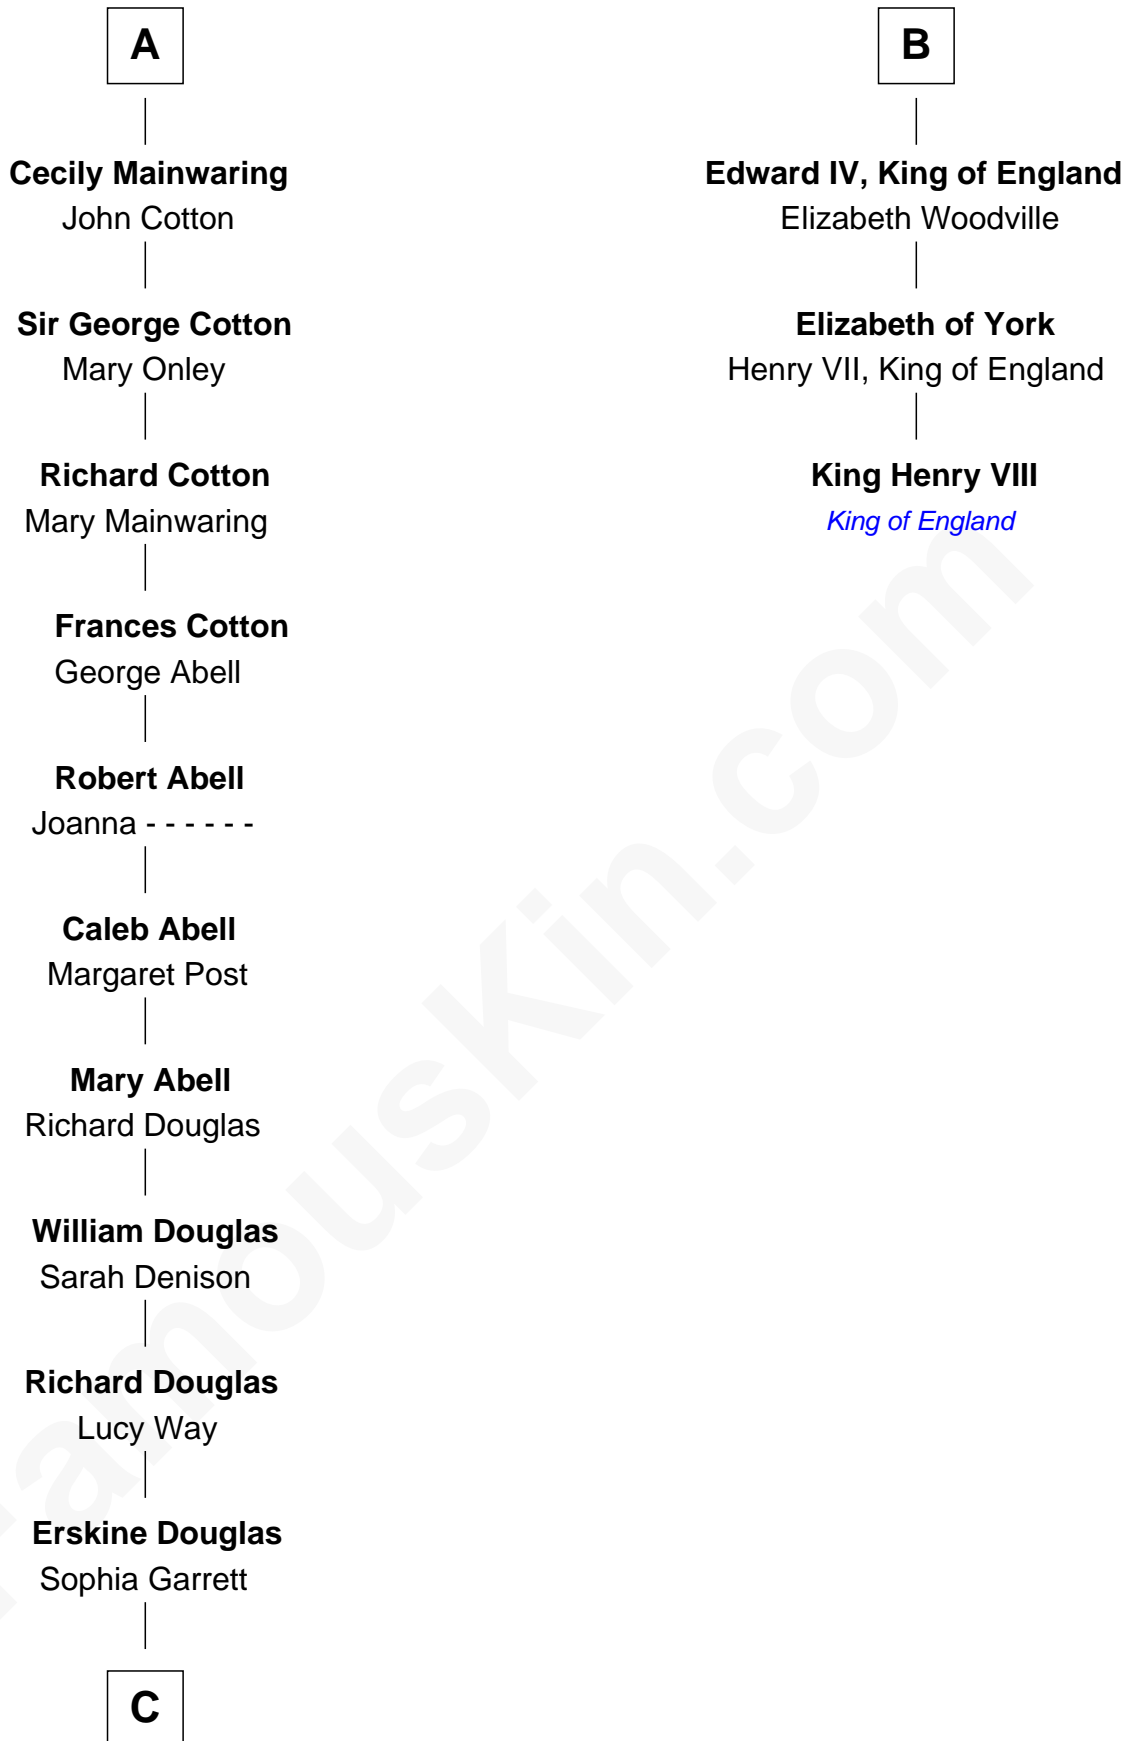

# FamousKin.com Relationship Chart of

**Melvyn Douglas**

*Movie Actor*

9th cousin 10 times removed of

**King Henry VIII**

*King of England*

**Sir Roger de Quincy**

Helen of Galloway

**Sir John Berkeley**

Elizabeth Betteshorne

**Elizabeth Berkeley**

Sir John Sutton

**Jane Sutton**

Thomas Mainwaring

**A**

**Ellen de Quincy**

Maude de Percy

**Sir Ralph Neville**

Joan Beaufort

**Cecily Neville**

Sir Richard Plantagenet

**B**

**C**

—  
**Emma Jane Douglas**  
Col. George Taliaferro Shackelford

—  
**Lena Priscilla Shackelford**  
Edouard Gregory Hesselberg

—  
**Melvyn Douglas**  
*Movie Actor*

FamousKin.com