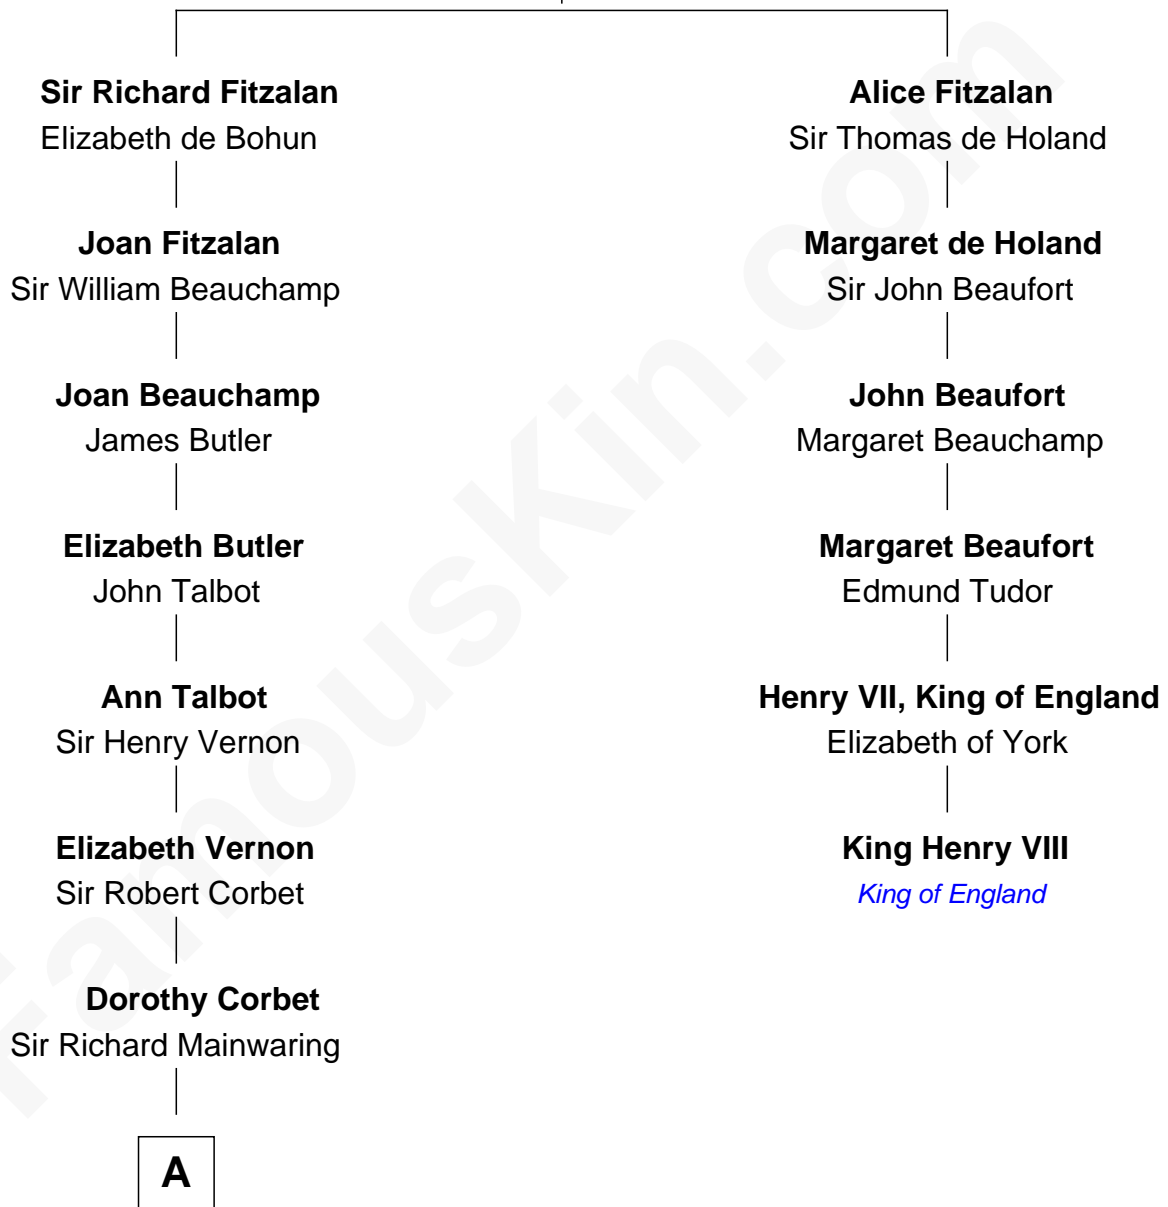

# FamousKin.com Relationship Chart of

**Melvyn Douglas**

*Movie Actor*

5th cousin 13 times removed of

**King Henry VIII**

*King of England*

**Richard Fitzalan**  
Eleanor Plantagenet

**A**

**Sir Arthur Mainwaring**

Margaret Mainwaring

**Mary Mainwaring**

Richard Cotton

**Frances Cotton**

George Abell

**Robert Abell**

Joanna - - - - -

**Caleb Abell**

Margaret Post

**Mary Abell**

Richard Douglas

**William Douglas**

Sarah Denison

**Richard Douglas**

Lucy Way