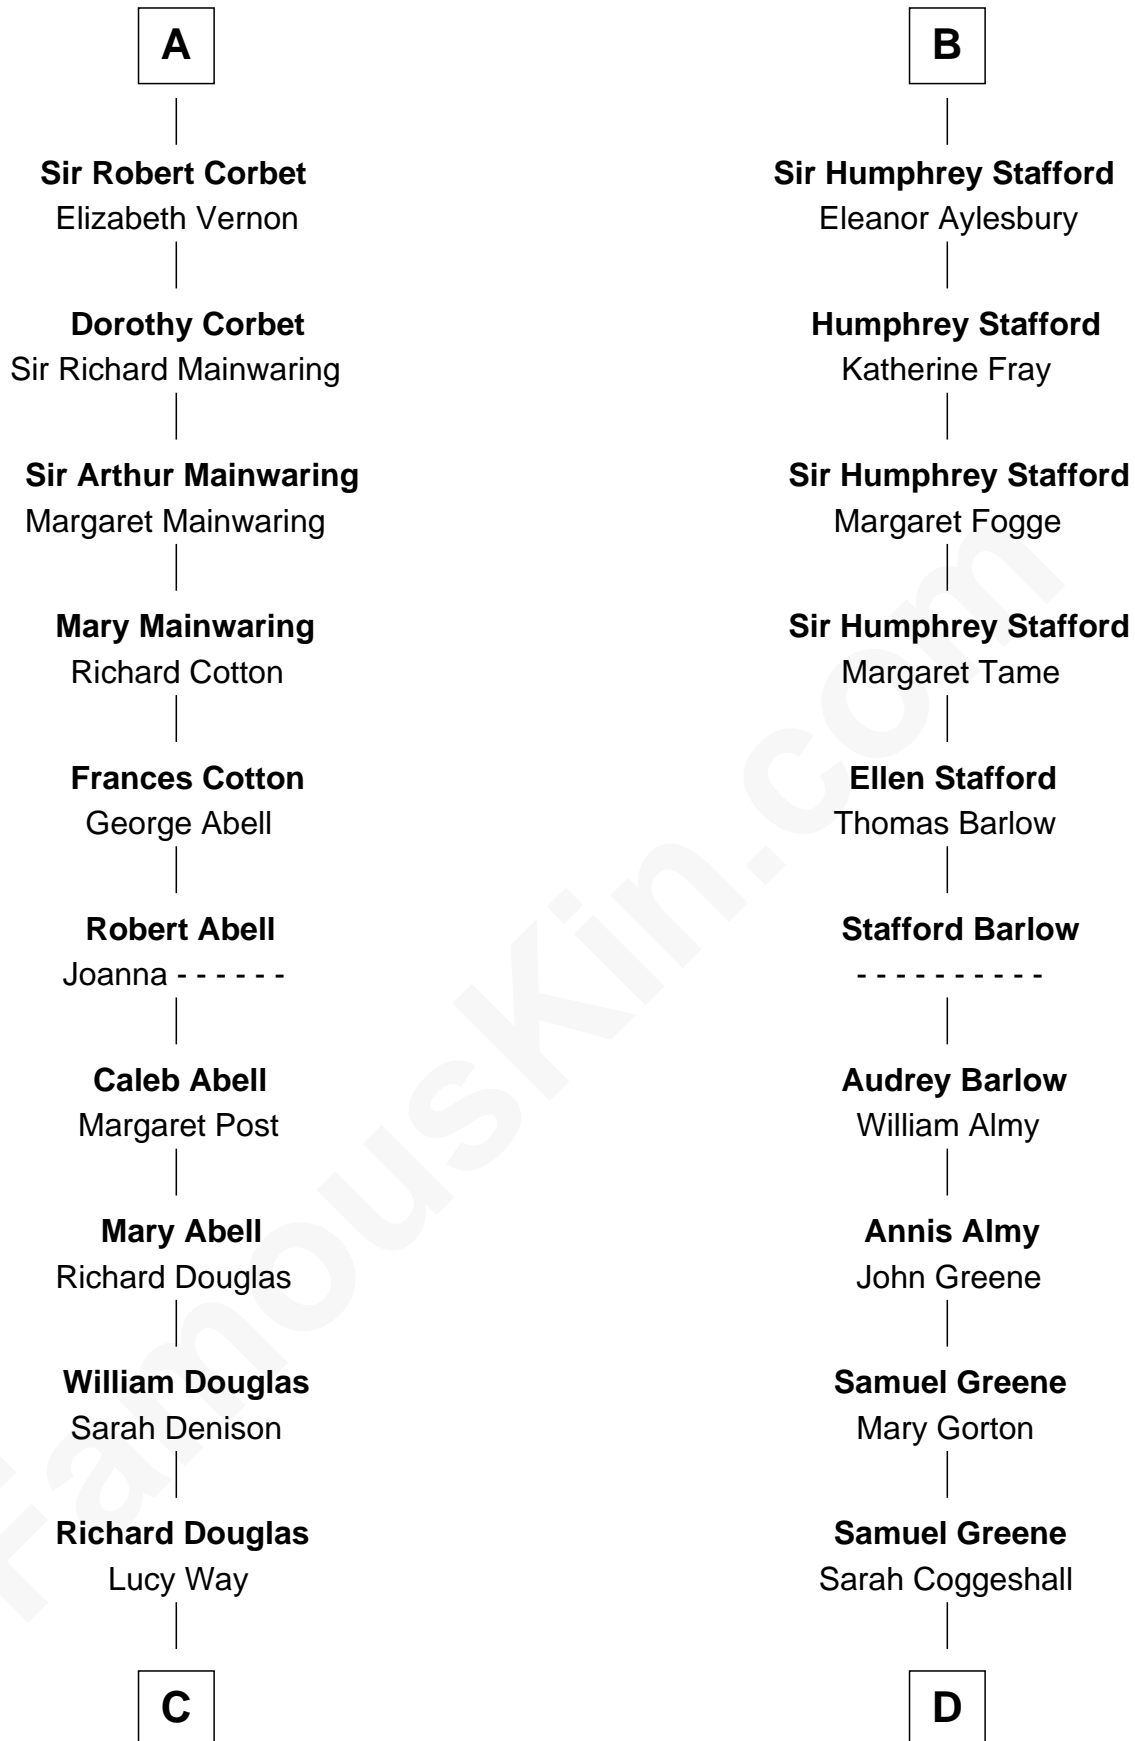

FamousKin.com Relationship Chart of

Melvyn Douglas

Movie Actor

19th cousin 1 time removed of

Samuel Ward King

15th Governor of Rhode Island

Nichole d'Aubenev
Sir Roger de Somery

Maud de Somery
Sir Henry de Erdington

A

Margaret de Somery
Ralph Basset

Ralph Basset
Hawise - - - - -

Margaret Basset
Edmund de Stafford

Ralph de Stafford
Katherine de Hastang

Margaret Stafford
Sir John Stafford

Ralph Stafford
Maud de Hastang

Sir Humphrey Stafford
Elizabeth Burdet

B

C

Erskine Douglas

Sophia Garrett

Emma Jane Douglas

Col. George Taliaferro Shackelford

Lena Priscilla Shackelford

Edouard Gregory Hesselberg