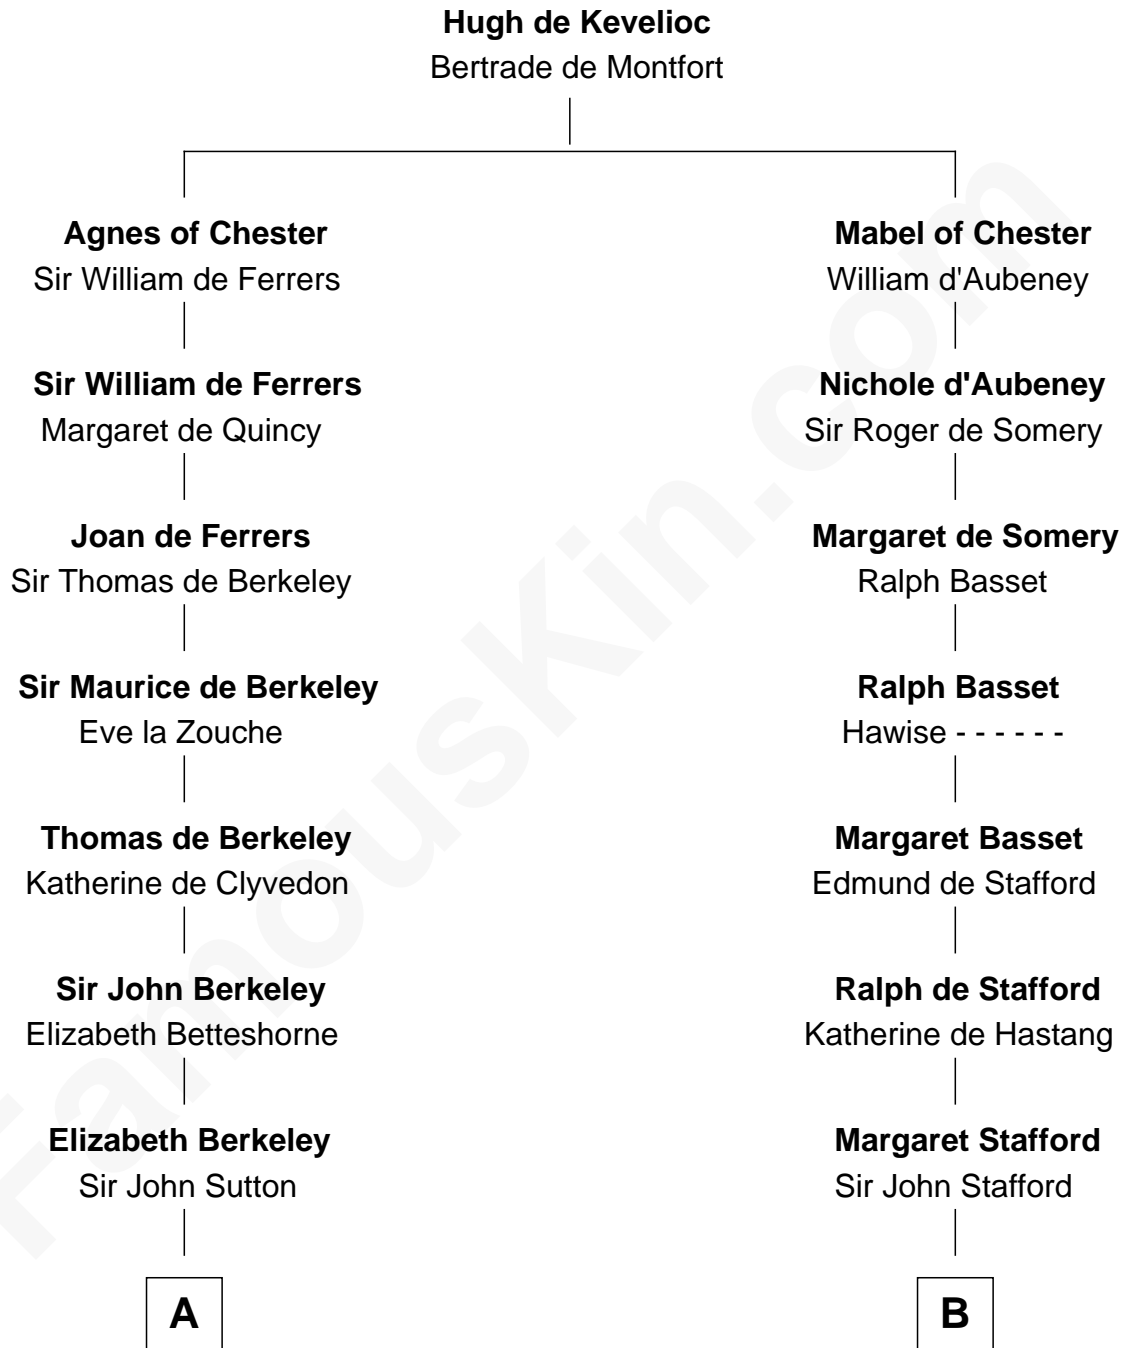

FamousKin.com
Relationship Chart of
Melvyn Douglas
Movie Actor

20th cousin 1 time removed of
Samuel Ward King
15th Governor of Rhode Island

C

Erskine Douglas

Sophia Garrett

Emma Jane Douglas

Col. George Taliaferro Shackelford

Lena Priscilla Shackelford

Edouard Gregory Hesselberg

Melvyn Douglas

Movie Actor

D

Samuel Greene

Mary Gorton

Samuel Greene

Sarah Coggeshall

Mercy Green

John Walton

Welthian Walton

William Borden King

Samuel Ward King

15th Governor of Rhode Island