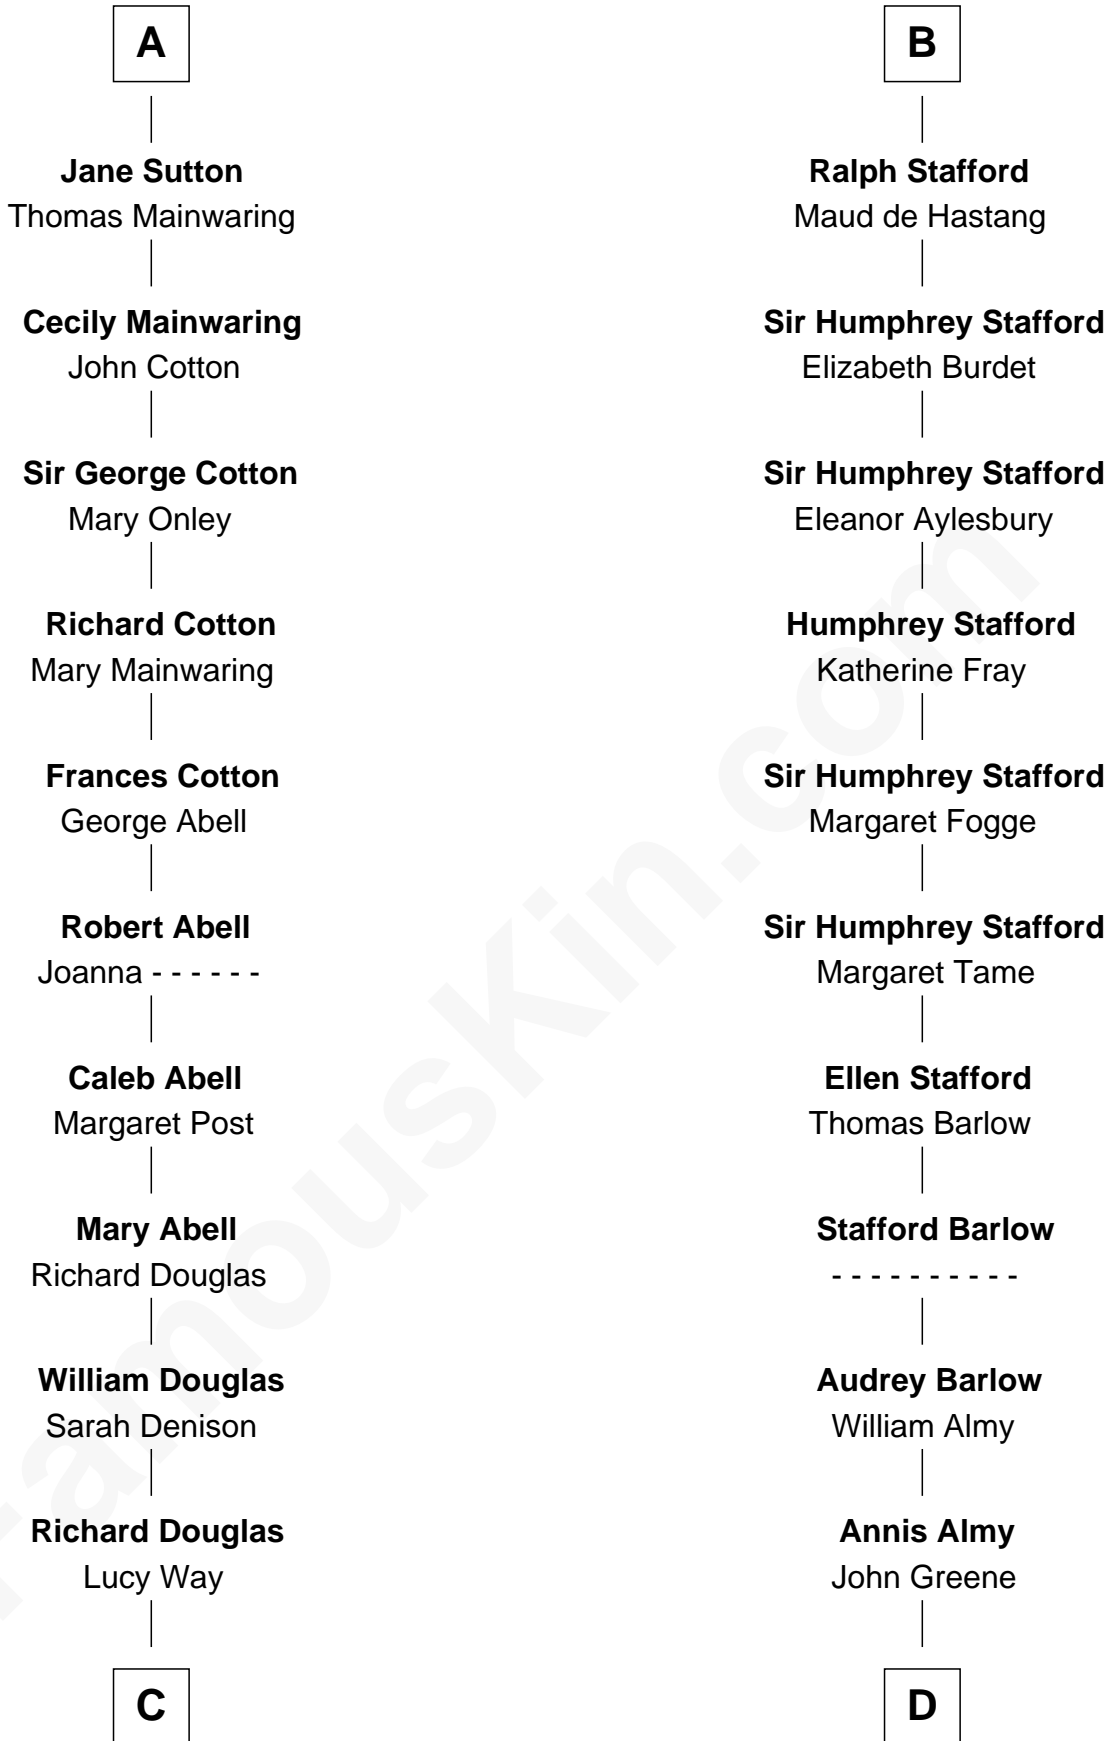

FamousKin.com
Relationship Chart of
Melvyn Douglas
Movie Actor

20th cousin 1 time removed of
Samuel Ward King
15th Governor of Rhode Island

C

Erskine Douglas

Sophia Garrett

Emma Jane Douglas

Col. George Taliaferro Shackelford

Lena Priscilla Shackelford

Edouard Gregory Hesselberg

Melvyn Douglas

Movie Actor

D

Samuel Greene

Mary Gorton

Samuel Greene

Sarah Coggeshall

Mercy Green

John Walton

Welthian Walton

William Borden King

Samuel Ward King

15th Governor of Rhode Island