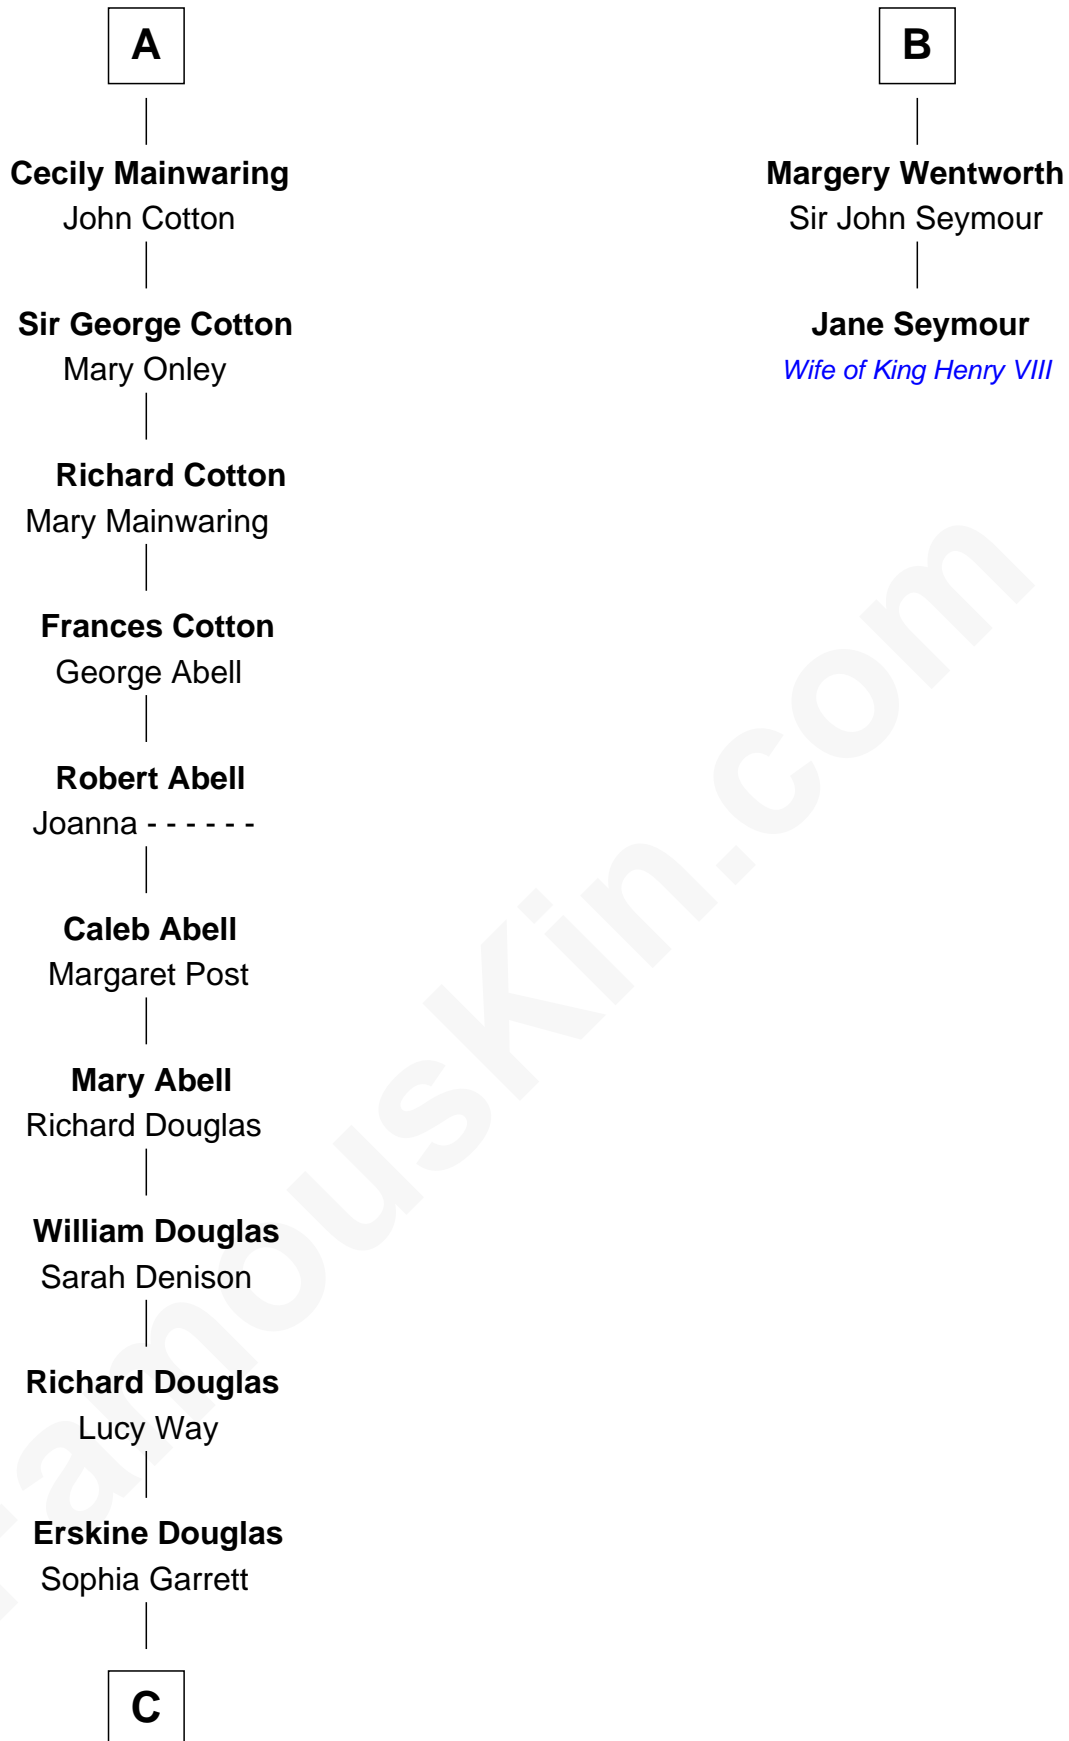

**FamousKin.com**  
**Relationship Chart of**  
**Melvyn Douglas**  
*Movie Actor*

8th cousin 11 times removed of  
**Jane Seymour**  
*3rd Wife of King Henry VIII*

**Sir Ralph de Goushill**  
 Hawise FitzWarin

**C**

—  
**Emma Jane Douglas**  
Col. George Taliaferro Shackelford

—  
**Lena Priscilla Shackelford**  
Edouard Gregory Hesselberg

—  
**Melvyn Douglas**  
*Movie Actor*

FamousKin.com