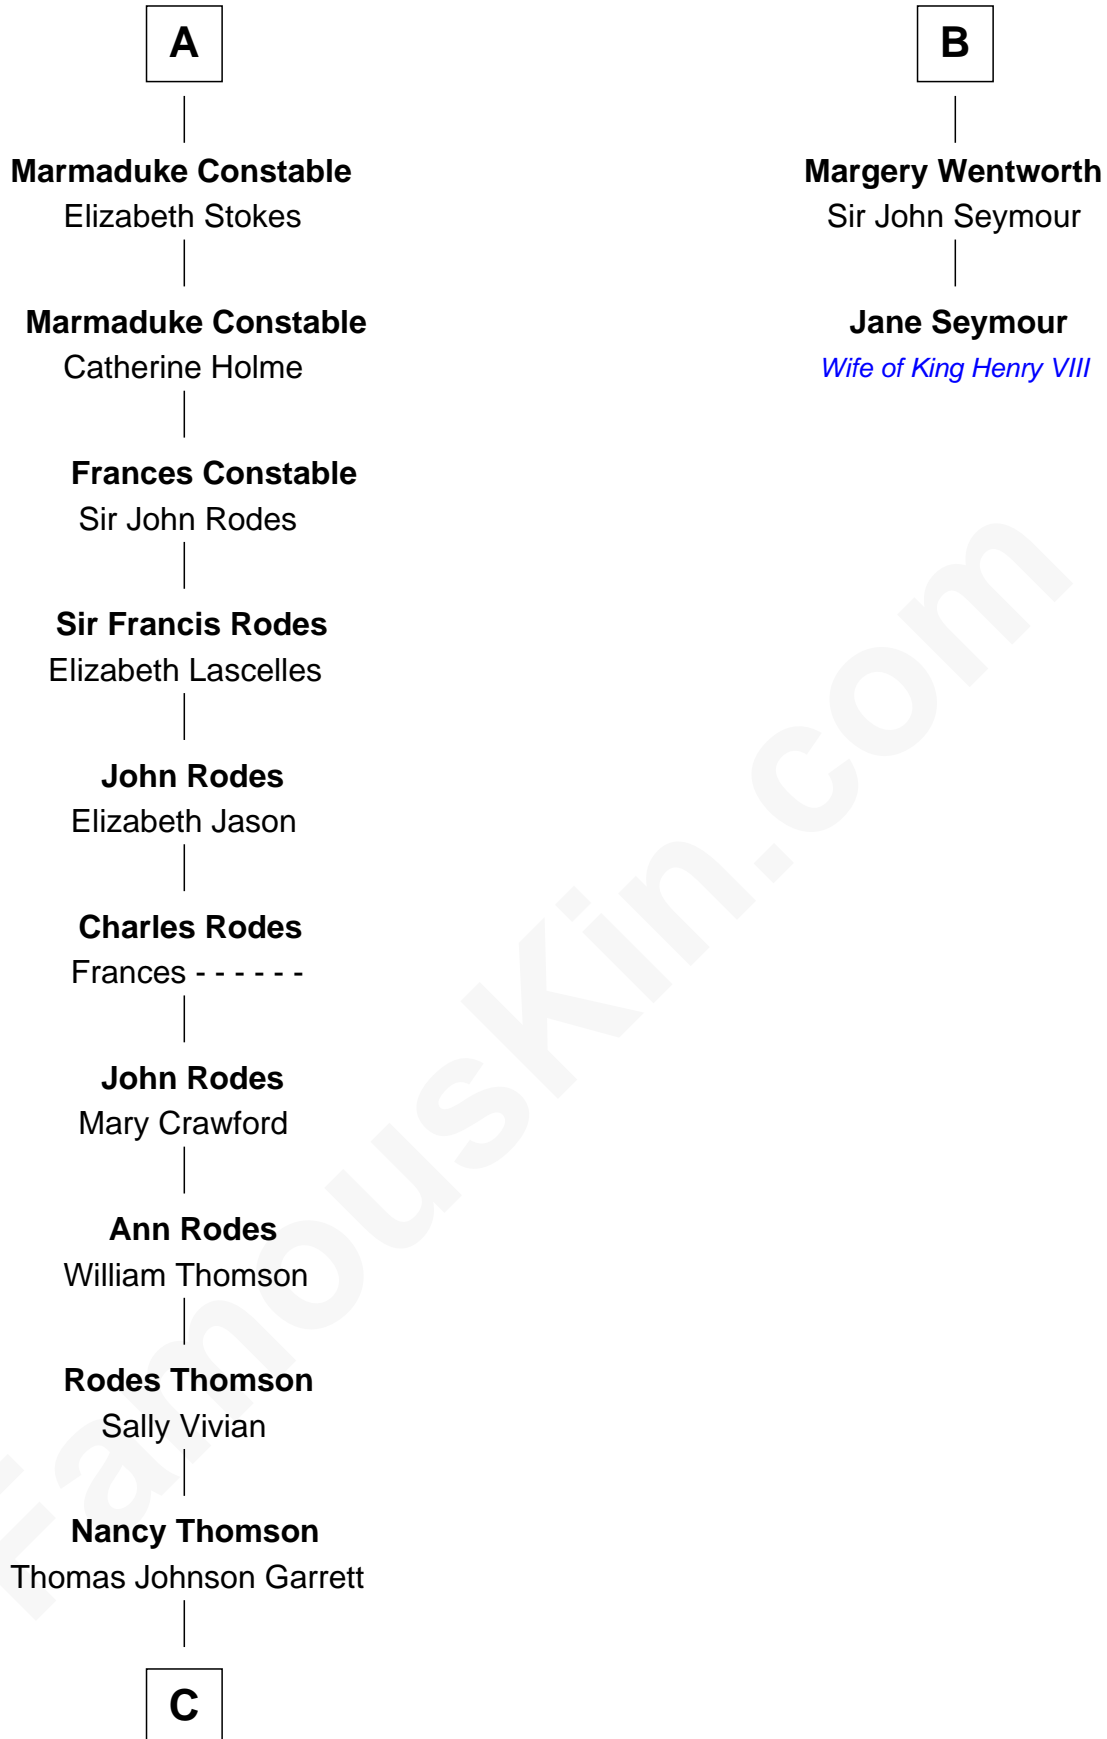

FamousKin.com Relationship Chart of

Melvyn Douglas

Movie Actor

8th cousin 12 times removed of

Jane Seymour

3rd Wife of King Henry VIII

John Lovel
Isabel du Bois

C

—
Sophia Garrett
Erskine Douglas

—
Emma Jane Douglas
Col. George Taliaferro Shackelford

—
Lena Priscilla Shackelford
Edouard Gregory Hesselberg

—
Melvyn Douglas
Movie Actor

FamousKin.com