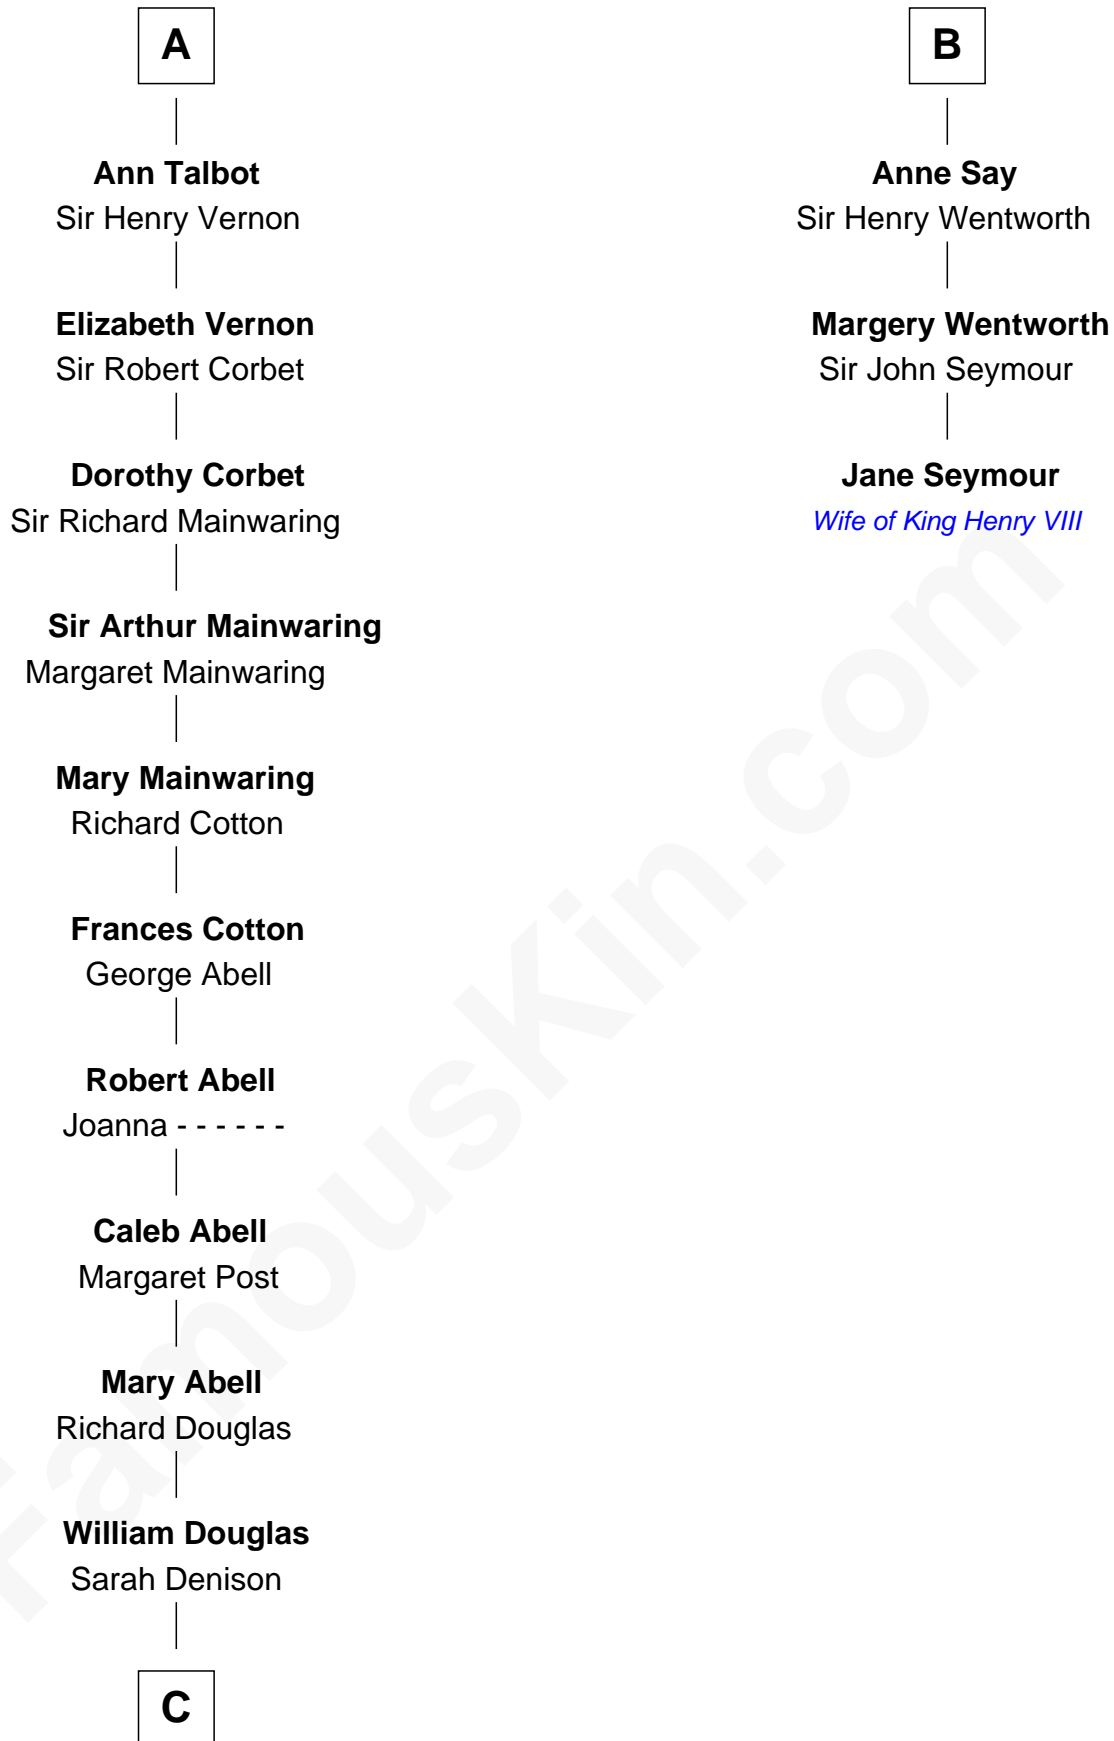

FamousKin.com
Relationship Chart of
Melvyn Douglas
Movie Actor

9th cousin 12 times removed of

Jane Seymour
3rd Wife of King Henry VIII

Sir Humphrey de Bohun
Maud of Eu

C

Richard Douglas

Lucy Way

Erskine Douglas

Sophia Garrett

Emma Jane Douglas

Col. George Taliaferro Shackelford

Lena Priscilla Shackelford

Edouard Gregory Hesselberg

Melvyn Douglas

Movie Actor

FamousKin.com