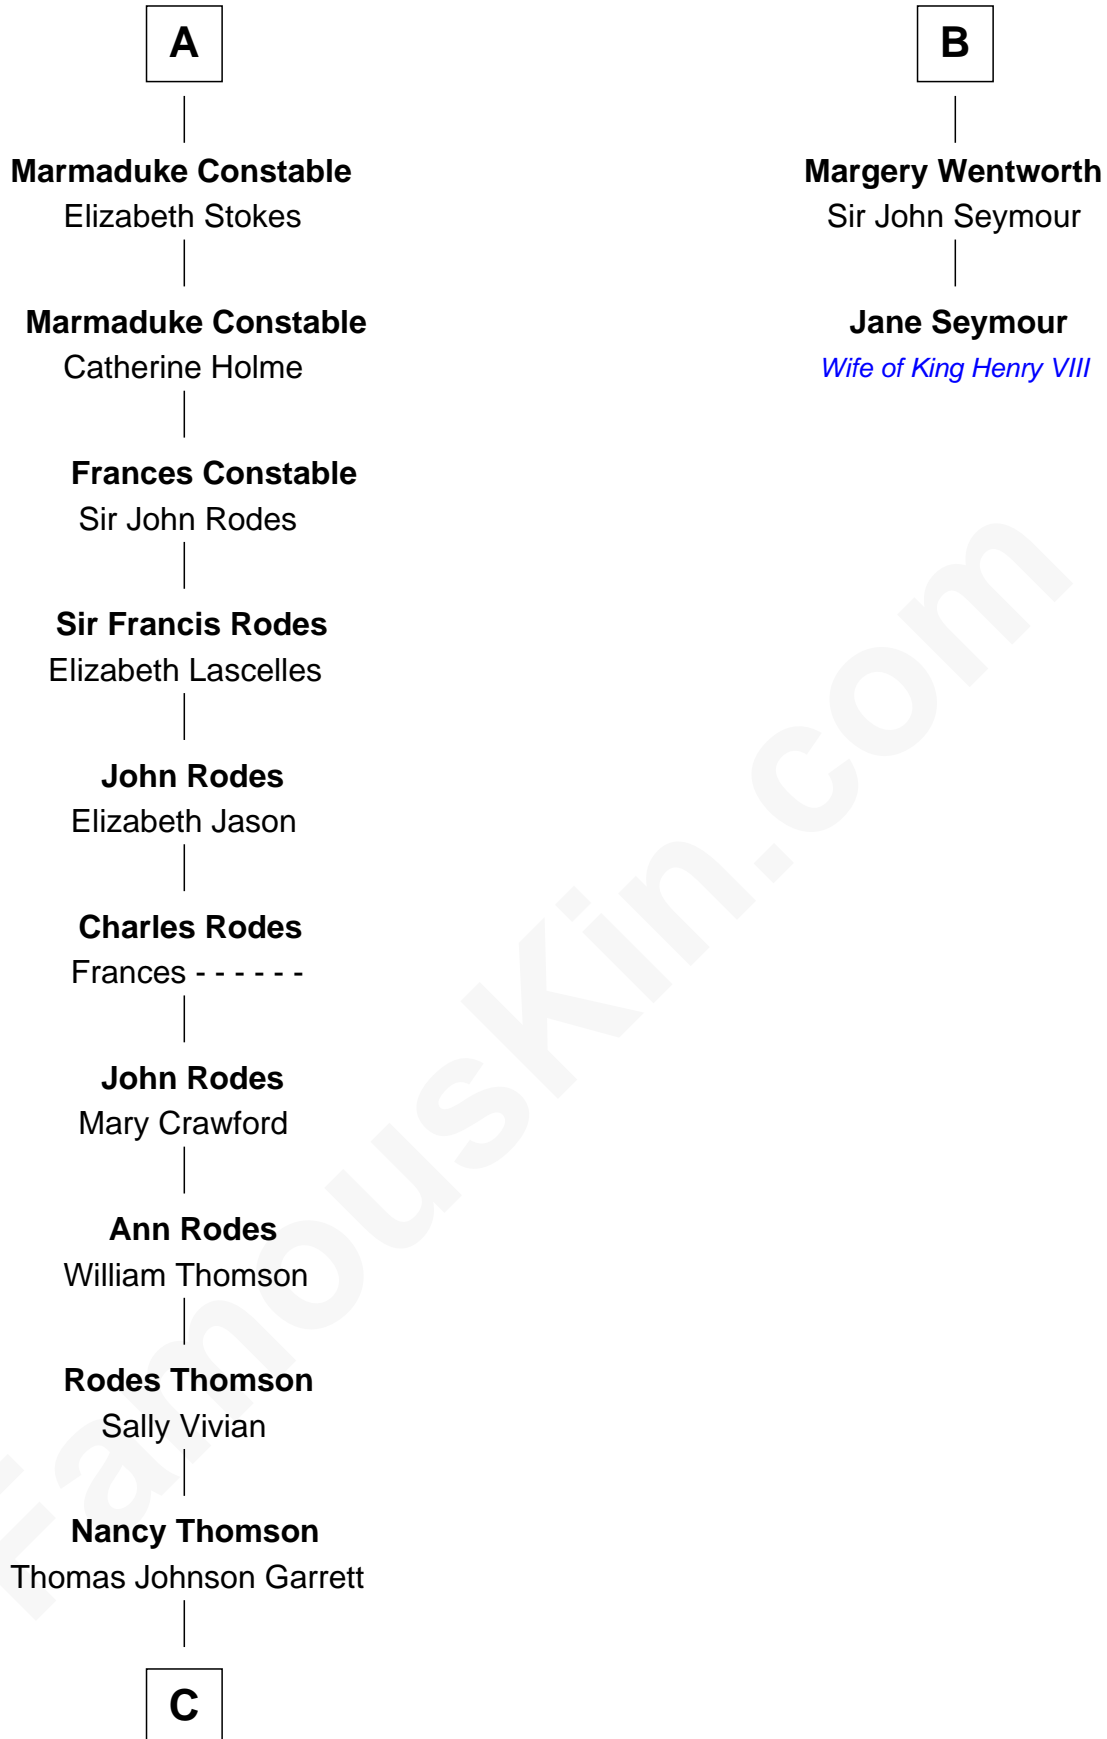

FamousKin.com Relationship Chart of

Melvyn Douglas

Movie Actor

8th cousin 12 times removed of

Jane Seymour

3rd Wife of King Henry VIII

C

—
Sophia Garrett
Erskine Douglas

—
Emma Jane Douglas
Col. George Taliaferro Shackelford

—
Lena Priscilla Shackelford
Edouard Gregory Hesselberg

—
Melvyn Douglas
Movie Actor

FamousKin.com