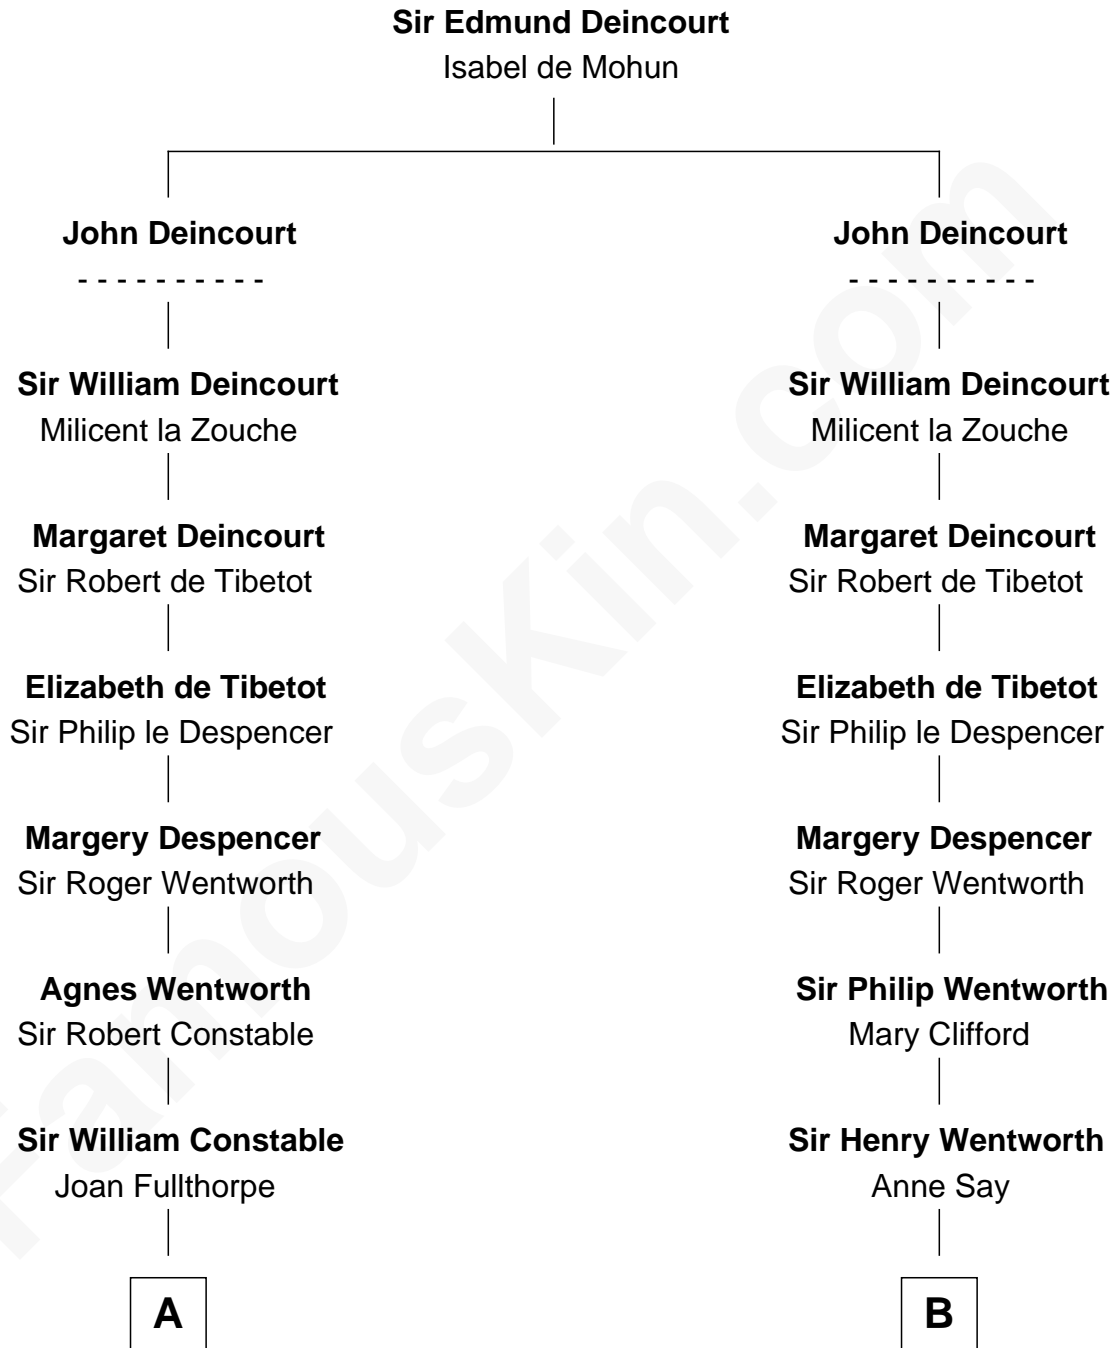

FamousKin.com Relationship Chart of

Melvyn Douglas

Movie Actor

8th cousin 12 times removed of

Jane Seymour

3rd Wife of King Henry VIII

C

—
Sophia Garrett
Erskine Douglas

—
Emma Jane Douglas
Col. George Taliaferro Shackelford

—
Lena Priscilla Shackelford
Edouard Gregory Hesselberg

—
Melvyn Douglas
Movie Actor

FamousKin.com