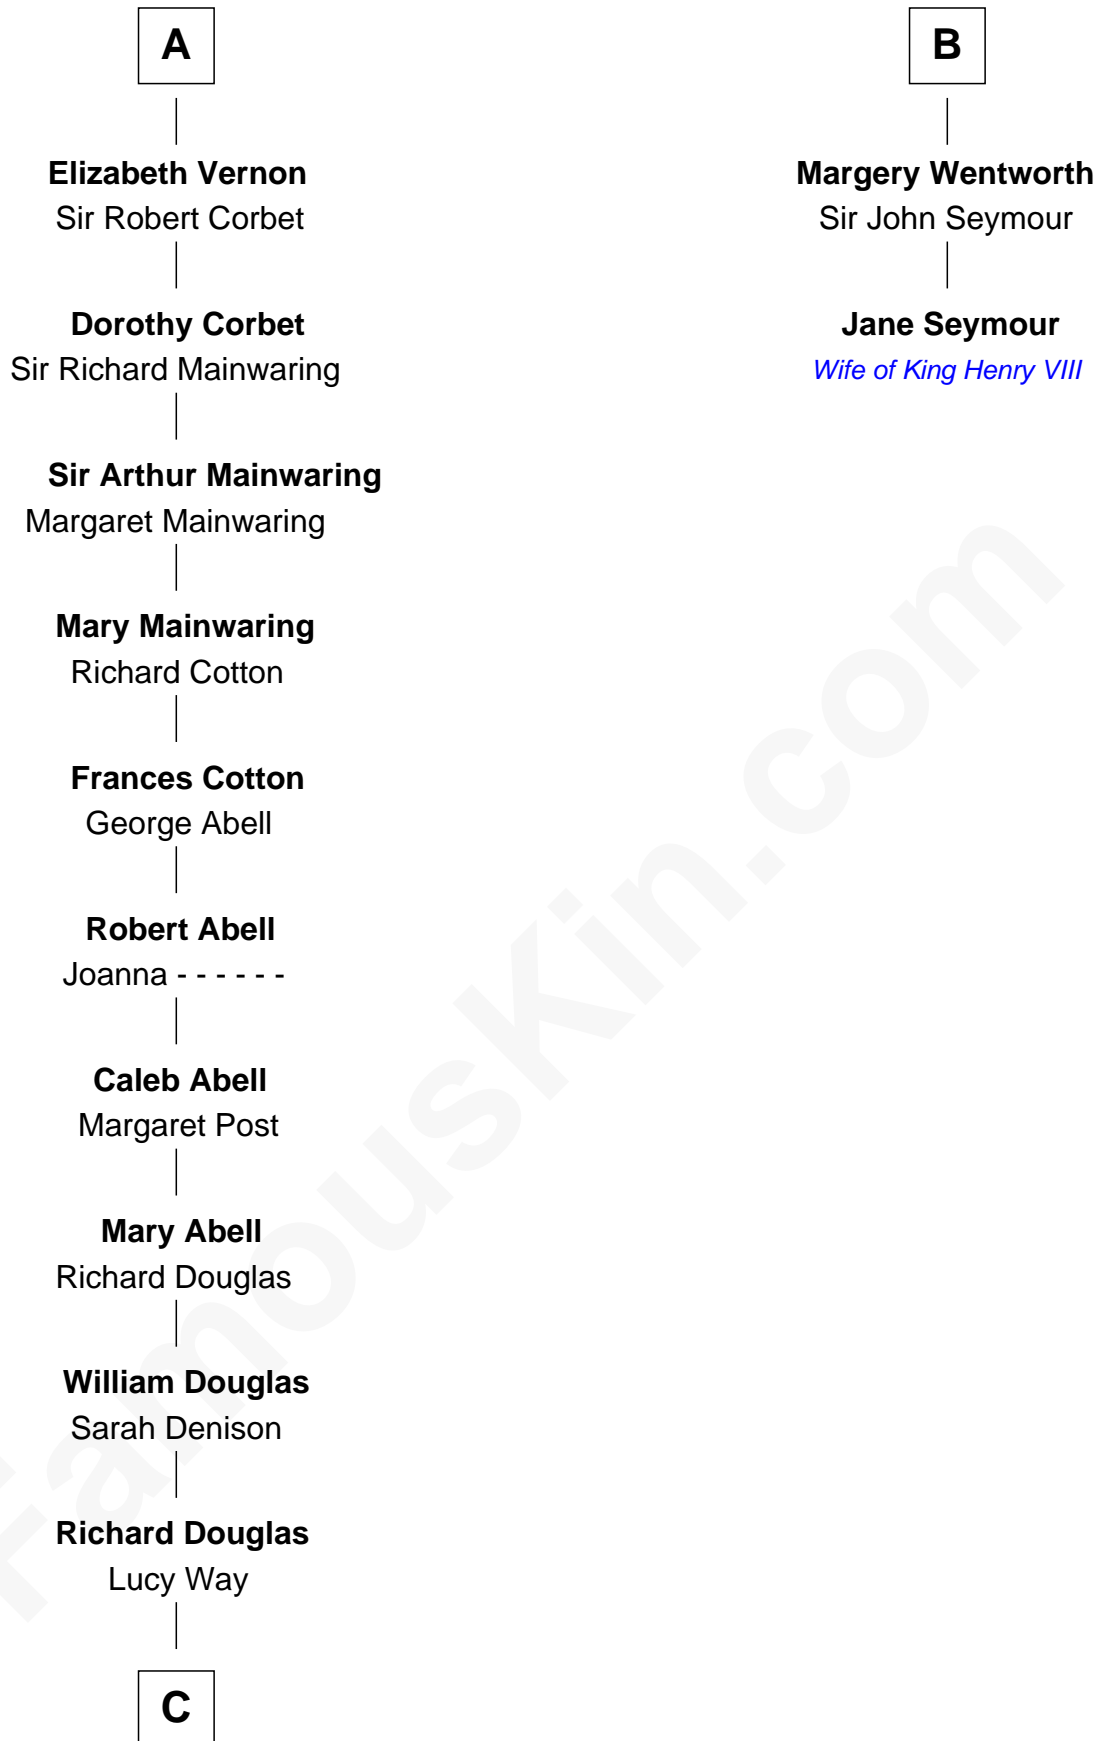

# FamousKin.com Relationship Chart of

**Melvyn Douglas**

*Movie Actor*

8th cousin 12 times removed of

**Jane Seymour**

*3rd Wife of King Henry VIII*

**Edmund Plantagenet**

Blanche of Artois

**C**

—  
**Erskine Douglas**

Sophia Garrett

—  
**Emma Jane Douglas**

Col. George Taliaferro Shackelford

—  
**Lena Priscilla Shackelford**

Edouard Gregory Hesselberg

—  
**Melvyn Douglas**