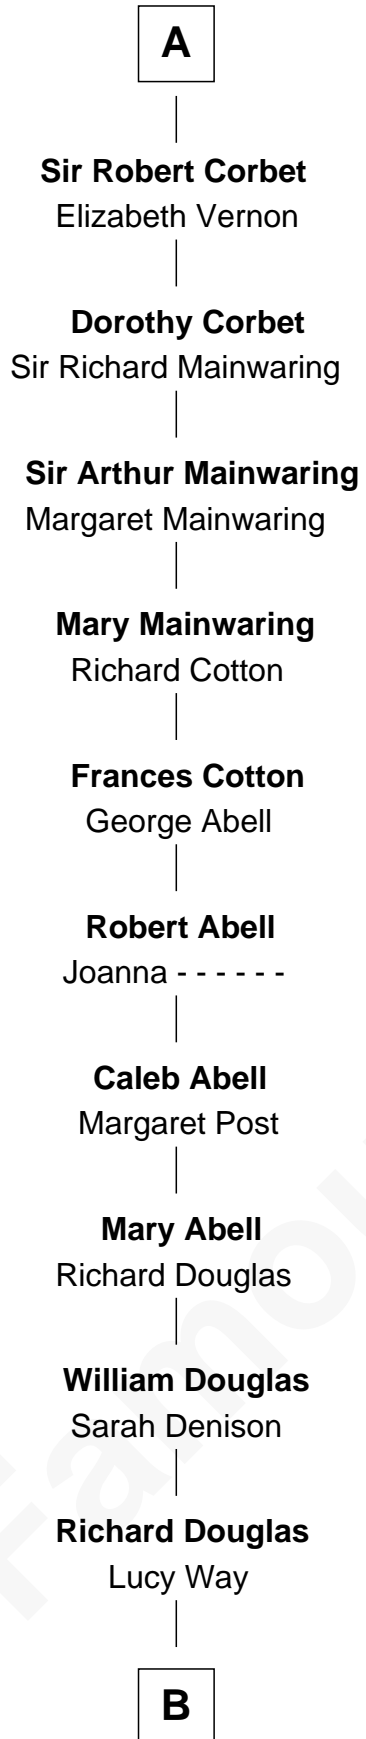

FamousKin.com Relationship Chart of

Melvyn Douglas

Movie Actor

6th cousin 14 times removed of

Jane Seymour

3rd Wife of King Henry VIII

B

—
Erskine Douglas

Sophia Garrett

—
Emma Jane Douglas

Col. George Taliaferro Shackelford

—
Lena Priscilla Shackelford

Edouard Gregory Hesselberg

—
Melvyn Douglas

Movie Actor

FamousKin.com