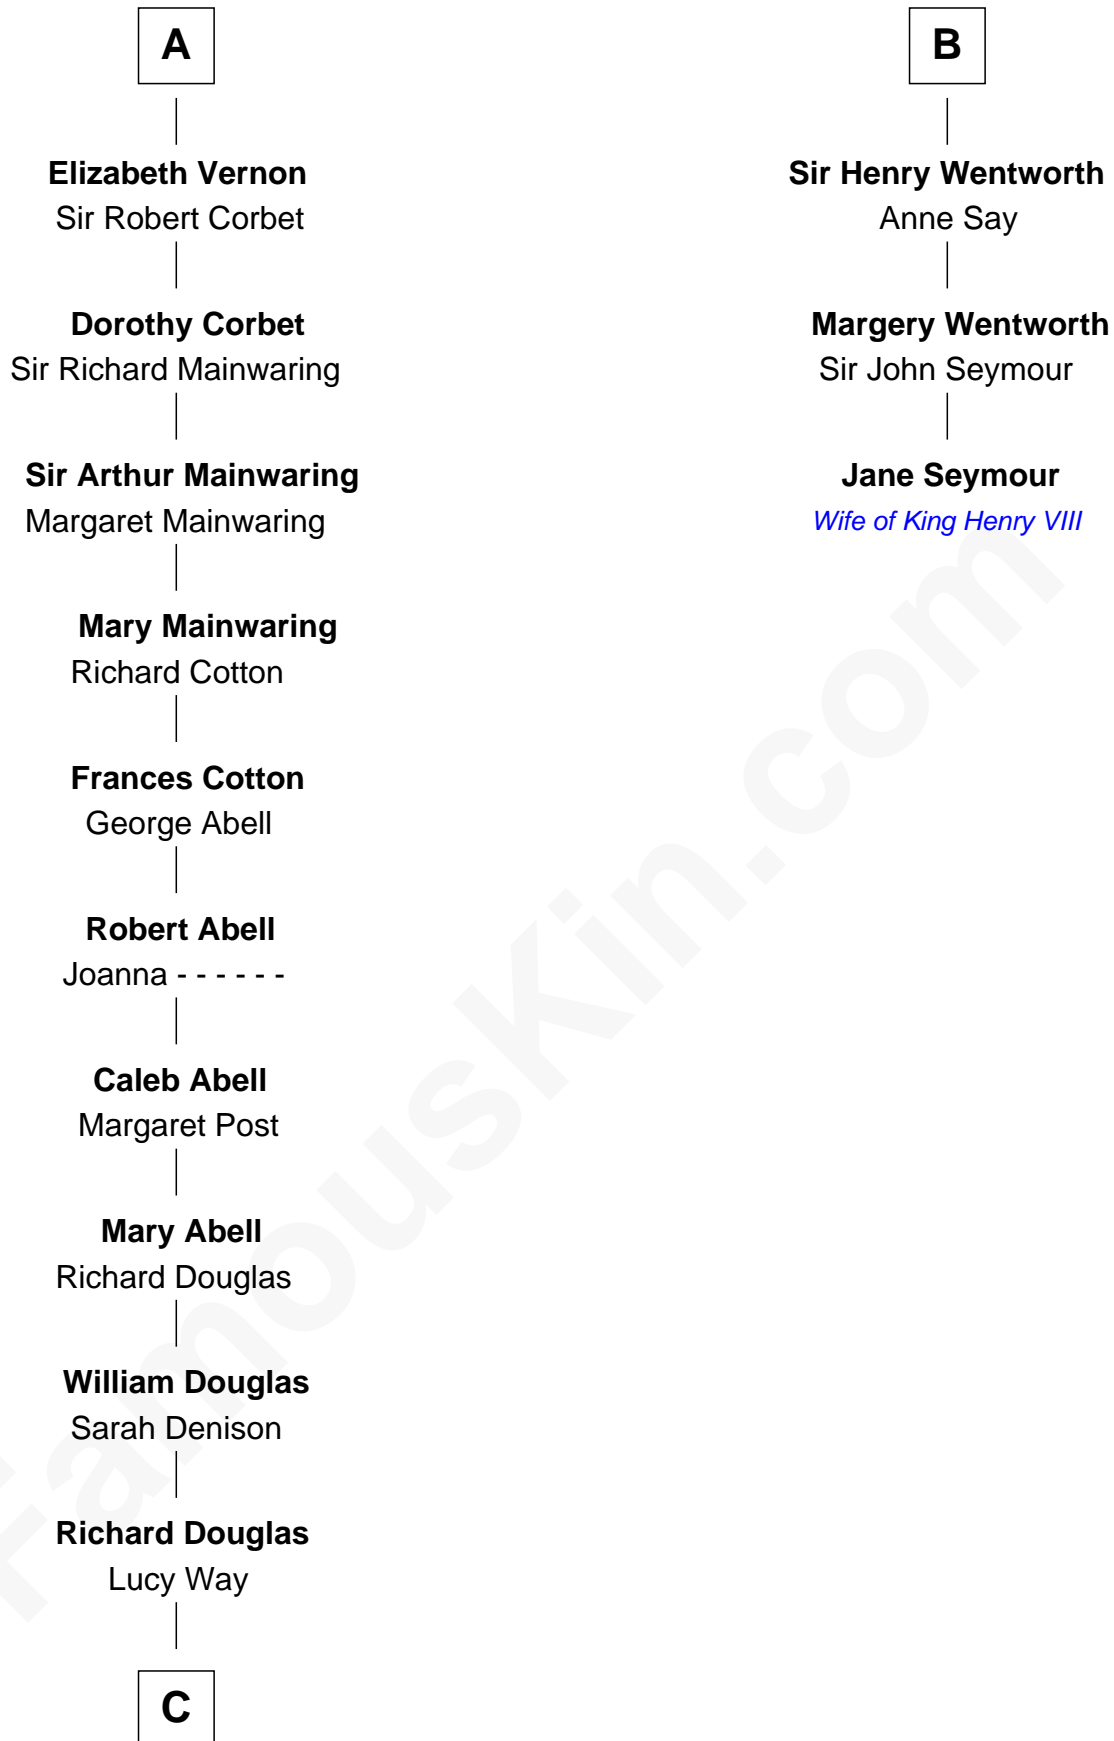

FamousKin.com Relationship Chart of

Melvyn Douglas

Movie Actor

9th cousin 11 times removed of

Jane Seymour

3rd Wife of King Henry VIII

C

—
Erskine Douglas

Sophia Garrett

—
Emma Jane Douglas

Col. George Taliaferro Shackelford

—
Lena Priscilla Shackelford

Edouard Gregory Hesselberg

—
Melvyn Douglas

Movie Actor

FamousKin.com