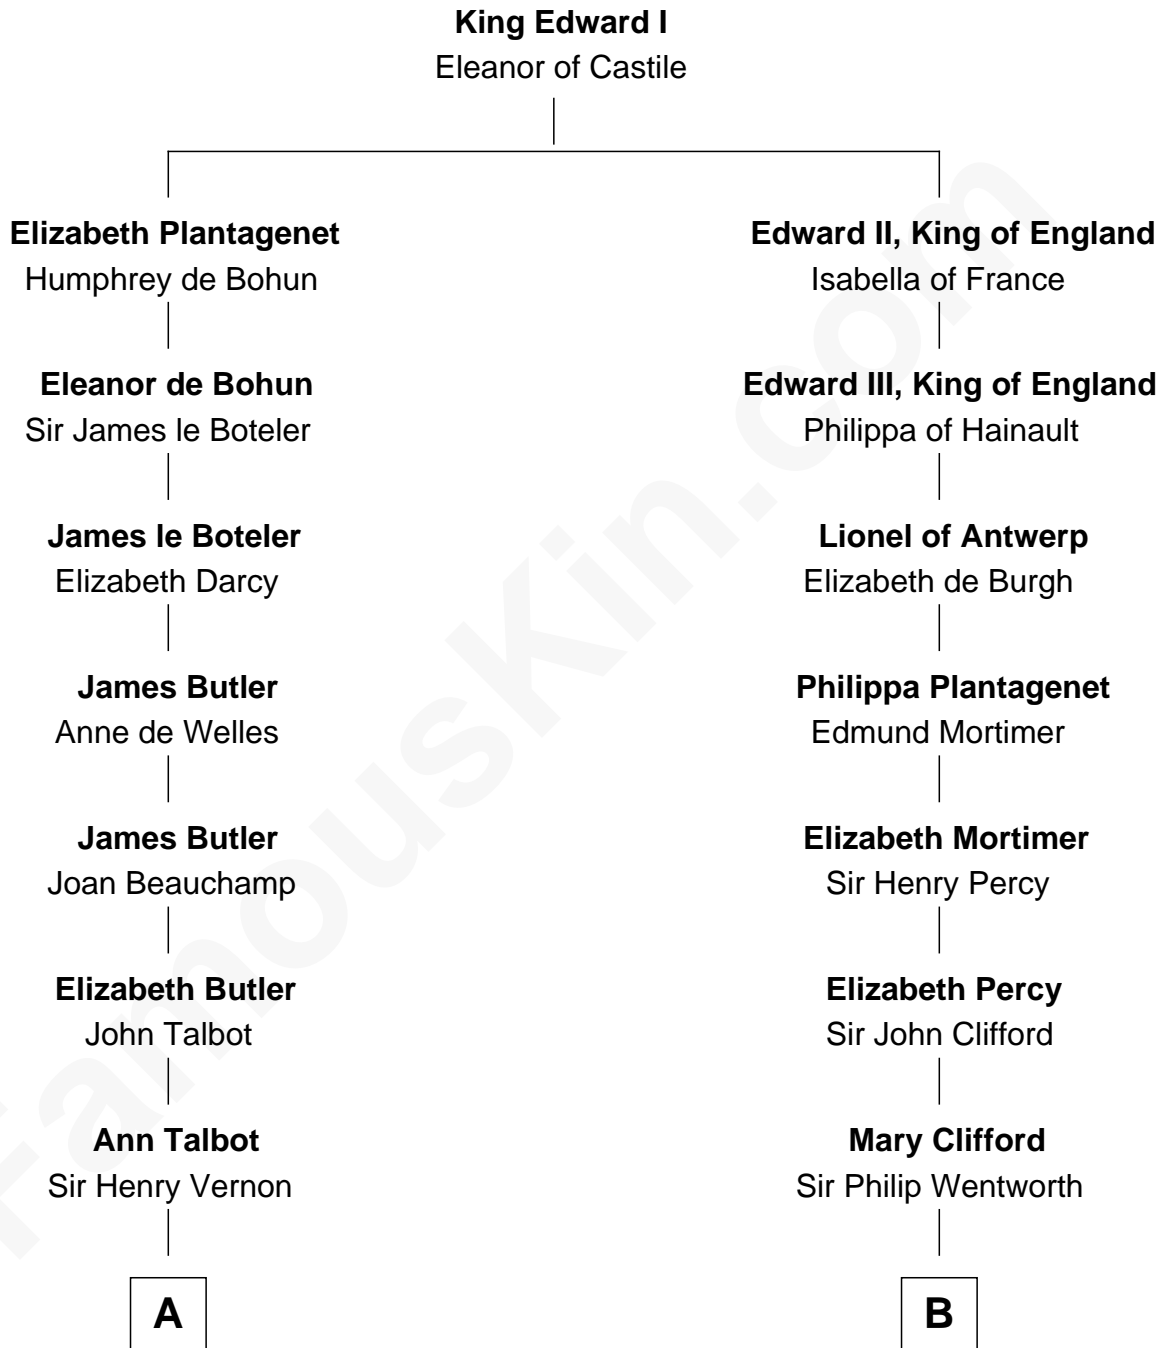

FamousKin.com Relationship Chart of

Melvyn Douglas

Movie Actor

9th cousin 11 times removed of

Jane Seymour

3rd Wife of King Henry VIII

C

—
Erskine Douglas

Sophia Garrett

—
Emma Jane Douglas

Col. George Taliaferro Shackelford

—
Lena Priscilla Shackelford

Edouard Gregory Hesselberg

—
Melvyn Douglas

Movie Actor

FamousKin.com