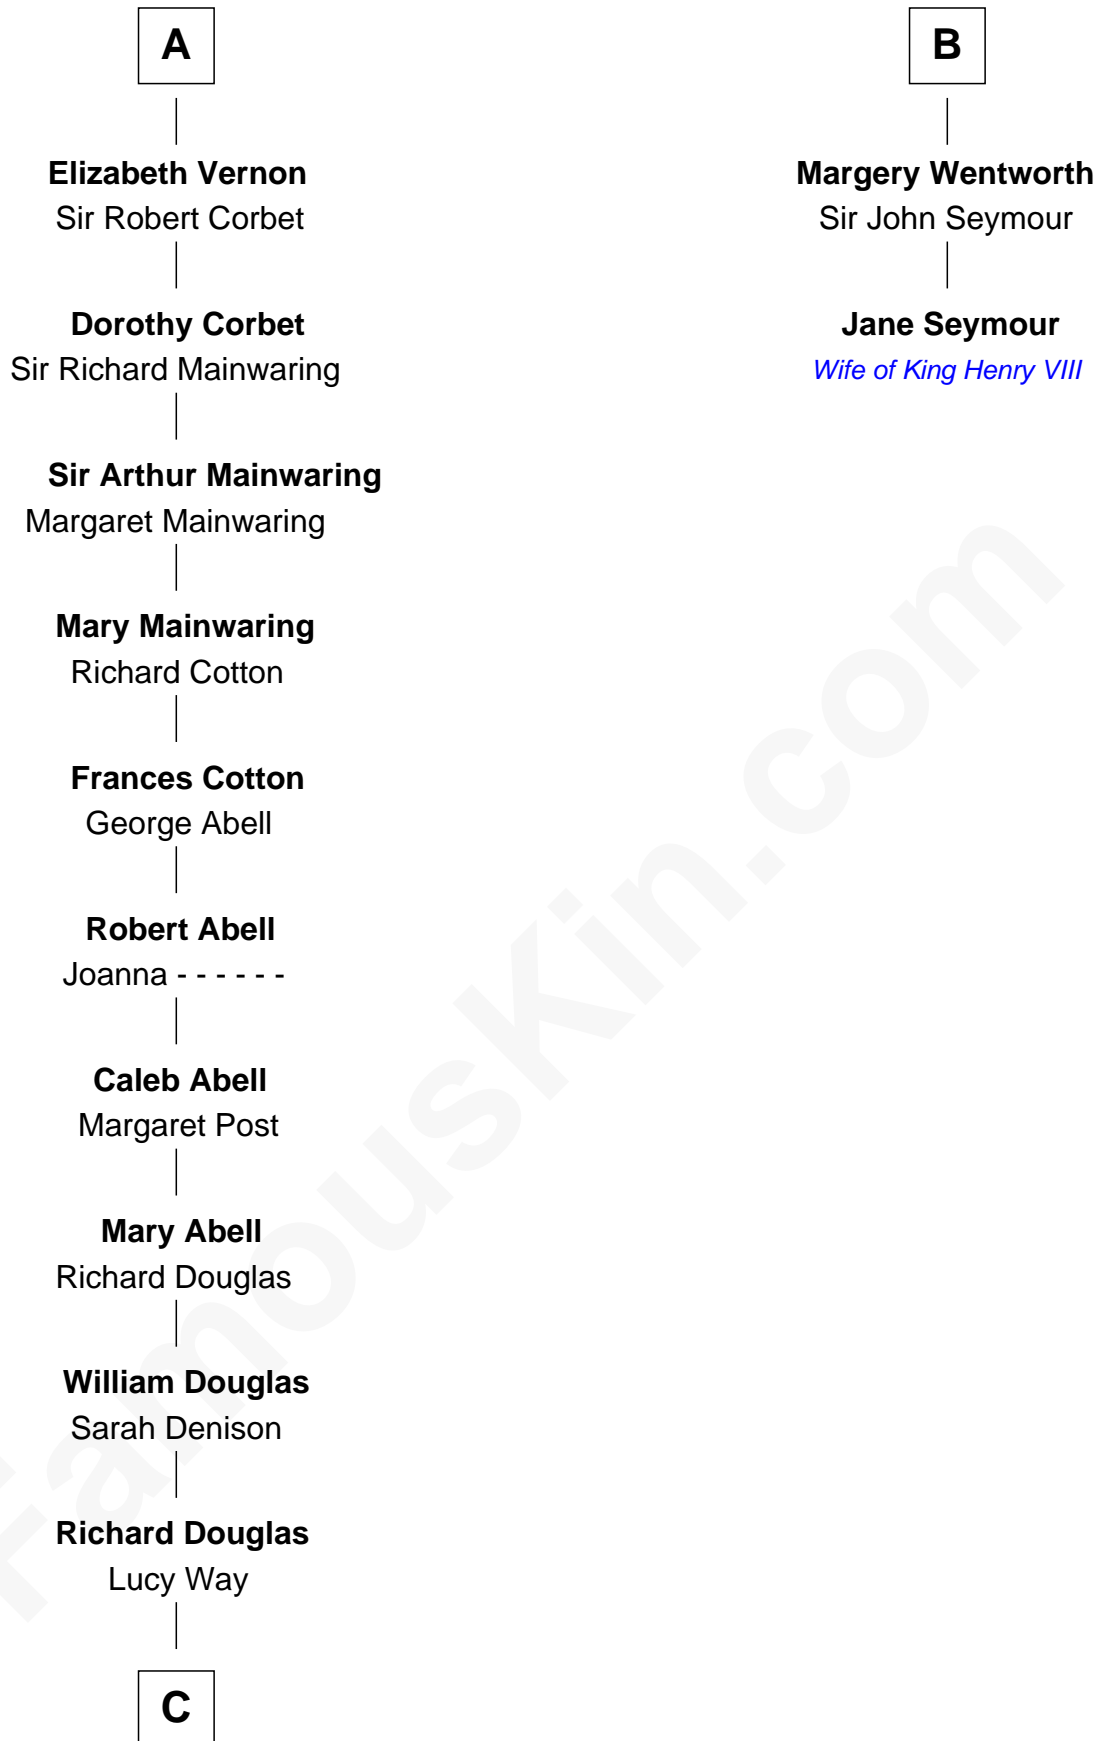

FamousKin.com Relationship Chart of

Melvyn Douglas

Movie Actor

8th cousin 12 times removed of

Jane Seymour

3rd Wife of King Henry VIII

Sir Patrick de Chaworth

Isabella de Beauchamp

C

—
Erskine Douglas

Sophia Garrett

—
Emma Jane Douglas

Col. George Taliaferro Shackelford

—
Lena Priscilla Shackelford

Edouard Gregory Hesselberg

—
Melvyn Douglas