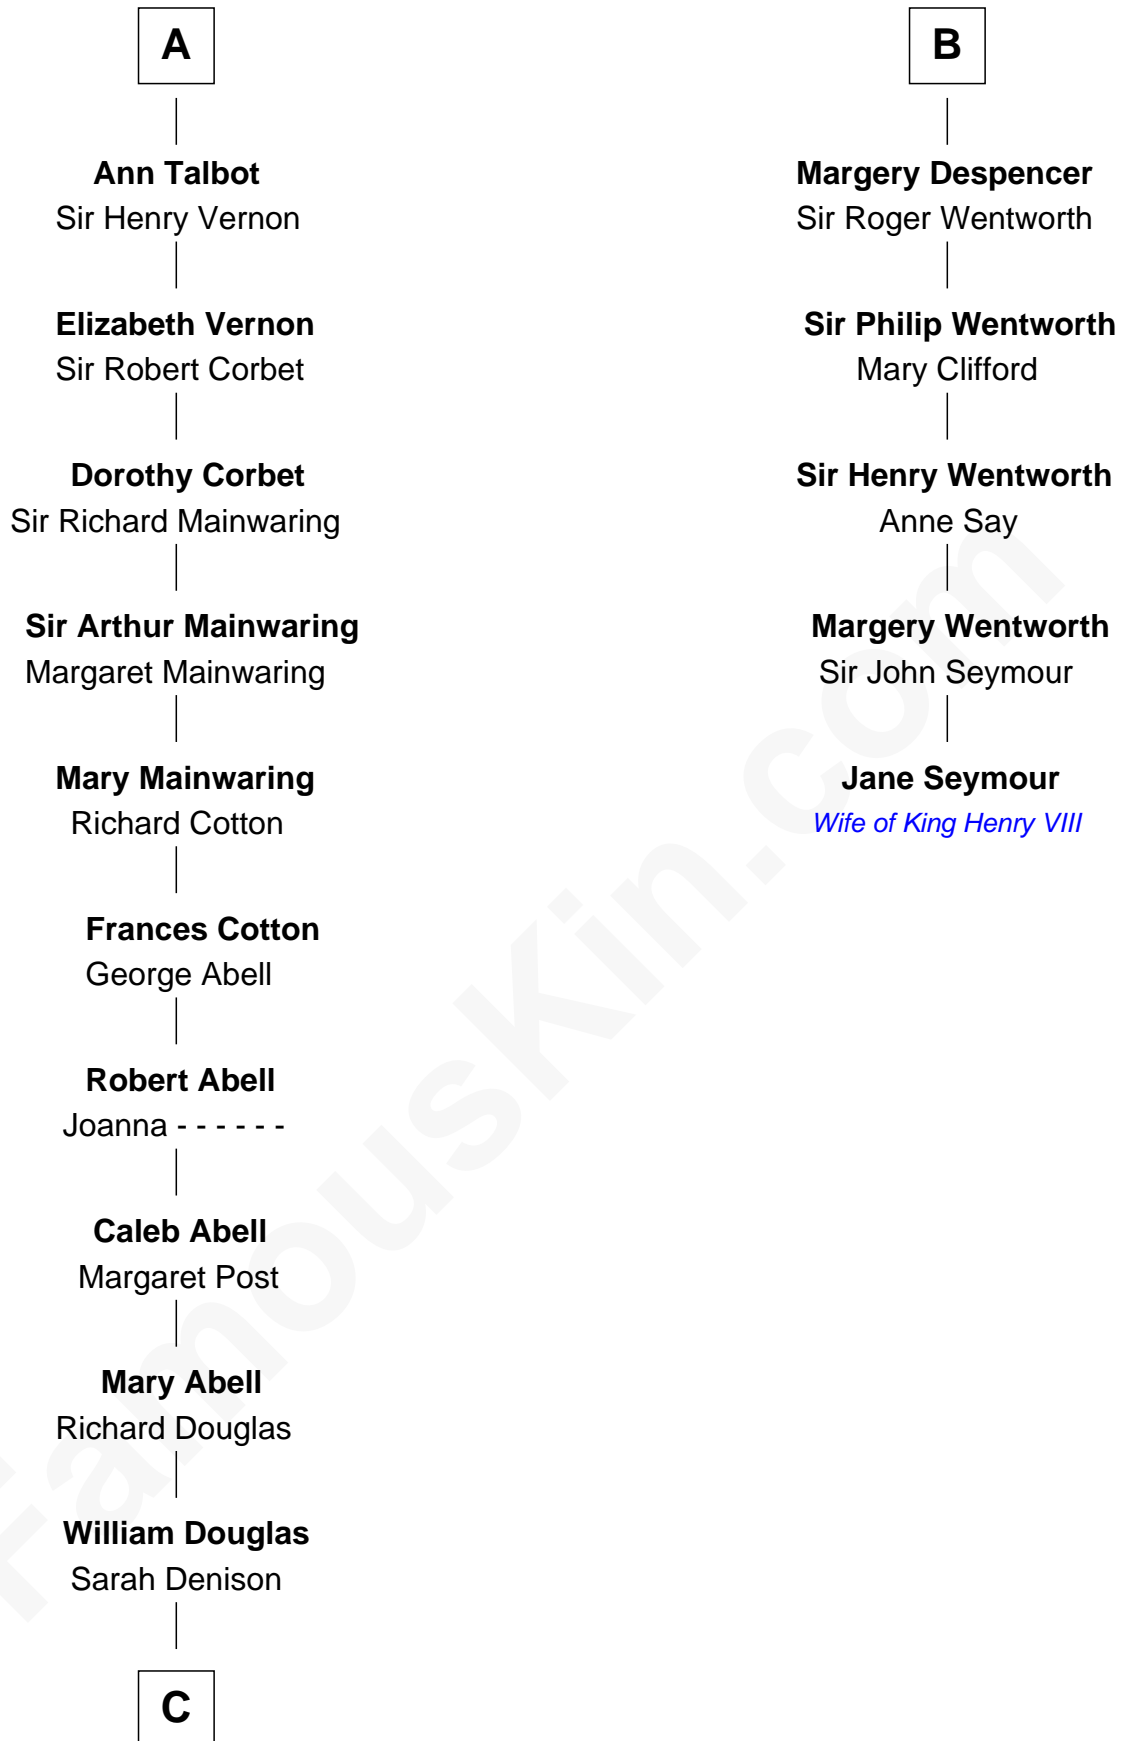

FamousKin.com Relationship Chart of

Melvyn Douglas

Movie Actor

11th cousin 10 times removed of

Jane Seymour

3rd Wife of King Henry VIII

C

Richard Douglas

Lucy Way

Erskine Douglas

Sophia Garrett

Emma Jane Douglas

Col. George Taliaferro Shackelford

Lena Priscilla Shackelford

Edouard Gregory Hesselberg

Melvyn Douglas