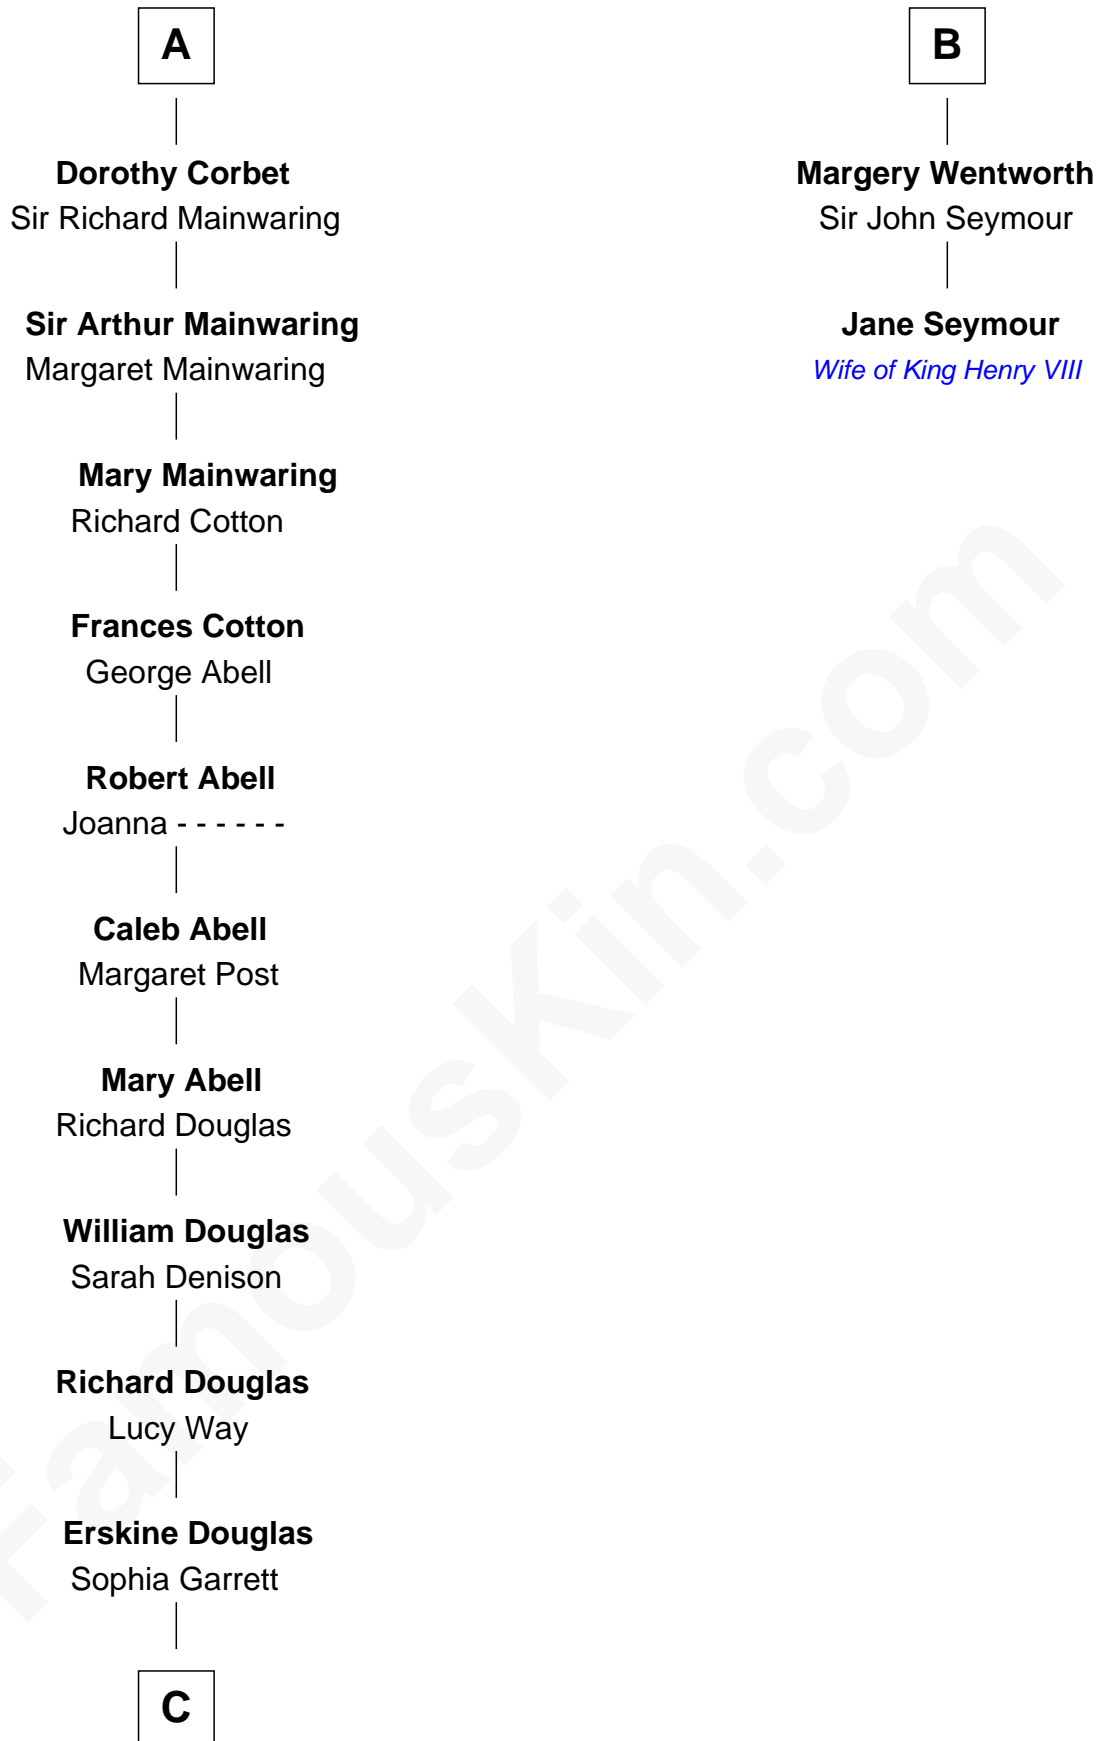

FamousKin.com Relationship Chart of

Melvyn Douglas

Movie Actor

8th cousin 11 times removed of

Jane Seymour

3rd Wife of King Henry VIII

C

—
Emma Jane Douglas
Col. George Taliaferro Shackelford

—
Lena Priscilla Shackelford
Edouard Gregory Hesselberg

—
Melvyn Douglas
Movie Actor

FamousKin.com