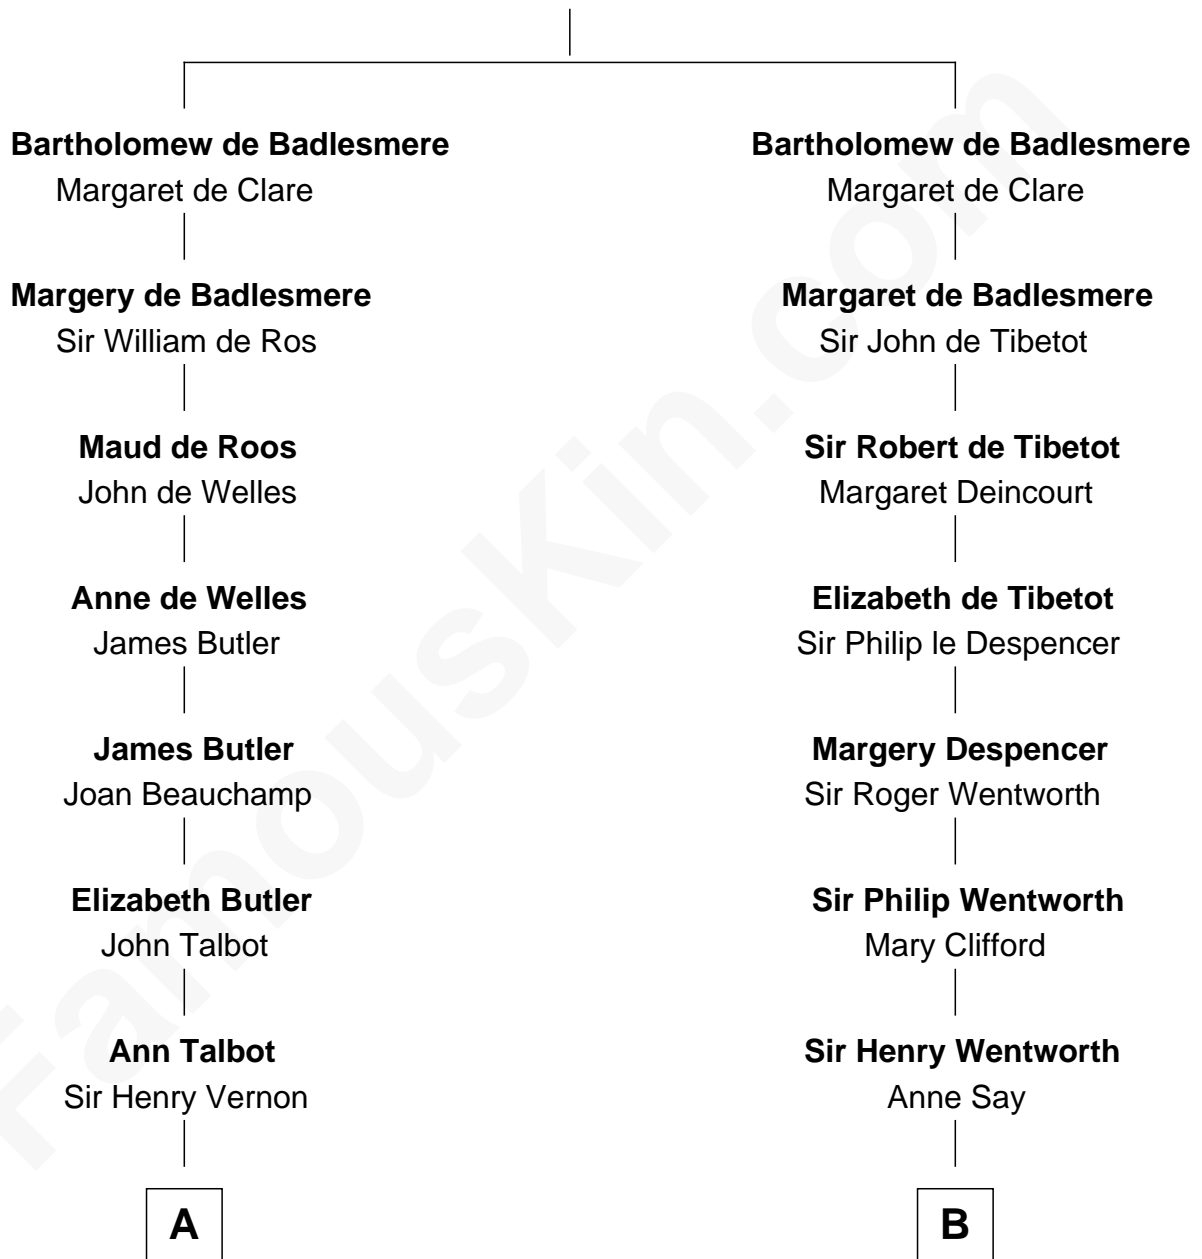

FamousKin.com Relationship Chart of

Melvyn Douglas

Movie Actor

8th cousin 12 times removed of

Jane Seymour

3rd Wife of King Henry VIII

Gunselm de Badlesmere

C

—
Erskine Douglas

Sophia Garrett

—
Emma Jane Douglas

Col. George Taliaferro Shackelford

—
Lena Priscilla Shackelford

Edouard Gregory Hesselberg

—
Melvyn Douglas

Movie Actor

FamousKin.com