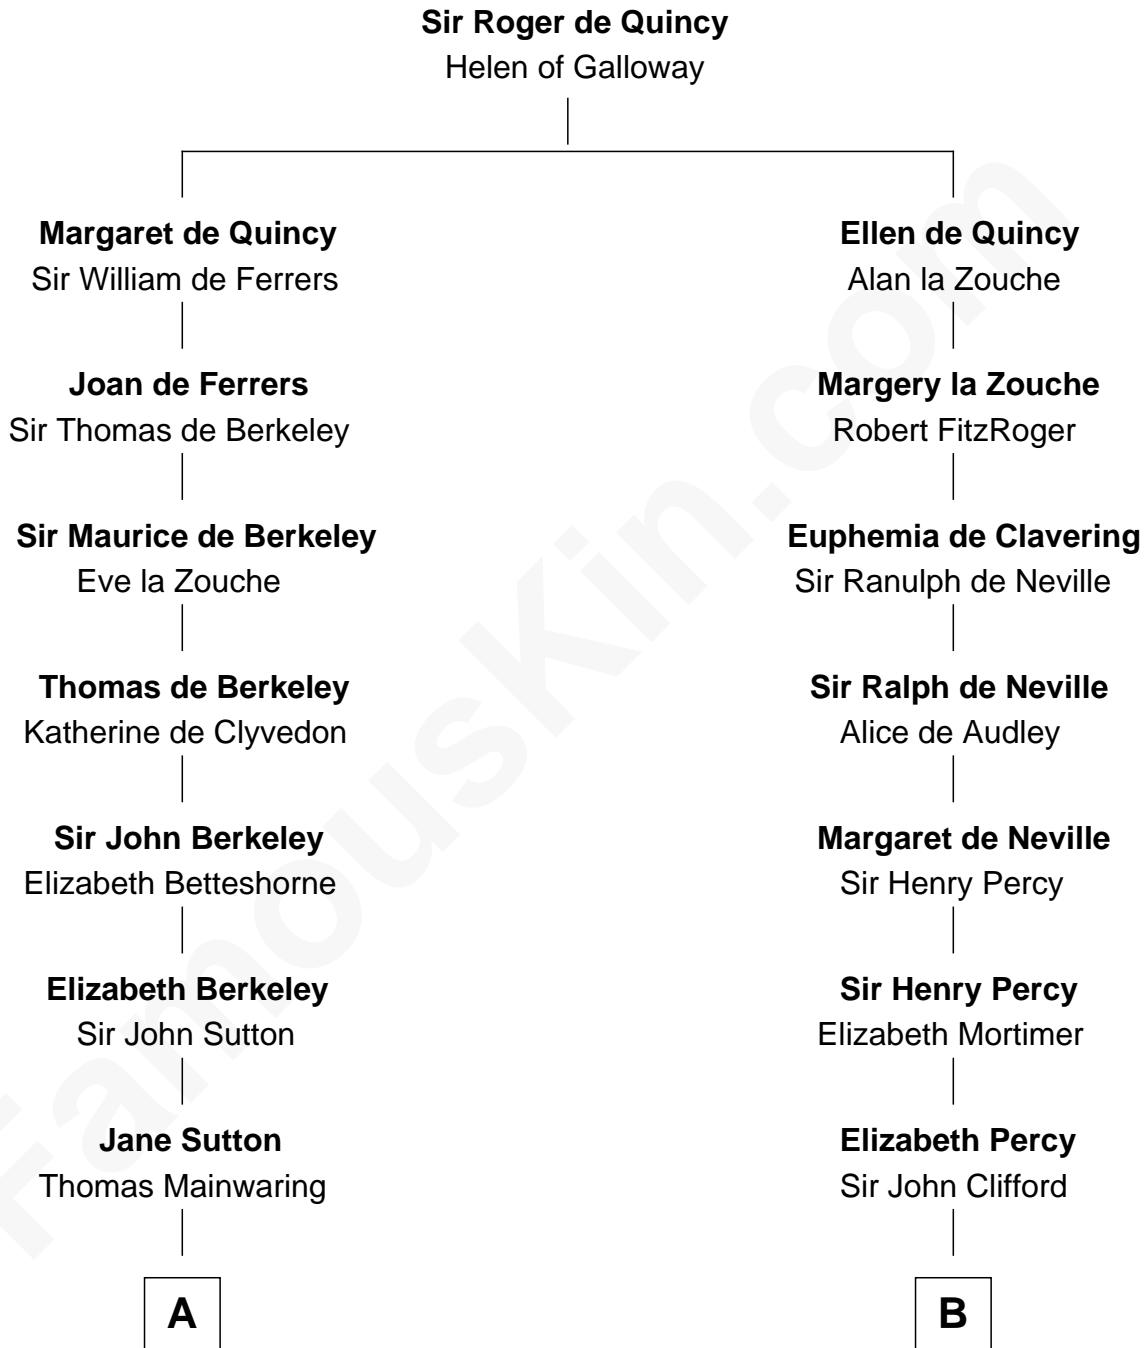

# FamousKin.com Relationship Chart of

**Melvyn Douglas**

*Movie Actor*

10th cousin 9 times removed of

**Jane Seymour**

*3rd Wife of King Henry VIII*

**C**

—  
**Emma Jane Douglas**  
Col. George Taliaferro Shackelford

—  
**Lena Priscilla Shackelford**  
Edouard Gregory Hesselberg

—  
**Melvyn Douglas**  
*Movie Actor*

FamousKin.com