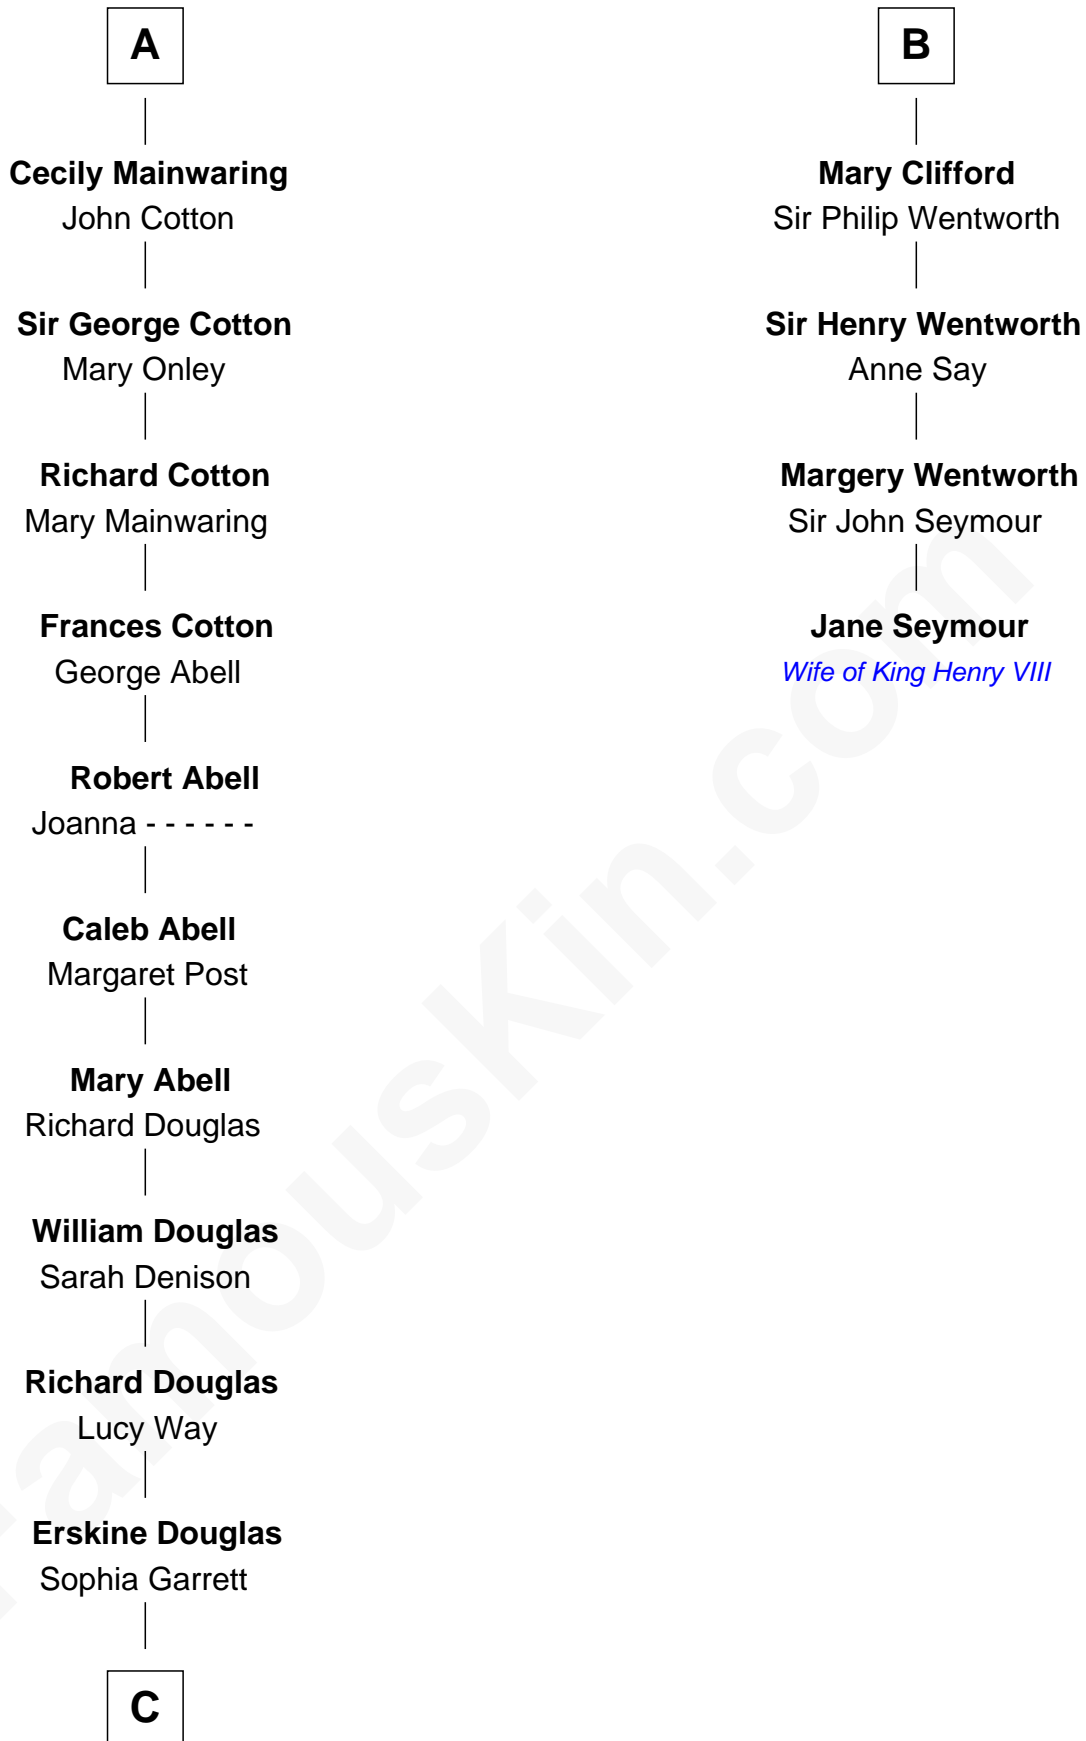

# FamousKin.com Relationship Chart of

**Melvyn Douglas**

*Movie Actor*

10th cousin 9 times removed of

**Jane Seymour**

*3rd Wife of King Henry VIII*

**C**

—  
**Emma Jane Douglas**  
Col. George Taliaferro Shackelford

—  
**Lena Priscilla Shackelford**  
Edouard Gregory Hesselberg

—  
**Melvyn Douglas**  
*Movie Actor*

FamousKin.com