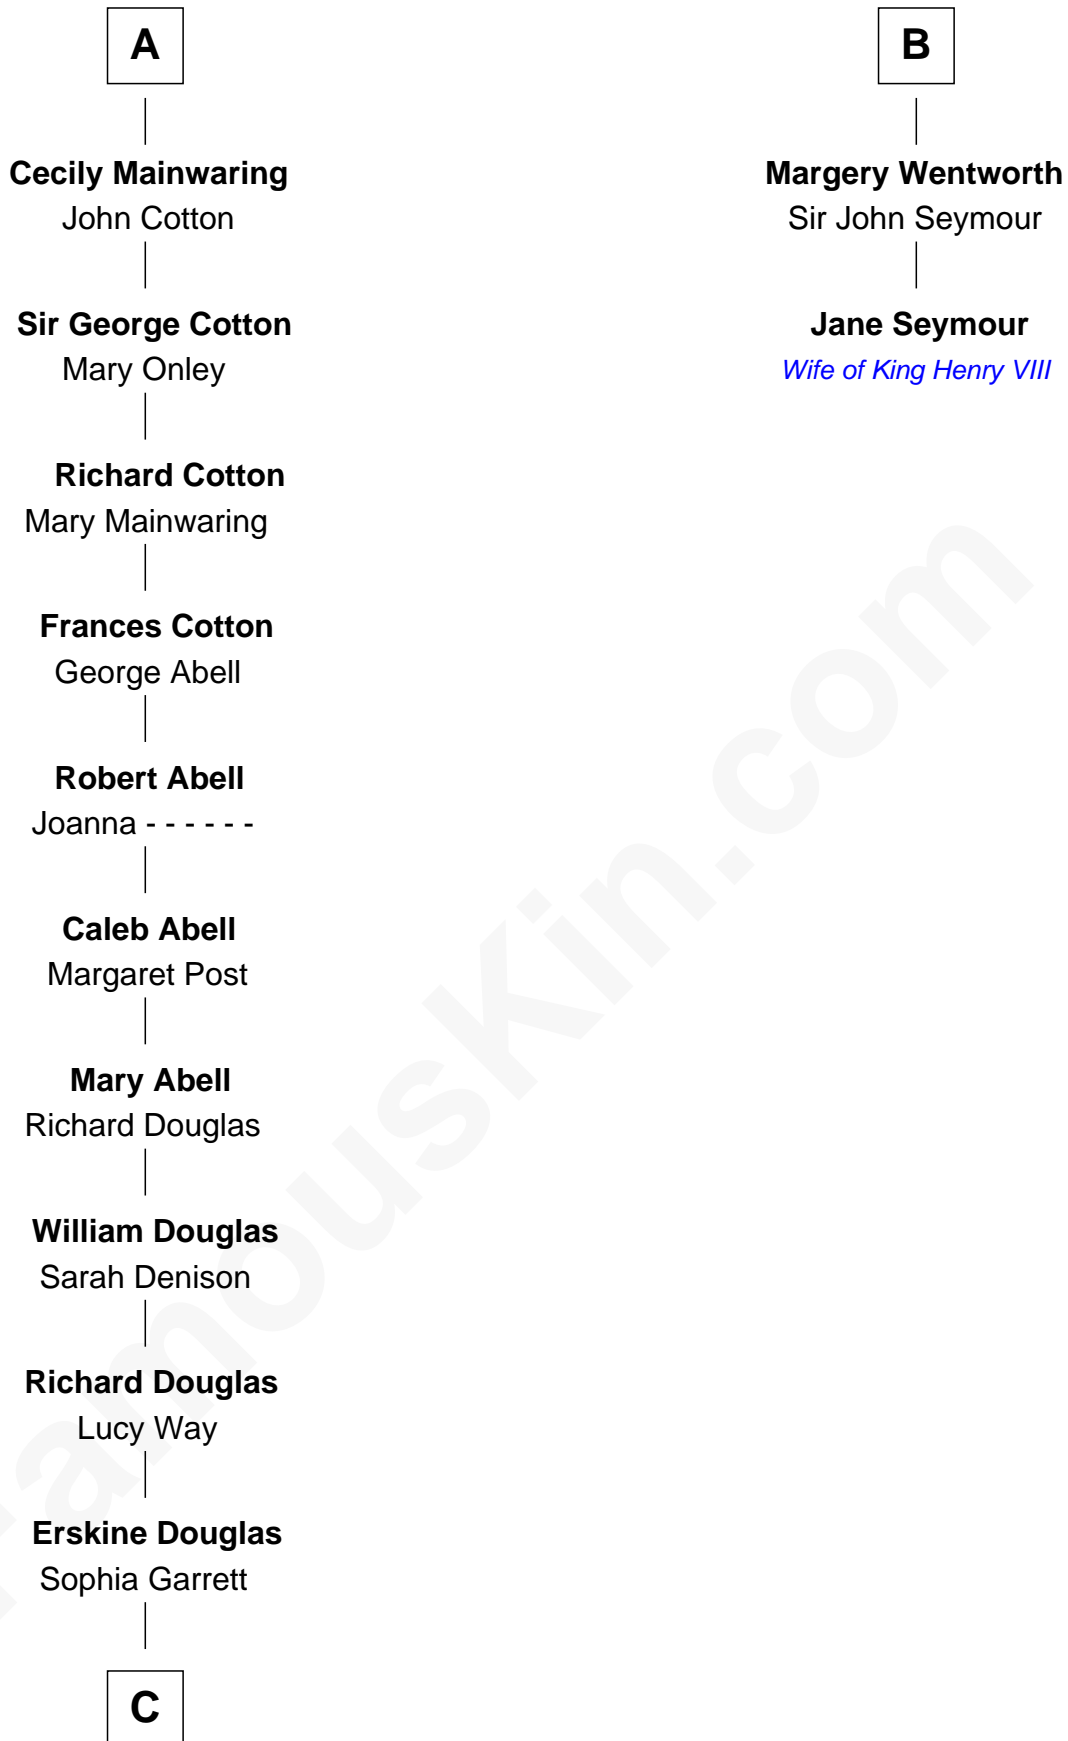

FamousKin.com
Relationship Chart of
Melvyn Douglas
Movie Actor

8th cousin 11 times removed of
Jane Seymour
3rd Wife of King Henry VIII

C

—
Emma Jane Douglas
Col. George Taliaferro Shackelford

—
Lena Priscilla Shackelford
Edouard Gregory Hesselberg