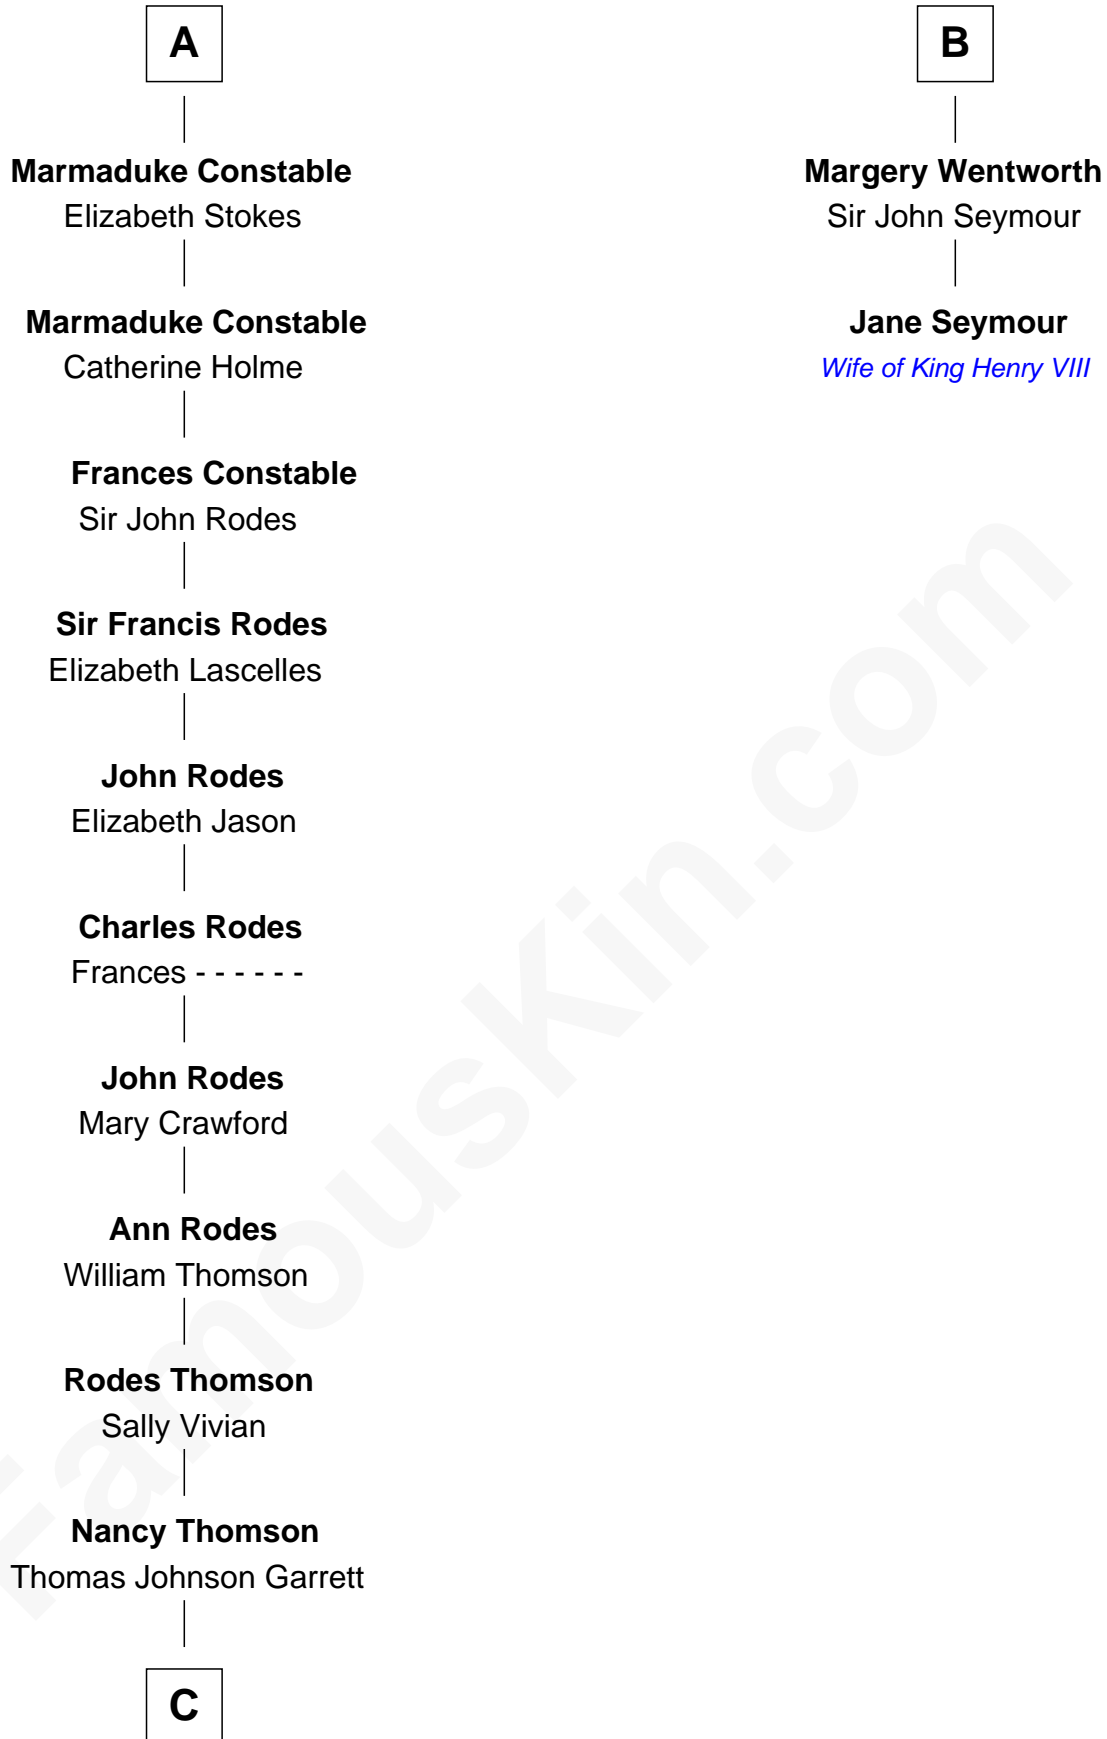

FamousKin.com
Relationship Chart of
Melvyn Douglas
Movie Actor

8th cousin 12 times removed of

Jane Seymour
3rd Wife of King Henry VIII

Sir Robert de Tibetot
 Eve de Chaworth

C

—
Sophia Garrett
Erskine Douglas

—
Emma Jane Douglas
Col. George Taliaferro Shackelford

—
Lena Priscilla Shackelford
Edouard Gregory Hesselberg

—
Melvyn Douglas
Movie Actor

FamousKin.com