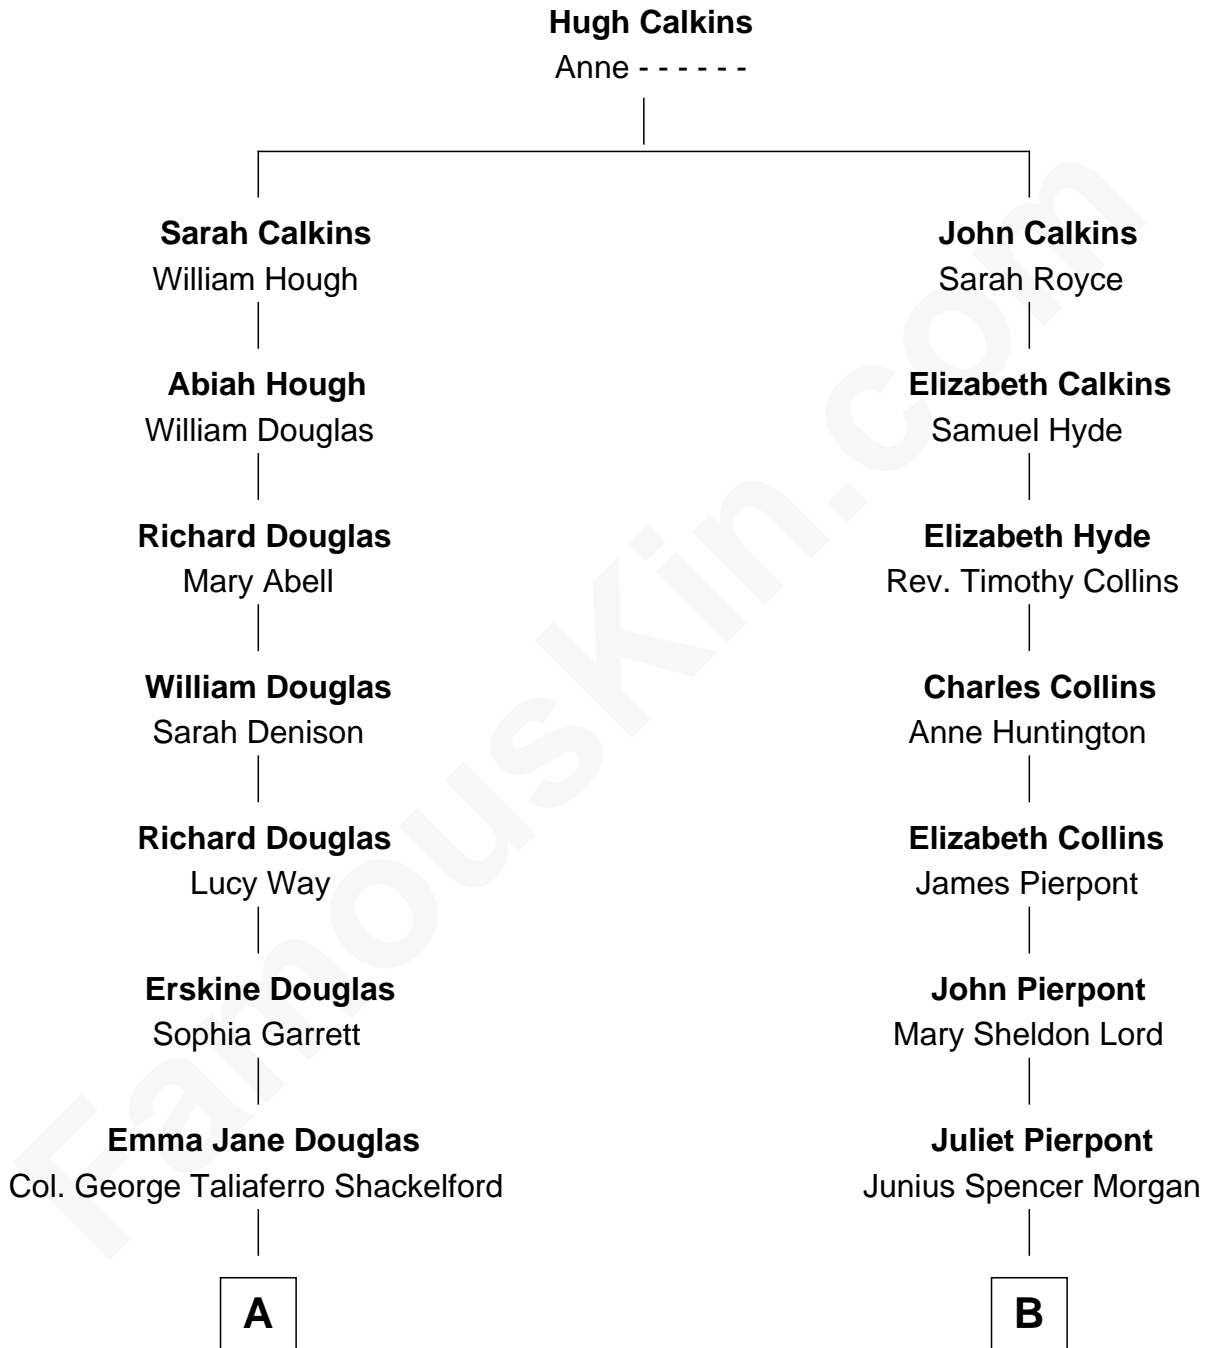

FamousKin.com
Relationship Chart of
Melvyn Douglas
Movie Actor

8th cousin 2 times removed of

John Adams Morgan
1952 Olympic Sailing Gold Medalist

A

Lena Priscilla Shackelford
Edouard Gregory Hesselberg

Melvyn Douglas
Movie Actor