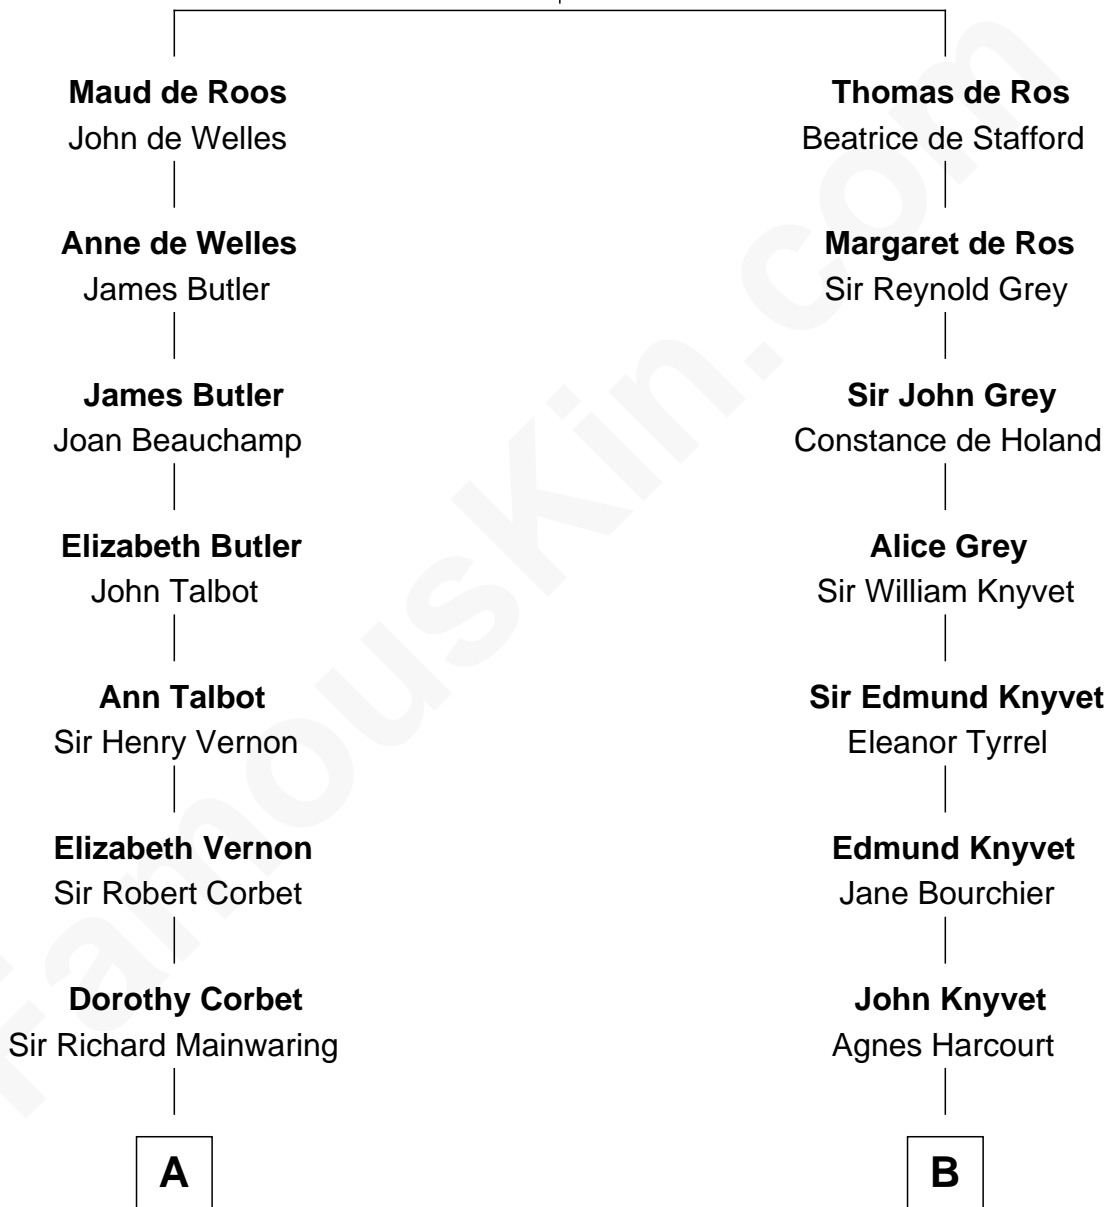

FamousKin.com Relationship Chart of

Melvyn Douglas
Movie Actor

18th cousin 1 time removed of

John Adams Morgan
1952 Olympic Sailing Gold Medalist

Sir William de Ros
Margery de Badlesmere

C

Lena Priscilla Shackelford
Edouard Gregory Hesselberg