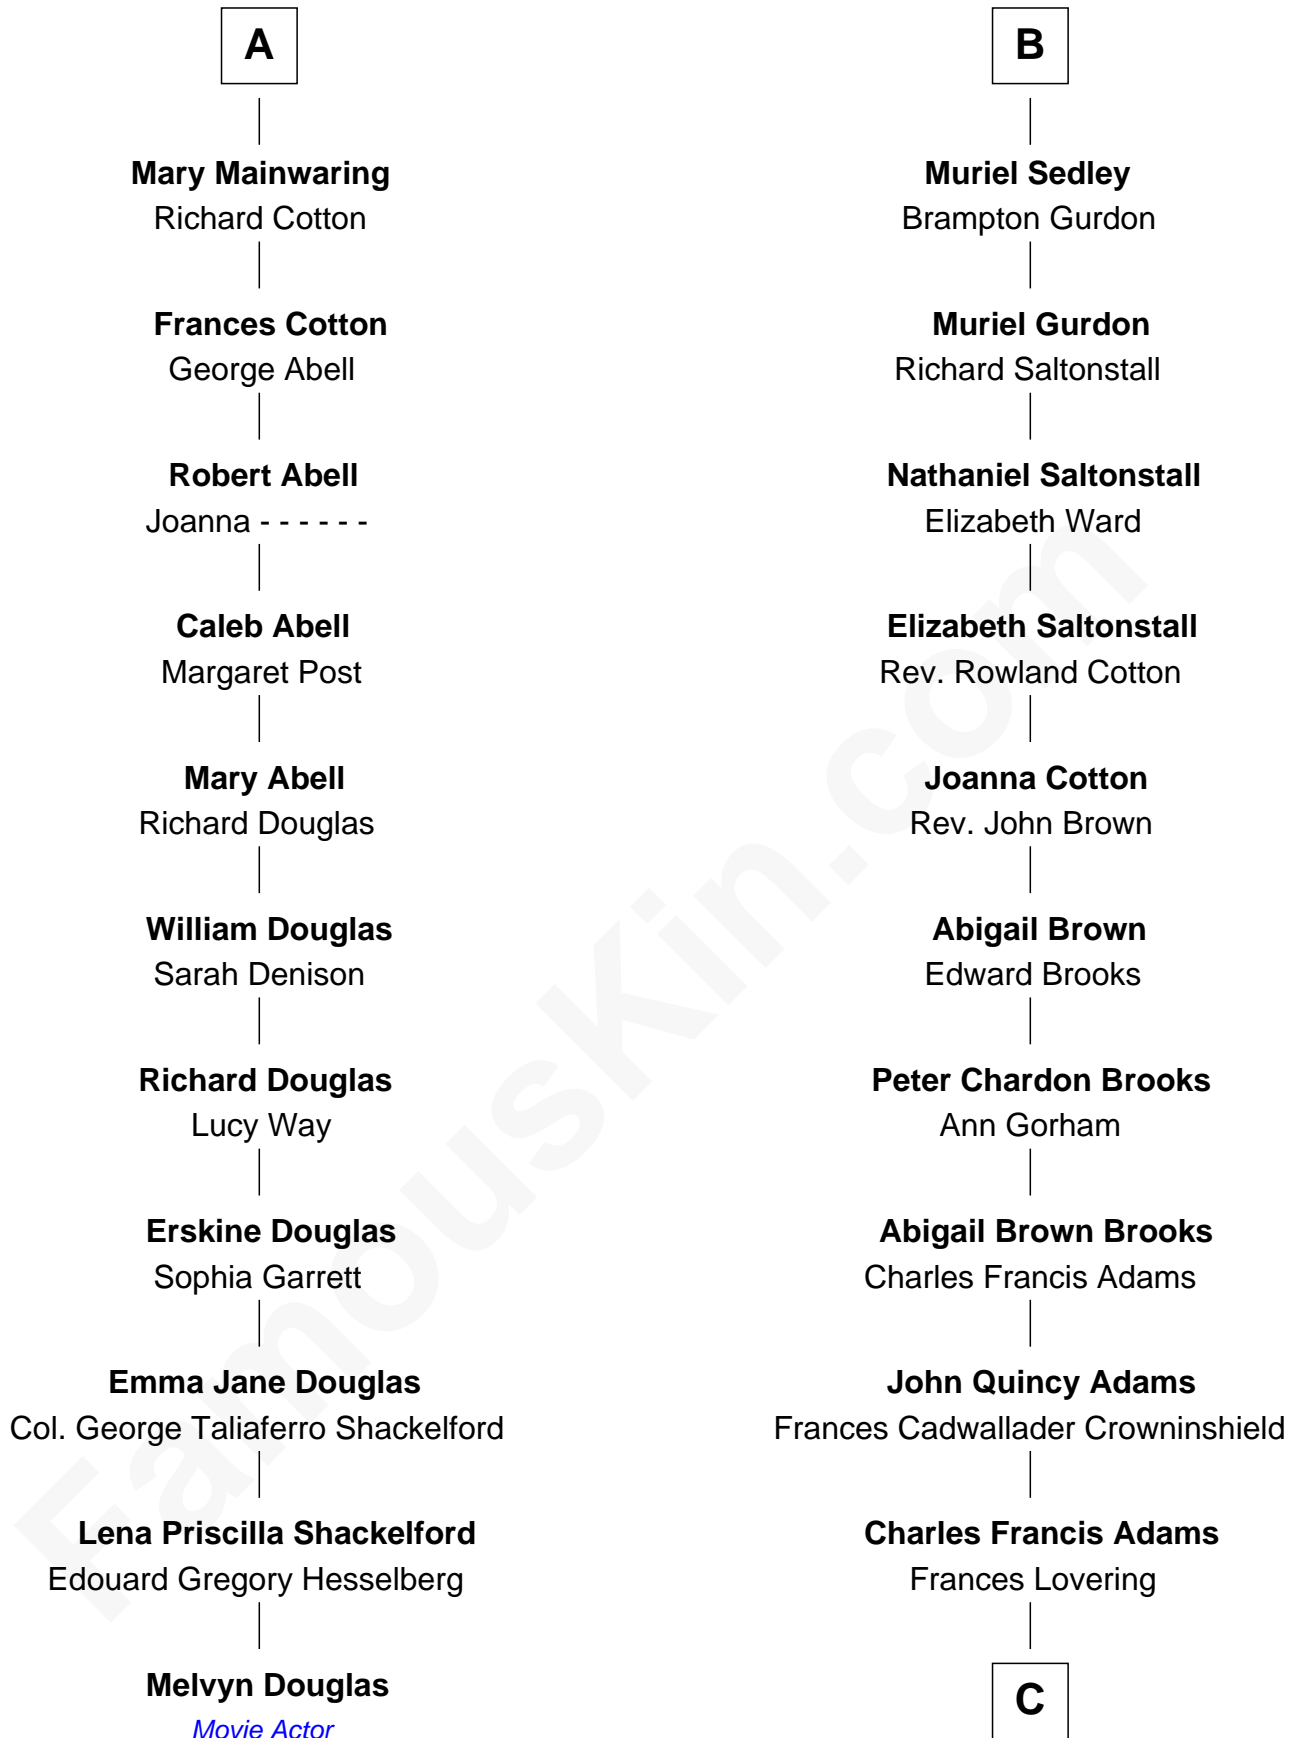

FamousKin.com Relationship Chart of

Melvyn Douglas
Movie Actor

17th cousin 1 time removed of

John Adams Morgan
1952 Olympic Sailing Gold Medalist

Sir Richard Fitzalan
Elizabeth de Bohun

Joan Fitzalan
Sir William Beauchamp

Elizabeth Vernon
Sir Robert Corbet

Jane Bouchier
Edmund Knyvet

Dorothy Corbet
Sir Richard Mainwaring

John Knyvet
Agnes Harcourt

Sir Arthur Mainwaring
Margaret Mainwaring

Abigail Knyvet
Martin Sedley

A

B