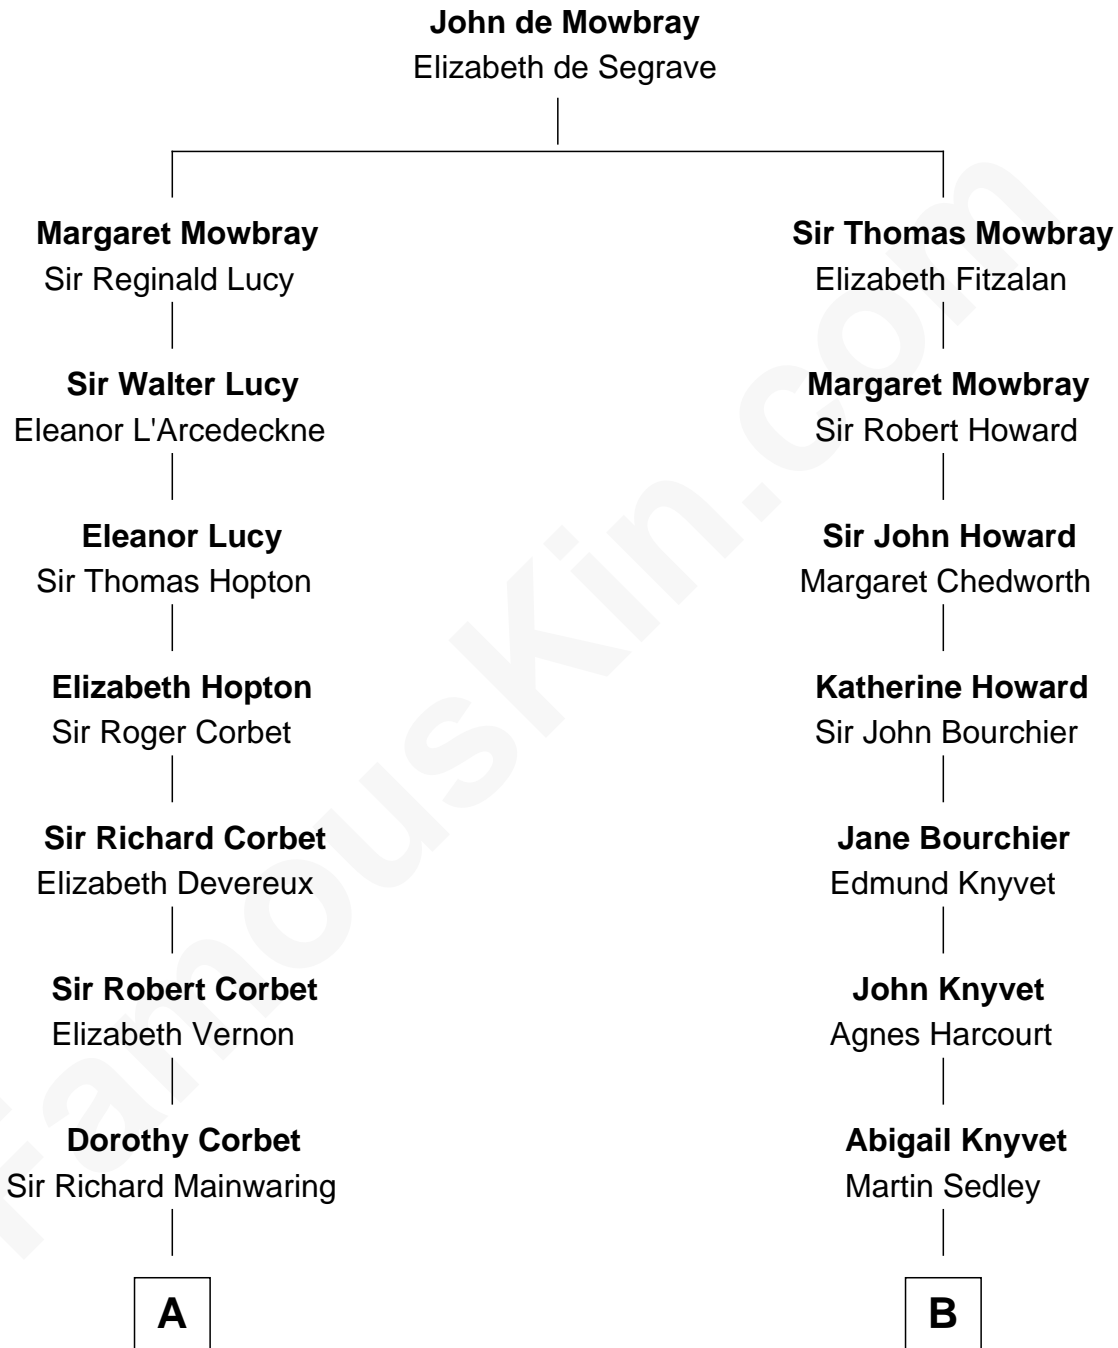

FamousKin.com Relationship Chart of

Melvyn Douglas
Movie Actor

18th cousin of

John Adams Morgan
1952 Olympic Sailing Gold Medalist

C

Lena Priscilla Shackelford
Edouard Gregory Hesselberg

Melvyn Douglas
Movie Actor