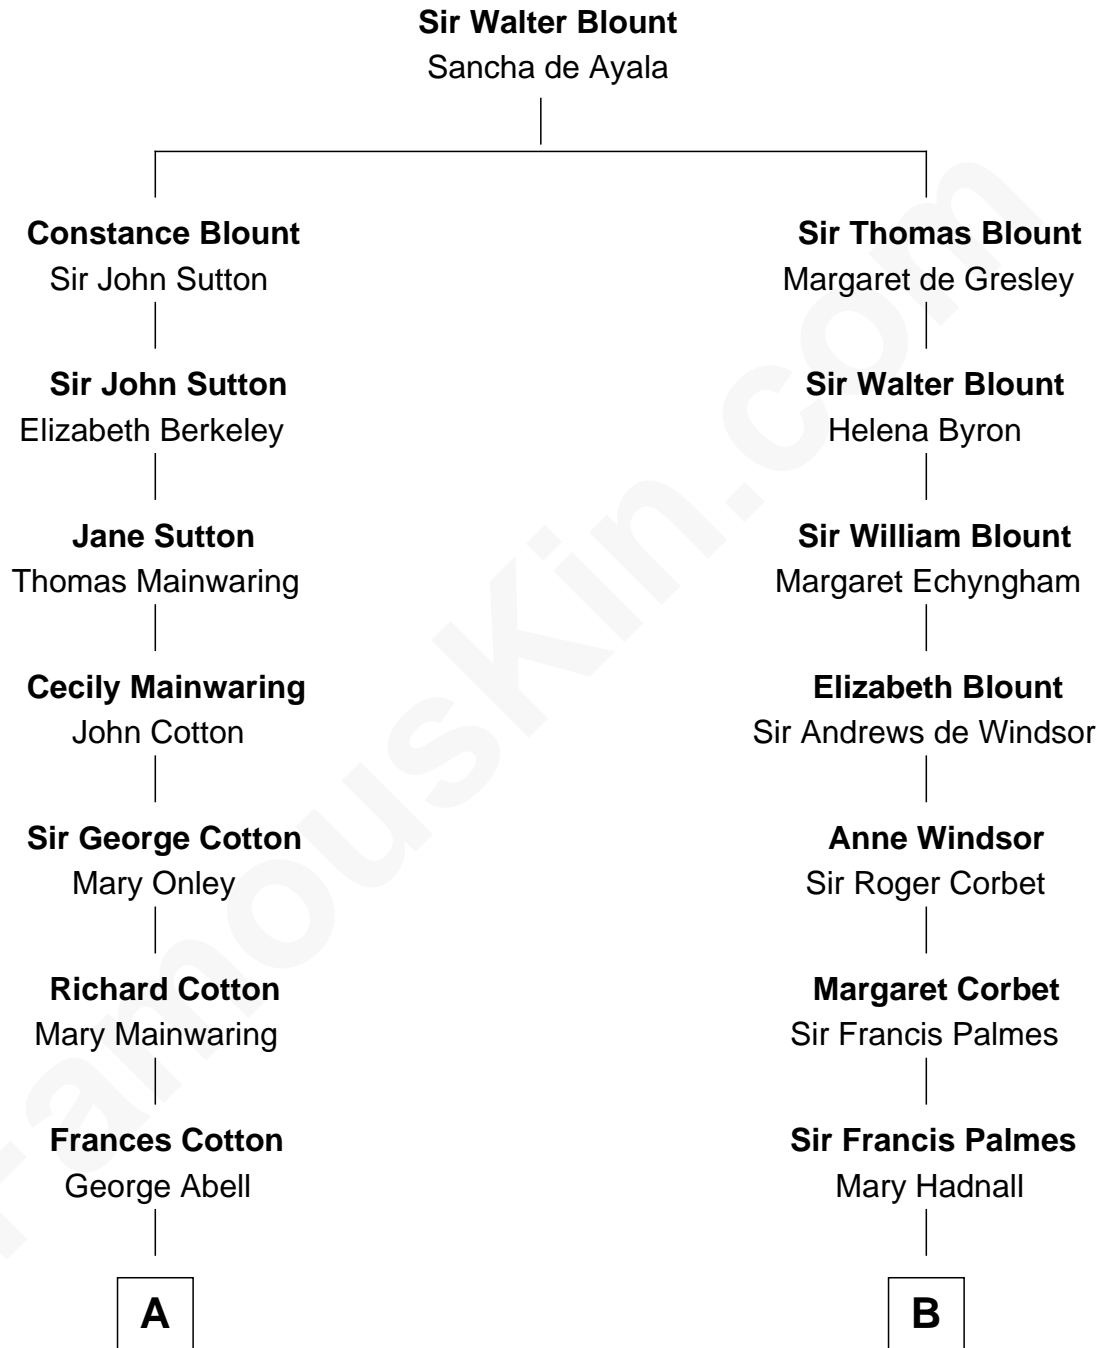

**FamousKin.com**  
**Relationship Chart of**  
**Melvyn Douglas**  
*Movie Actor*

15th cousin 4 times removed of  
**Benedict Cumberbatch**  
*Movie, Television and Stage Actor*

C

**Henry Carlton Cumberbatch**

Pauline Ellen Laing Congdon

**Timothy Carlton Congdon Cumberbatch**

Wanda Ventham

**Benedict Cumberbatch**

*Movie, Television and Stage Actor*

FamousKin.com