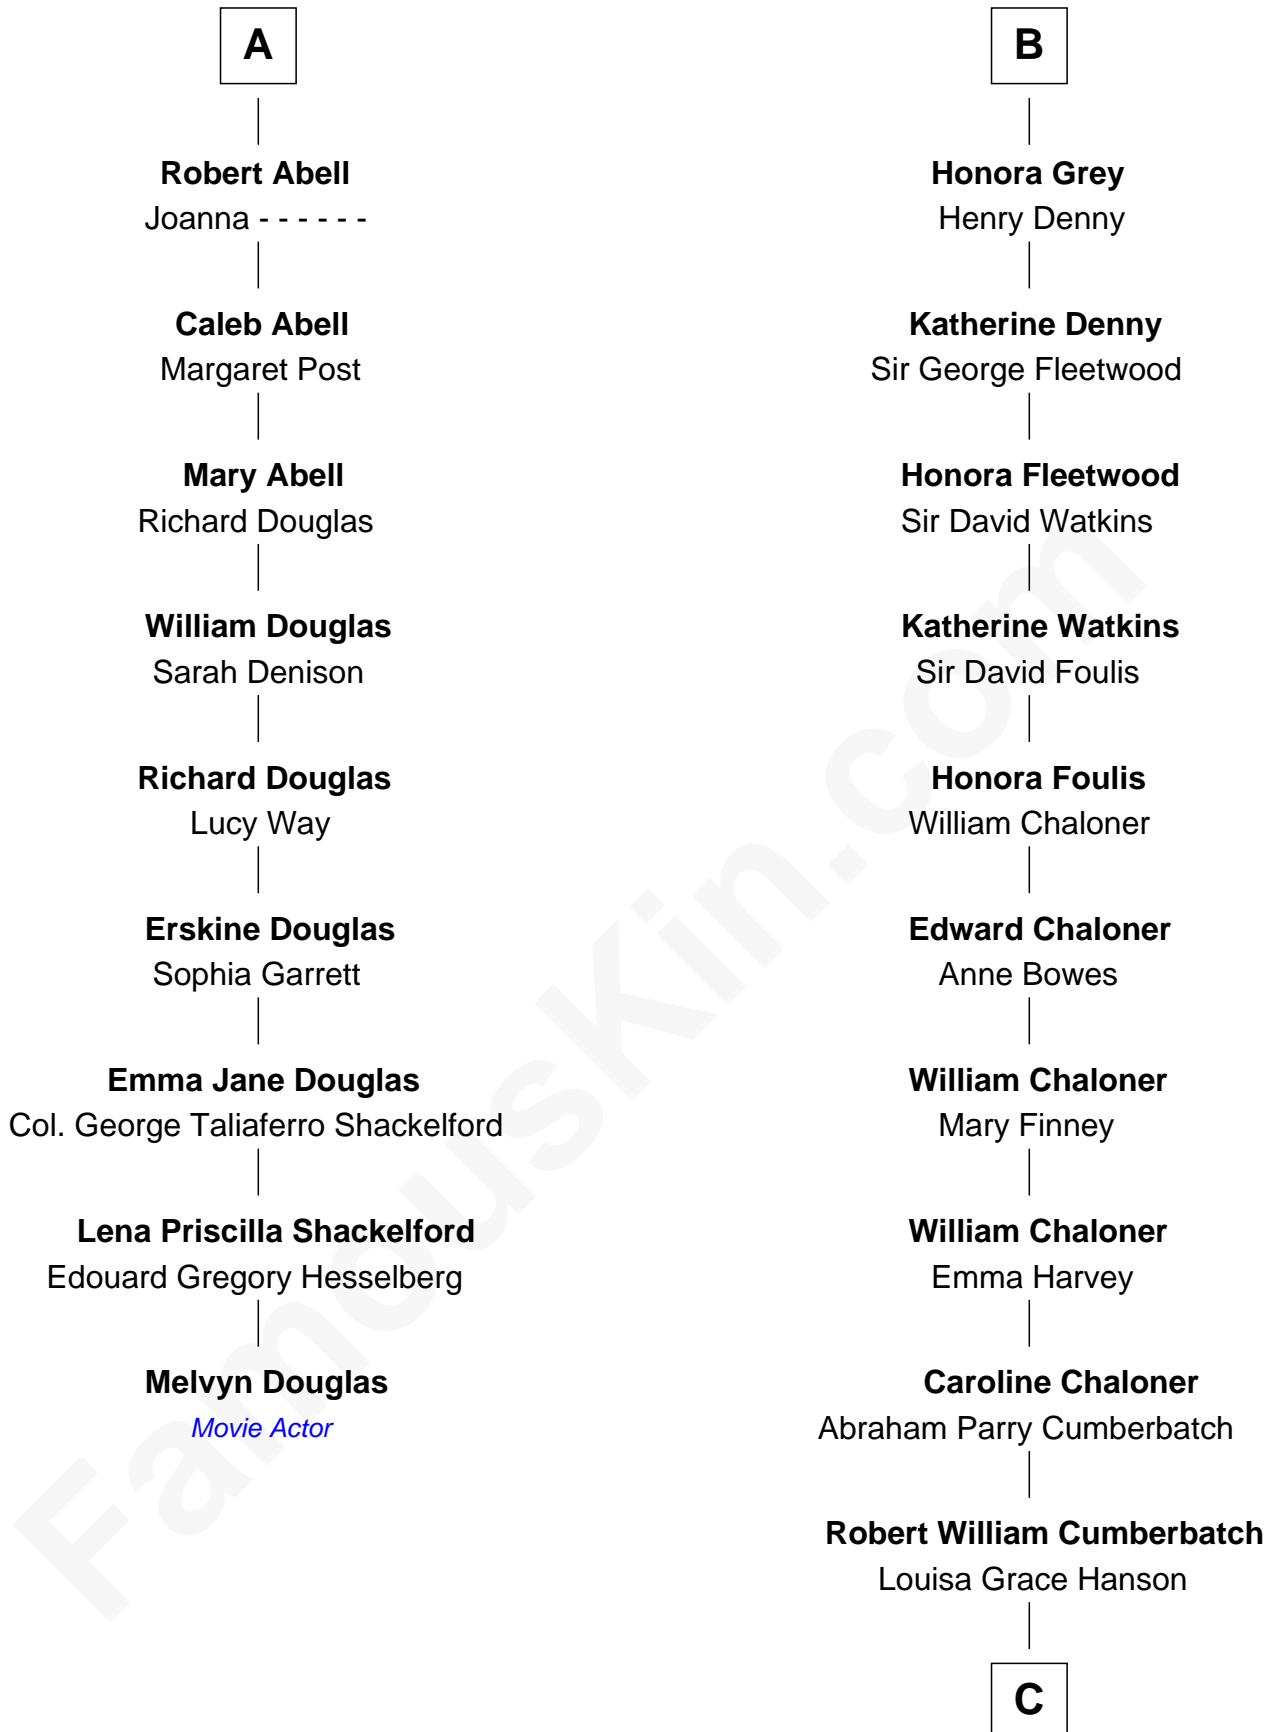

FamousKin.com
Relationship Chart of
Melvyn Douglas
Movie Actor

15th cousin 5 times removed of
Benedict Cumberbatch
Movie, Television and Stage Actor

C

Henry Alfred Cumberbatch

Hélène Gertrude Rees

Henry Carlton Cumberbatch