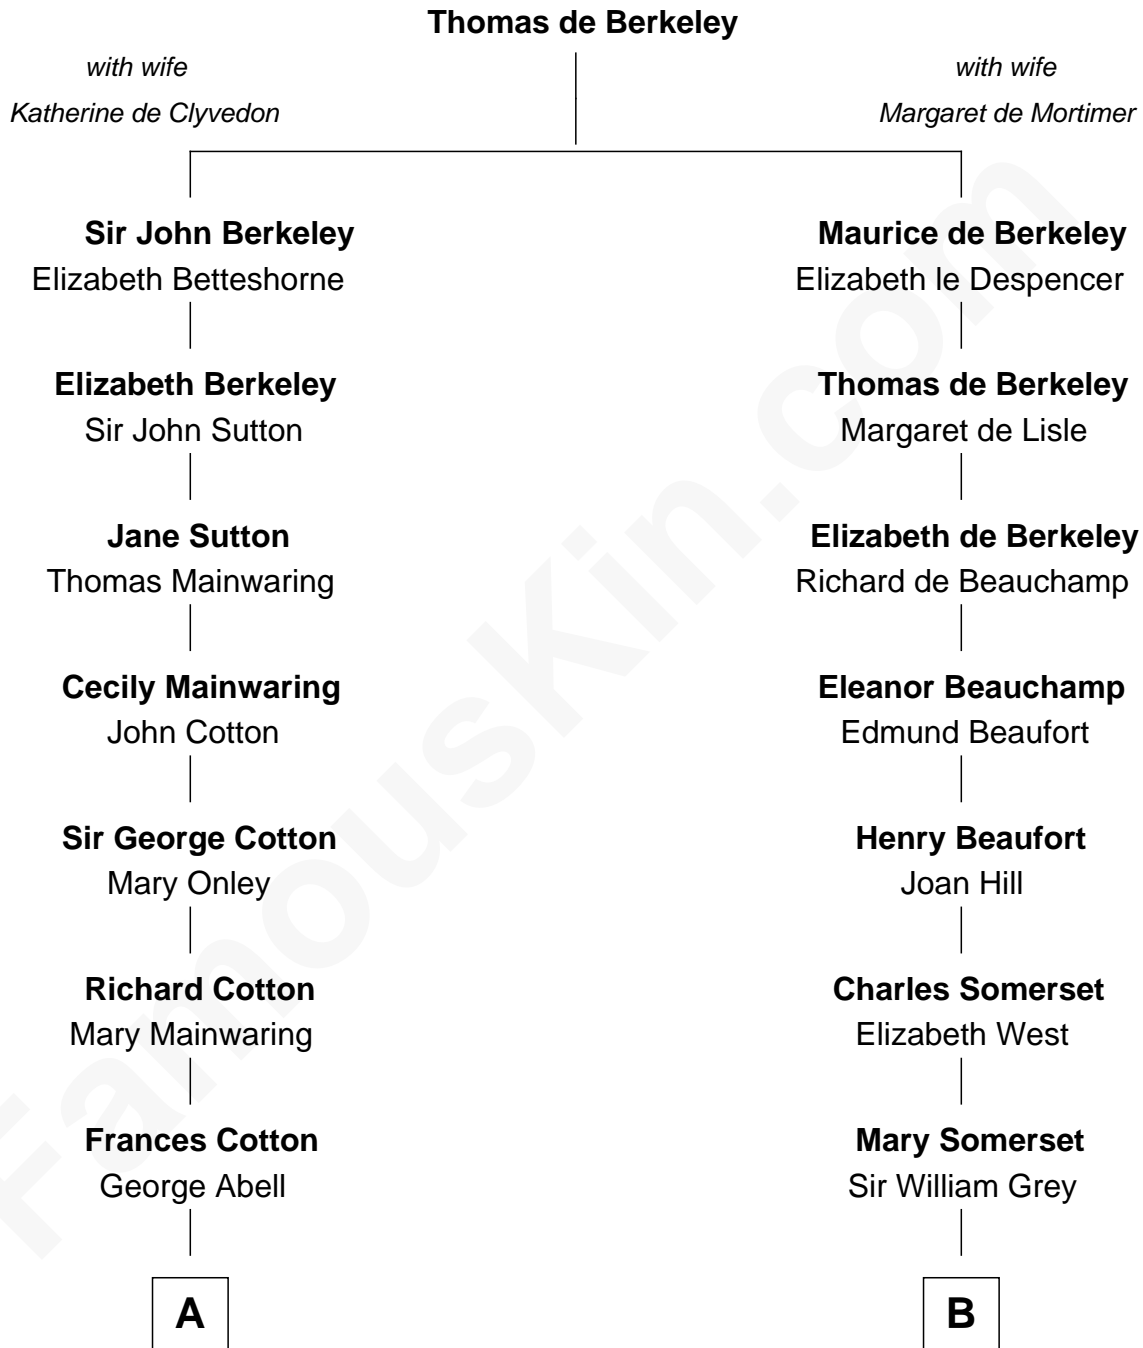

FamousKin.com
Relationship Chart of
Melvyn Douglas
Movie Actor

15th cousin 5 times removed of
Benedict Cumberbatch
Movie, Television and Stage Actor

C

Henry Alfred Cumberbatch

Hélène Gertrude Rees

Henry Carlton Cumberbatch