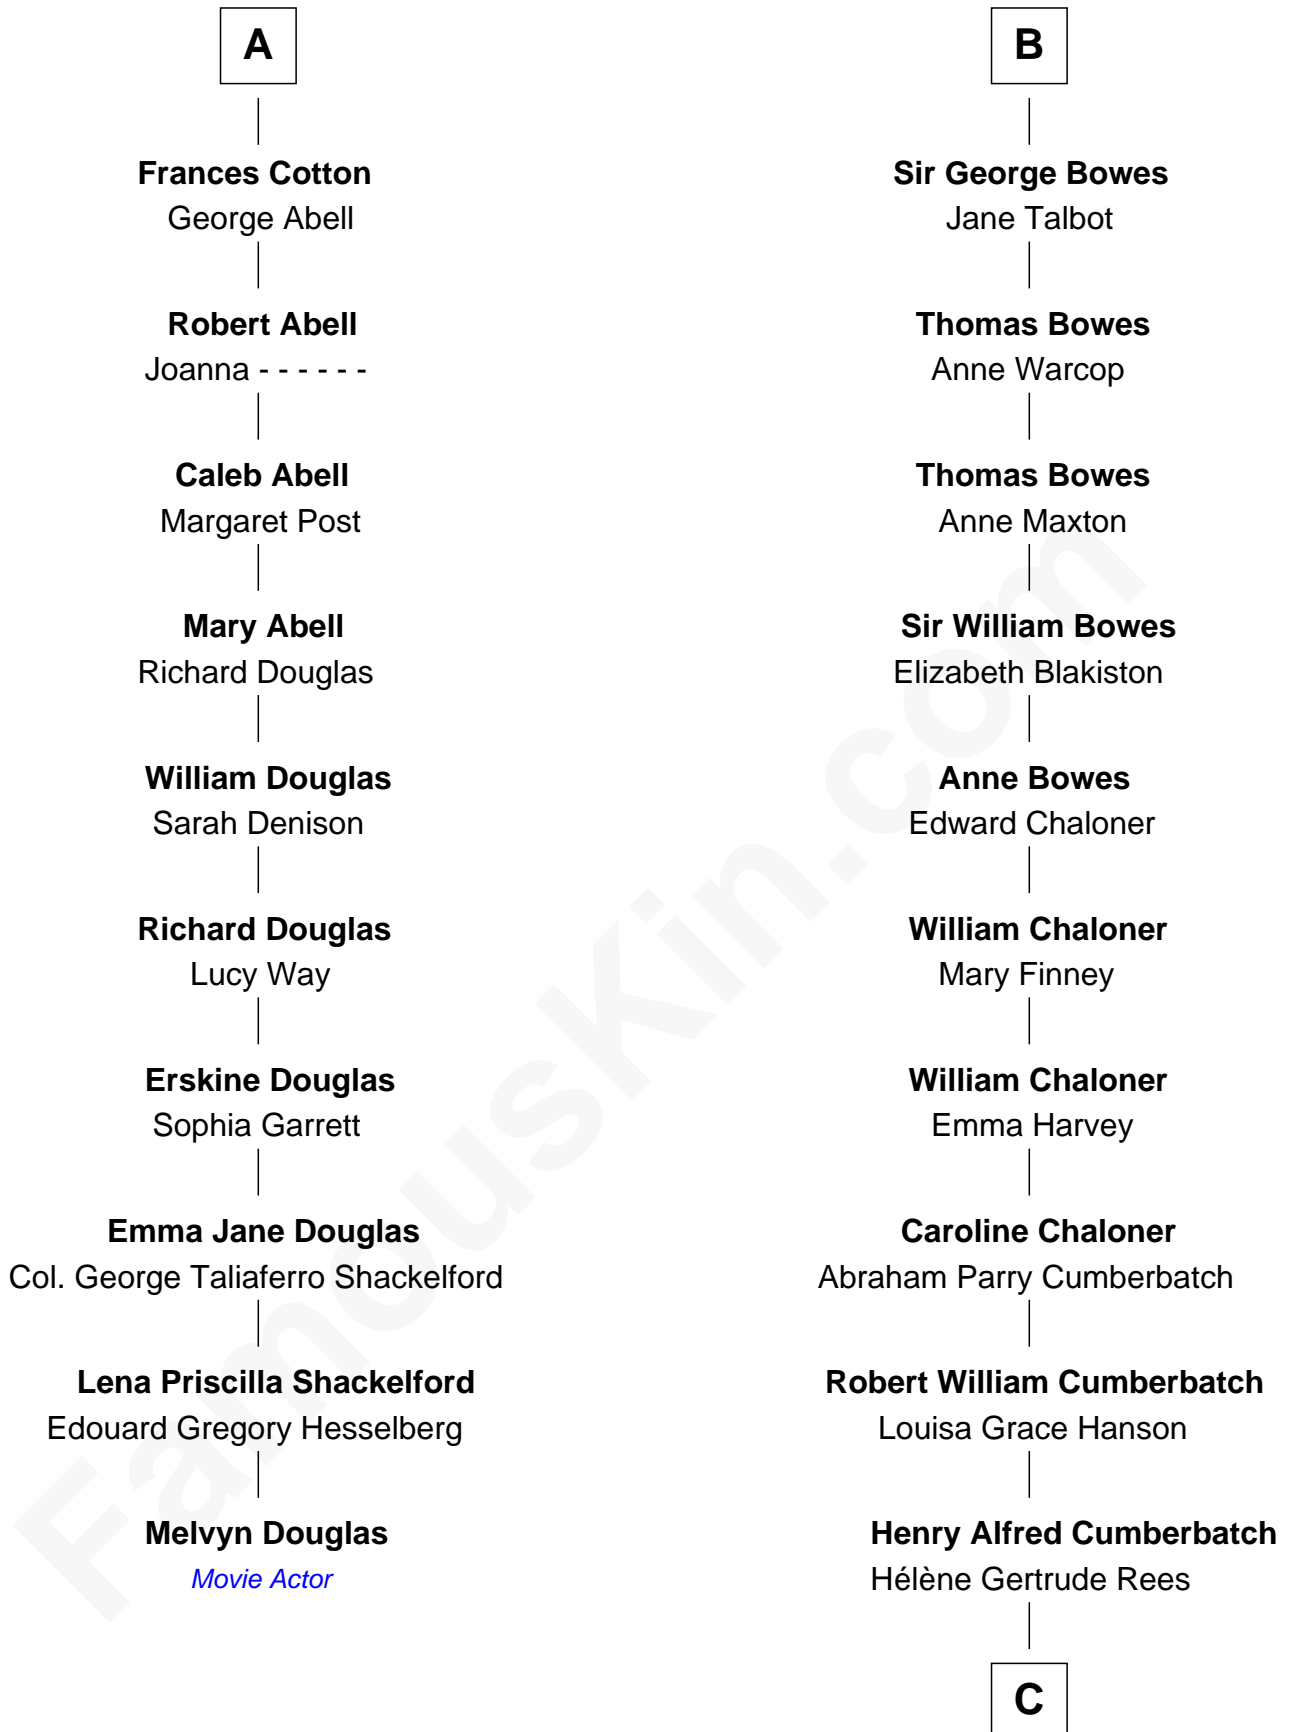

FamousKin.com
Relationship Chart of
Melvyn Douglas
Movie Actor

16th cousin 3 times removed of
Benedict Cumberbatch
Movie, Television and Stage Actor

C

Henry Carlton Cumberbatch

Pauline Ellen Laing Congdon