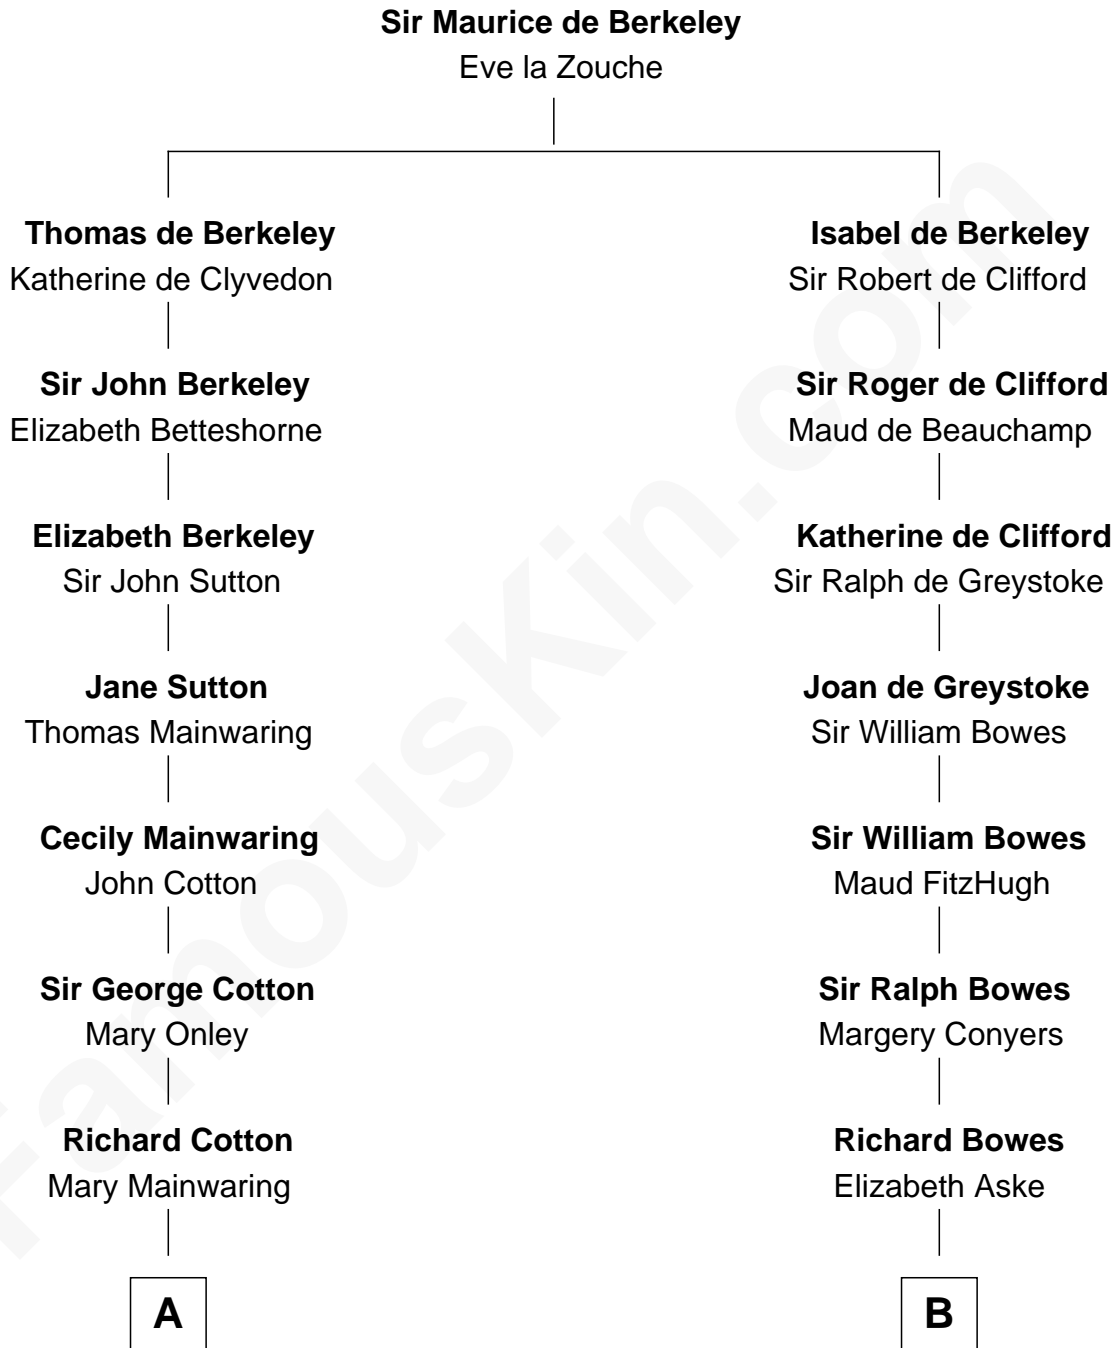

FamousKin.com
Relationship Chart of
Melvyn Douglas
Movie Actor

16th cousin 3 times removed of
Benedict Cumberbatch
Movie, Television and Stage Actor

C

Henry Carlton Cumberbatch

Pauline Ellen Laing Congdon

Timothy Carlton Congdon Cumberbatch

Wanda Ventham

Benedict Cumberbatch

Movie, Television and Stage Actor

FamousKin.com