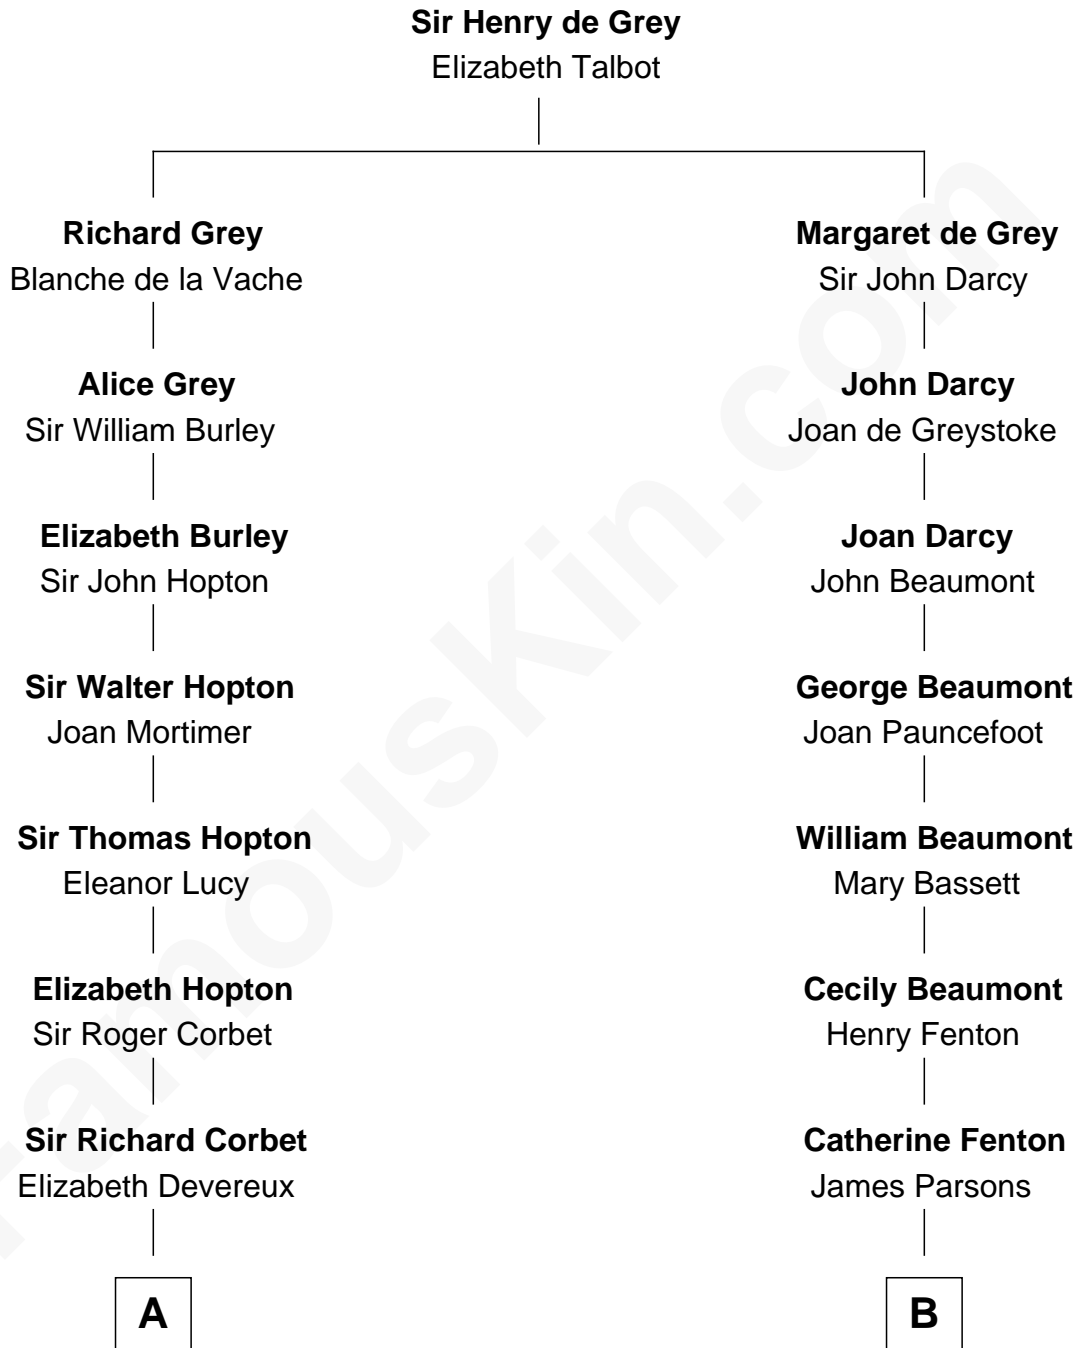

FamousKin.com
Relationship Chart of
Melvyn Douglas
Movie Actor

15th cousin 5 times removed of
Sir Arthur Conan Doyle
Author, "Sherlock Holmes"

C

—
Erskine Douglas

Sophia Garrett

—
Emma Jane Douglas

Col. George Taliaferro Shackelford

—
Lena Priscilla Shackelford

Edouard Gregory Hesselberg

—
Melvyn Douglas

Movie Actor

FamousKin.com