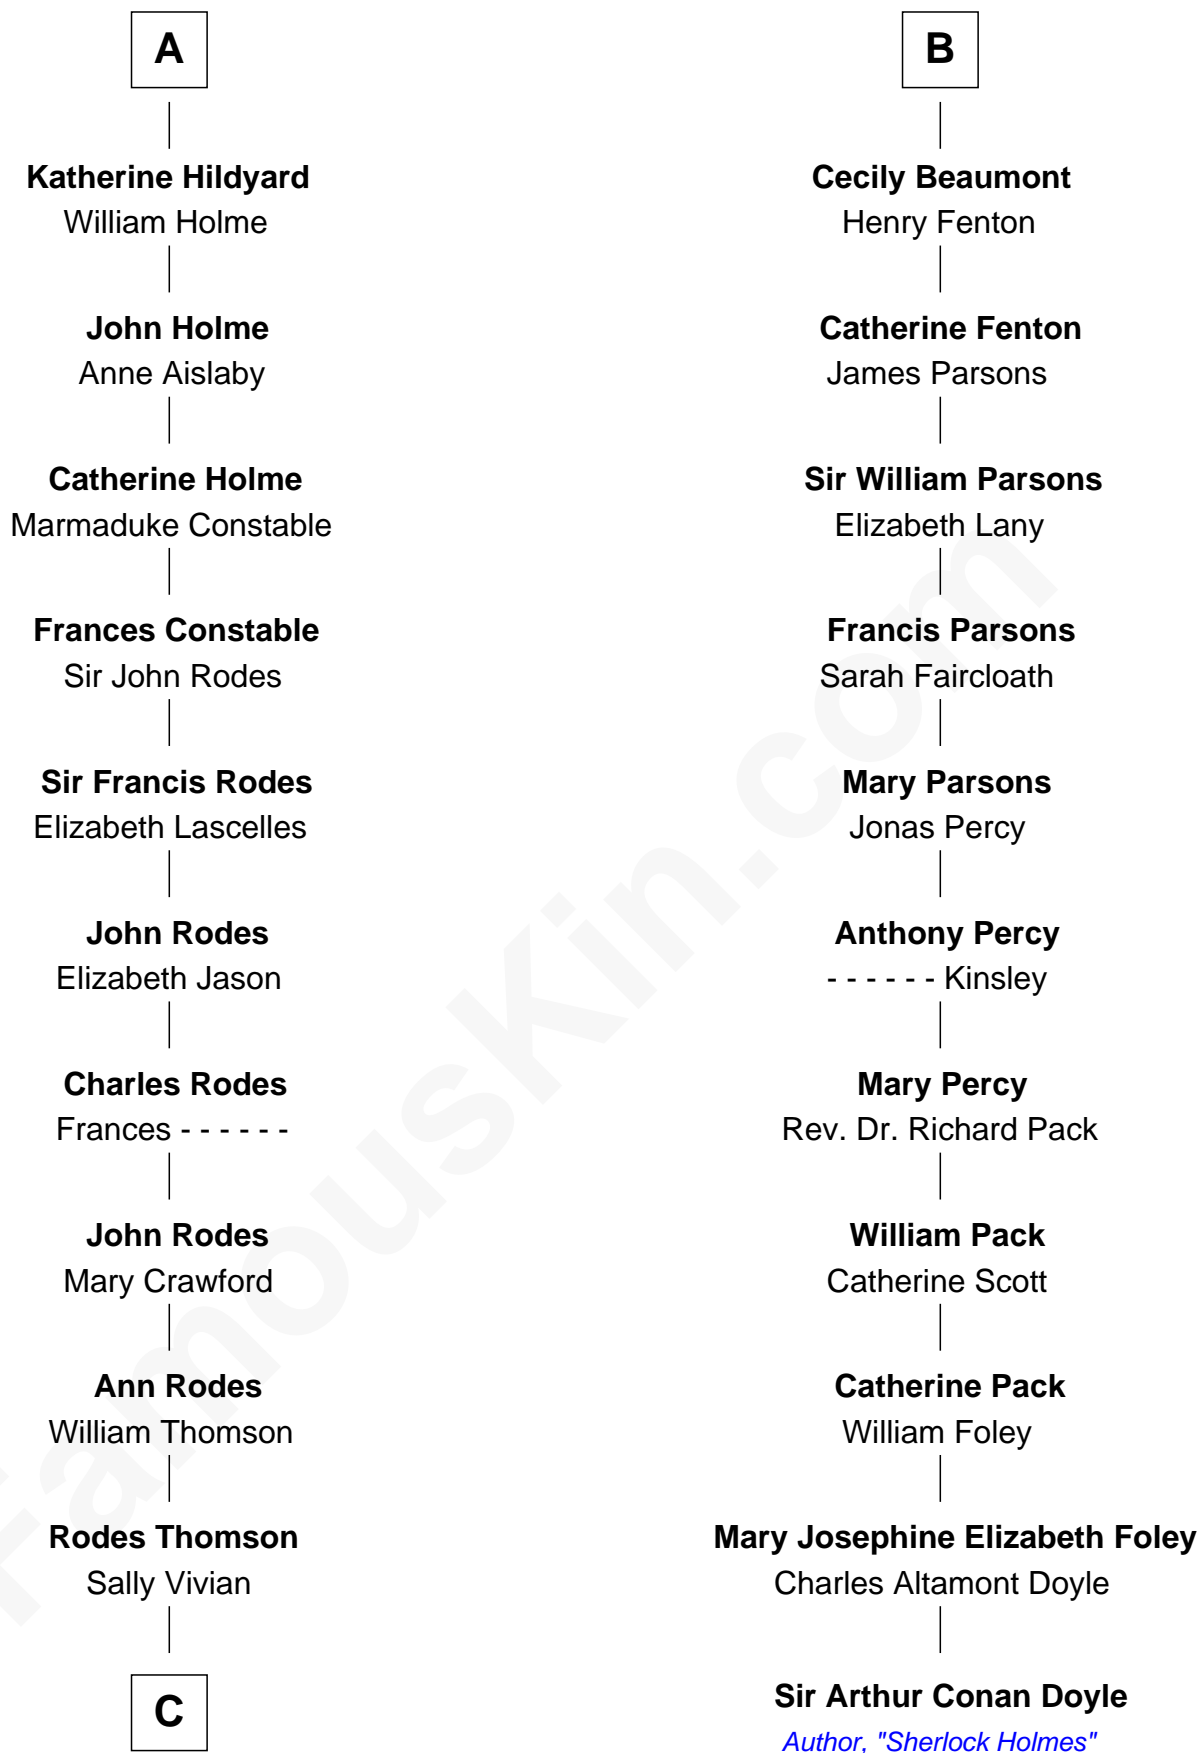

FamousKin.com
Relationship Chart of
Melvyn Douglas
Movie Actor

17th cousin 4 times removed of
Sir Arthur Conan Doyle
Author, "Sherlock Holmes"

Edward III, King of England
 Philippa of Hainault

C

Nancy Thomson
Thomas Johnson Garrett

Sophia Garrett
Erskine Douglas

Emma Jane Douglas
Col. George Taliaferro Shackelford

Lena Priscilla Shackelford
Edouard Gregory Hesselberg

Melvyn Douglas
Movie Actor

FamousKin.com