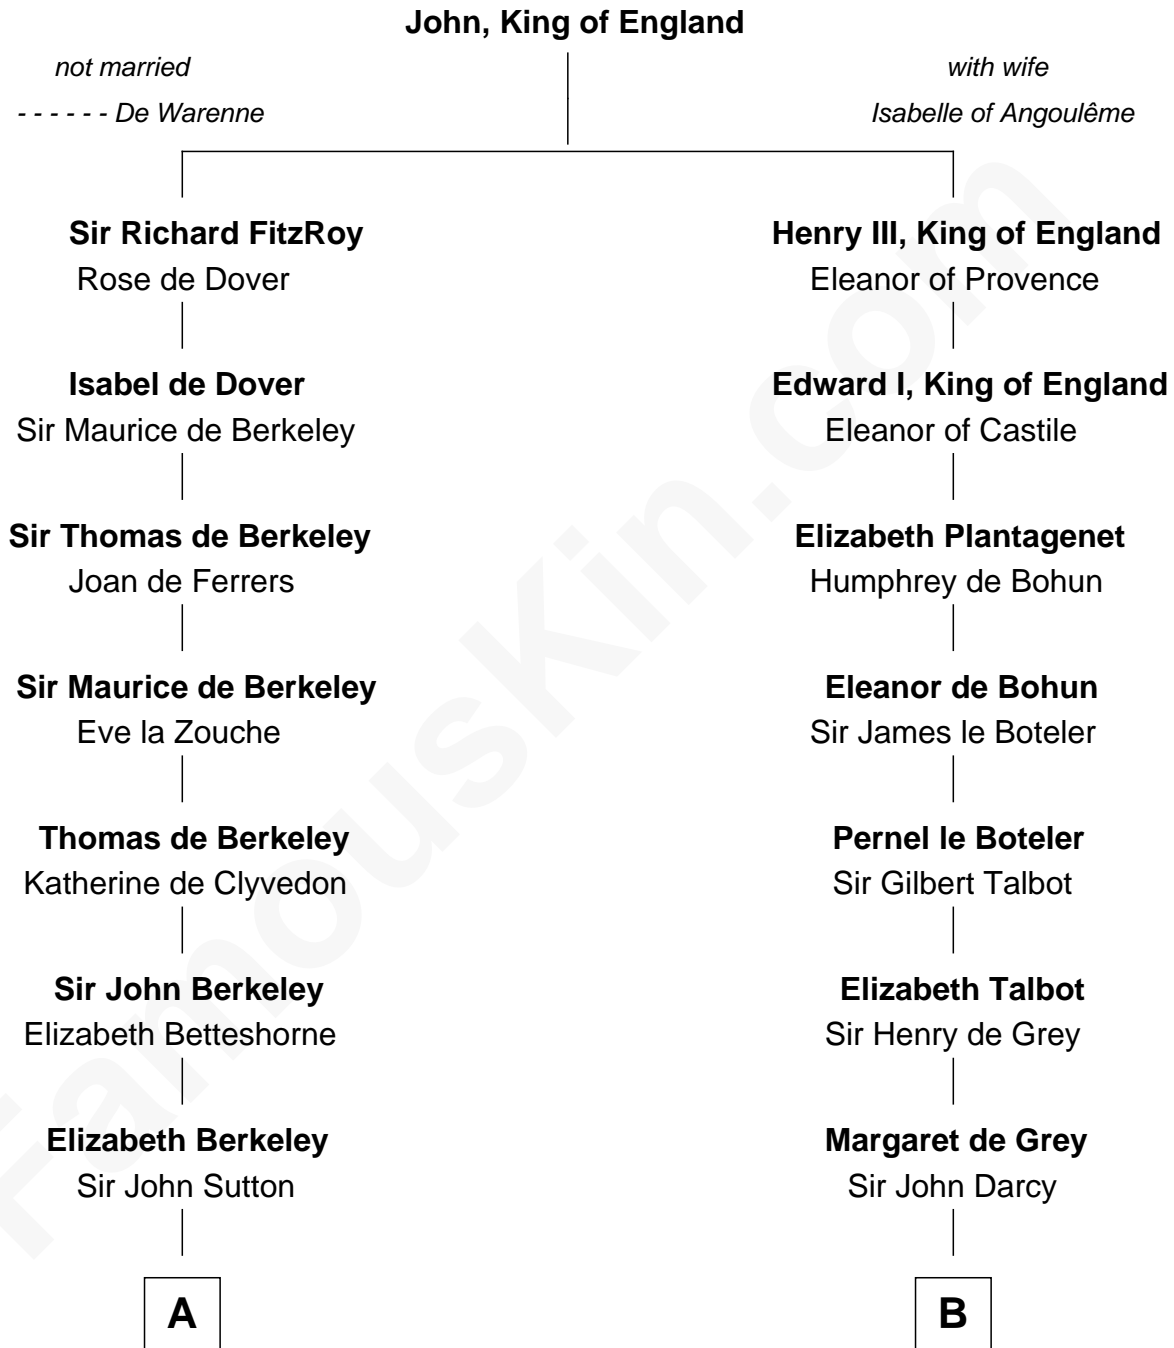

FamousKin.com
Relationship Chart of
Melvyn Douglas
Movie Actor

20th cousin 1 time removed of
Sir Arthur Conan Doyle
Author, "Sherlock Holmes"

C

Erskine Douglas

Sophia Garrett

Emma Jane Douglas

Col. George Taliaferro Shackelford

Lena Priscilla Shackelford

Edouard Gregory Hesselberg

Melvyn Douglas

Movie Actor

D

Mary Percy

Rev. Dr. Richard Pack

William Pack