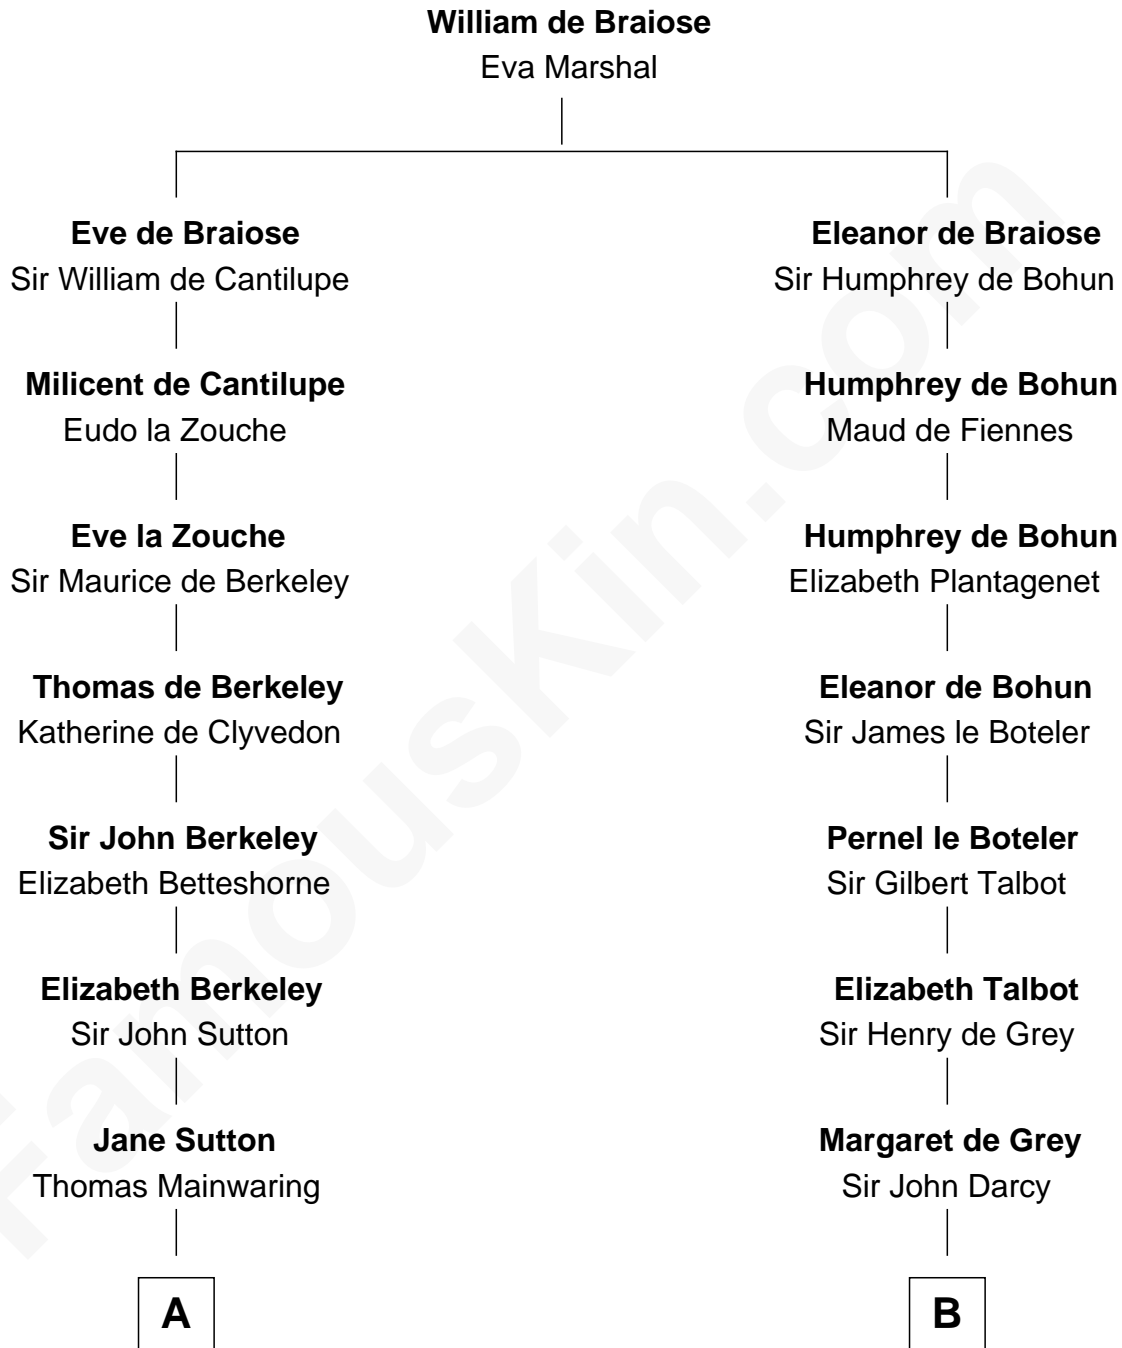

**FamousKin.com**  
**Relationship Chart of**  
**Melvyn Douglas**  
*Movie Actor*

19th cousin 2 times removed of  
**Sir Arthur Conan Doyle**  
*Author, "Sherlock Holmes"*

**C**

**Emma Jane Douglas**  
Col. George Taliaferro Shackelford

**Lena Priscilla Shackelford**  
Edouard Gregory Hesselberg

**Melvyn Douglas**  
*Movie Actor*

**D**

**Mary Percy**  
Rev. Dr. Richard Pack

**William Pack**  
Catherine Scott

**Catherine Pack**  
William Foley

**Mary Josephine Elizabeth Foley**  
Charles Altamont Doyle

**Sir Arthur Conan Doyle**  
*Author, "Sherlock Holmes"*