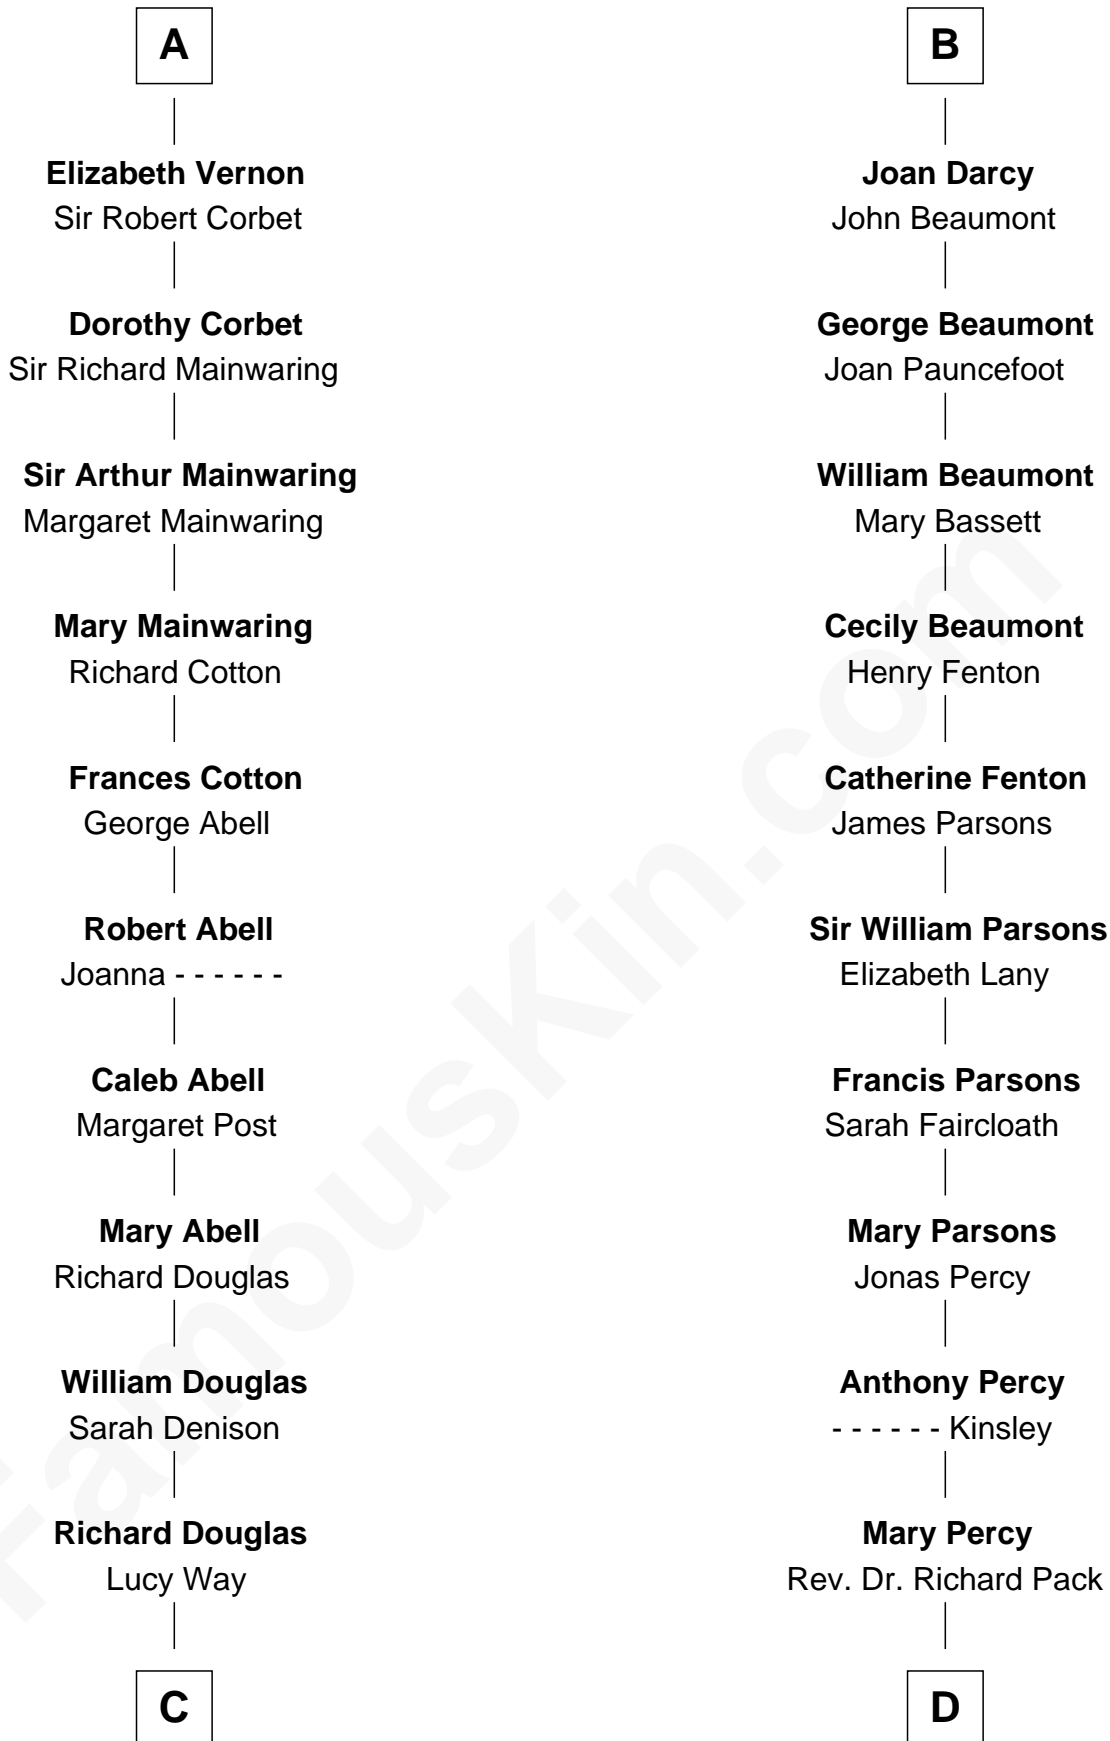

# FamousKin.com Relationship Chart of

**Melvyn Douglas**

*Movie Actor*

20th cousin of

**Sir Arthur Conan Doyle**

*Author, "Sherlock Holmes"*

**C**

**Erskine Douglas**

Sophia Garrett

**Emma Jane Douglas**

Col. George Taliaferro Shackelford

**Lena Priscilla Shackelford**

Edouard Gregory Hesselberg

**Melvyn Douglas**

*Movie Actor*

**D**

**William Pack**

Catherine Scott

**Catherine Pack**

William Foley

**Mary Josephine Elizabeth Foley**

Charles Altamont Doyle

**Sir Arthur Conan Doyle**

*Author, "Sherlock Holmes"*