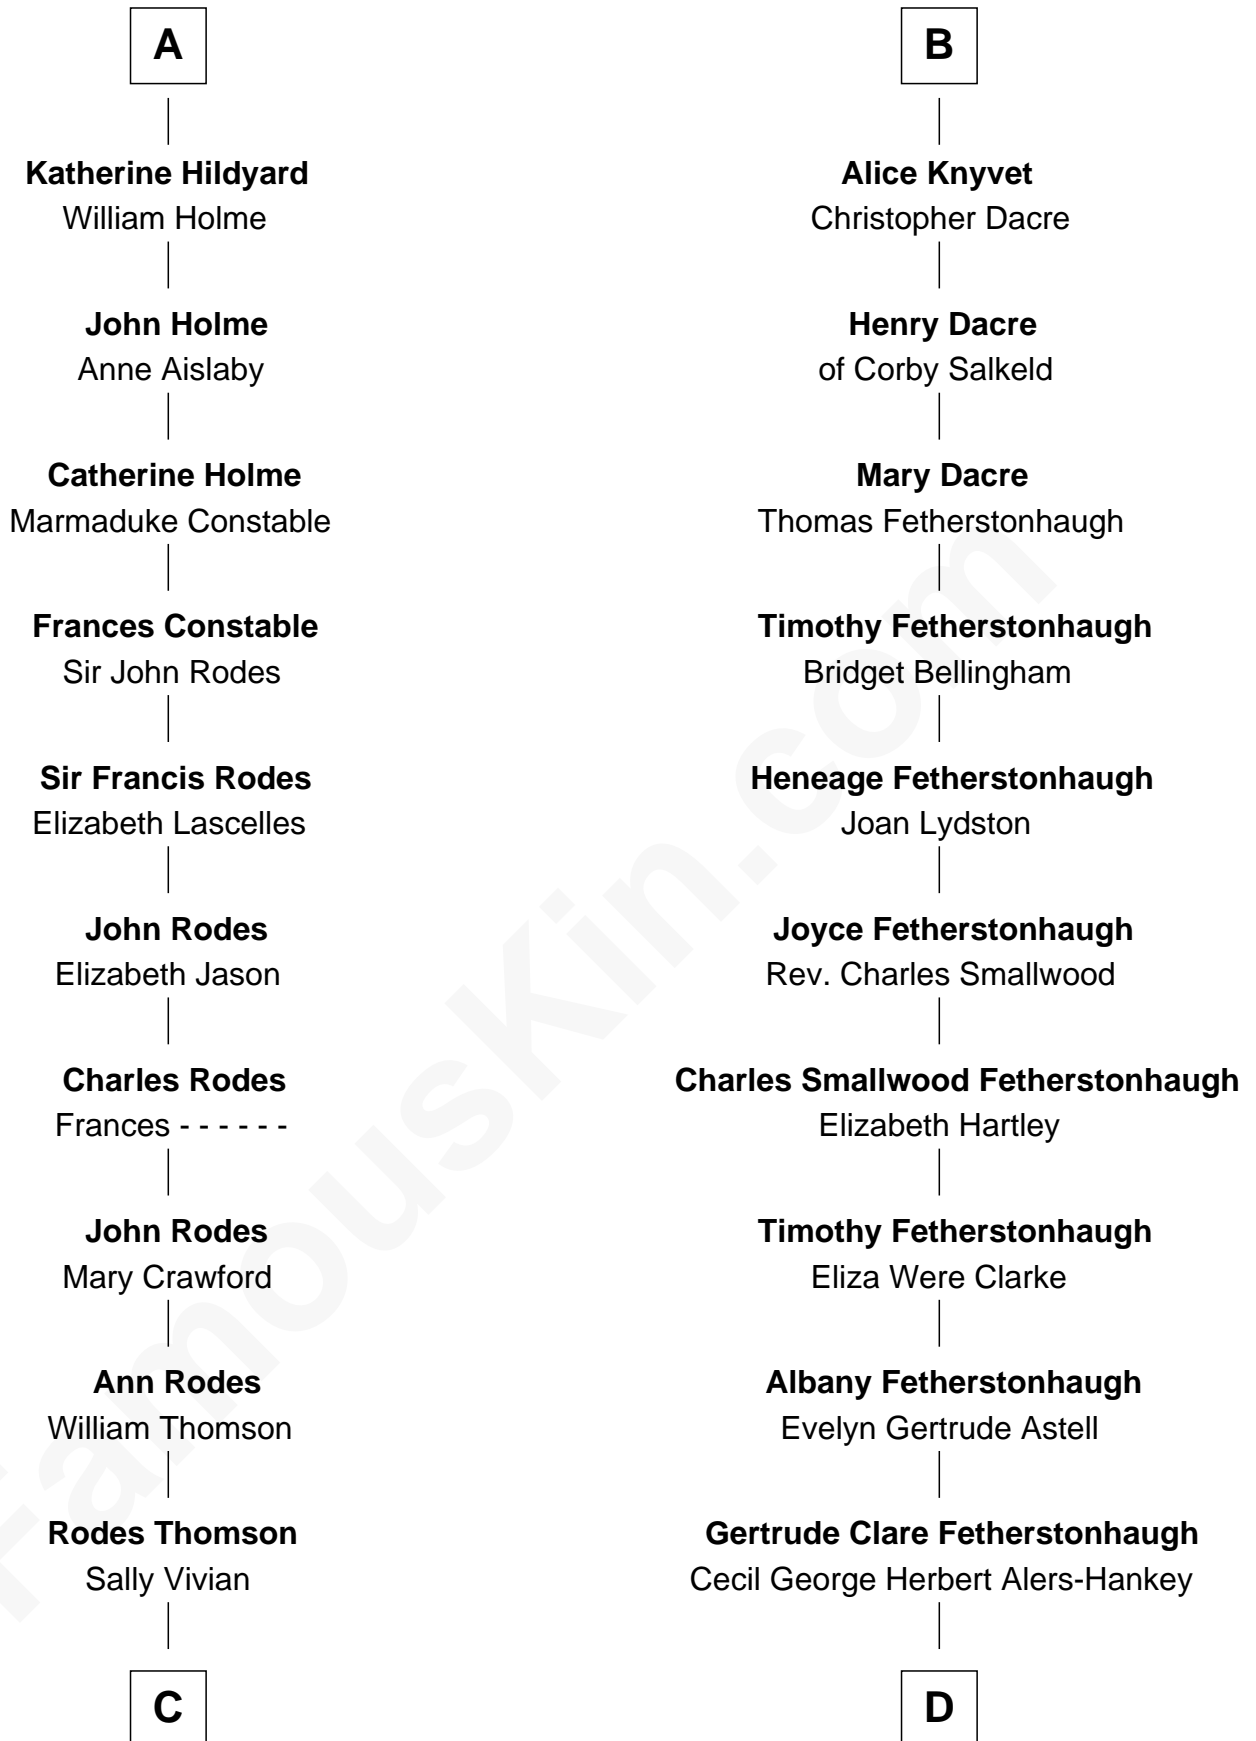

# FamousKin.com Relationship Chart of

**Melvyn Douglas**

*Movie Actor*

19th cousin 2 times removed of

**Tilda Swinton**

*Movie Actress*

**Edward III, King of England**

Philippa of Hainault

**C**

**Nancy Thomson**  
Thomas Johnson Garrett

**Sophia Garrett**  
Erskine Douglas

**Emma Jane Douglas**  
Col. George Taliaferro Shackelford

**Lena Priscilla Shackelford**  
Edouard Gregory Hesselberg