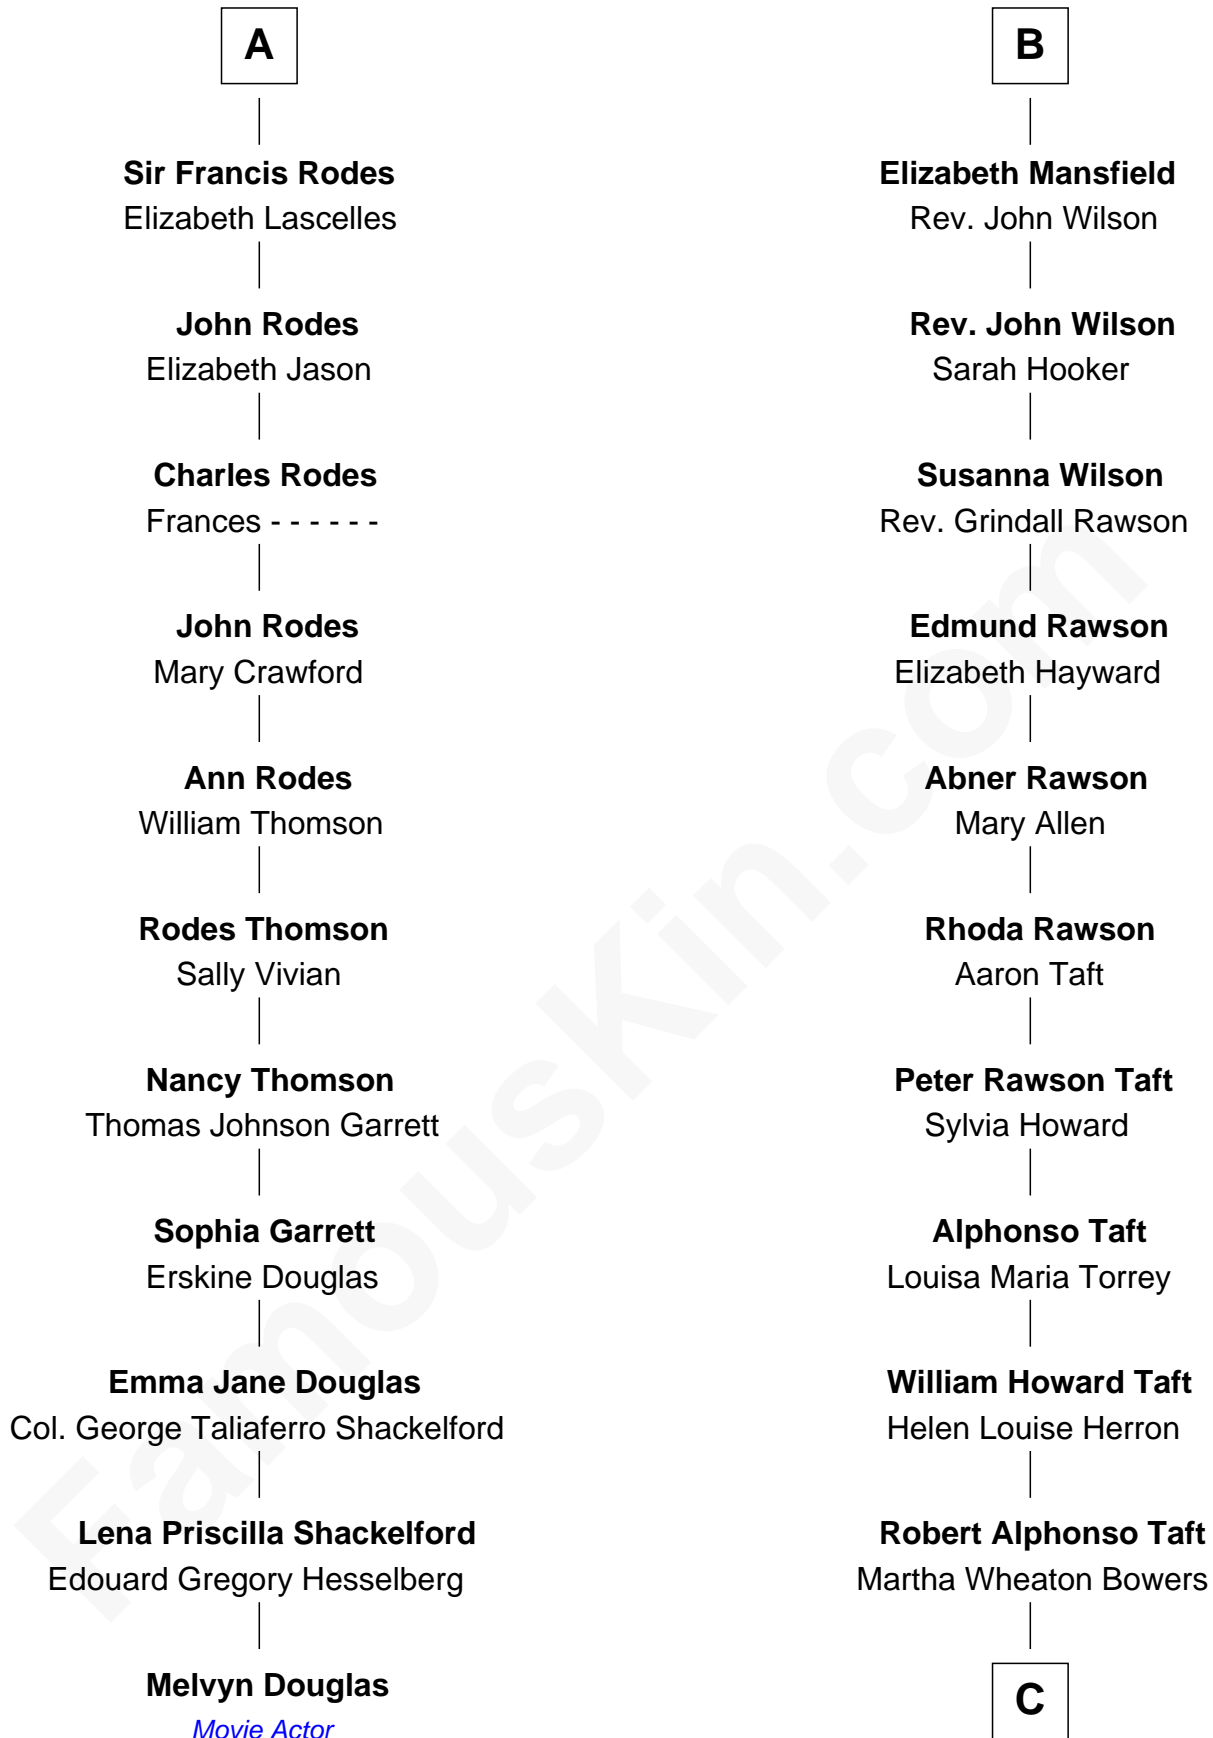

**FamousKin.com**  
**Relationship Chart of**  
**Melvyn Douglas**  
*Movie Actor*

17th cousin 1 time removed of  
**Bob Taft**  
*67th Governor of Ohio*

**Sir John Clifford**  
 Elizabeth Percy

**Mary Clifford**  
 Sir Philip Wentworth

**Thomas Clifford**  
 Joan Dacre

**Elizabeth Wentworth**  
 Sir Martin de la See

**John Clifford**  
 Margaret Bromflete

**Joan de la See**  
 Sir Piers Hildyard

**Henry Clifford**  
 Anne St. John

**Katherine Hildyard**  
 William Holme

**Elizabeth Clifford**  
 Sir Ralph Bowes

**John Holme**  
 Anne Aislaby

**Margery Bowes**  
 Sir Ralph Eure

**Catherine Holme**  
 Marmaduke Constable

**Anne Eure**  
 Lancelot Mansfield

**Frances Constable**  
 Sir John Rodes

**John Mansfield**  
 Elizabeth - - - - -

**A**

**B**

**C**

**Robert Alphonso Taft**

Blanca Duncan Noël

**Bob Taft**

*67th Governor of Ohio*