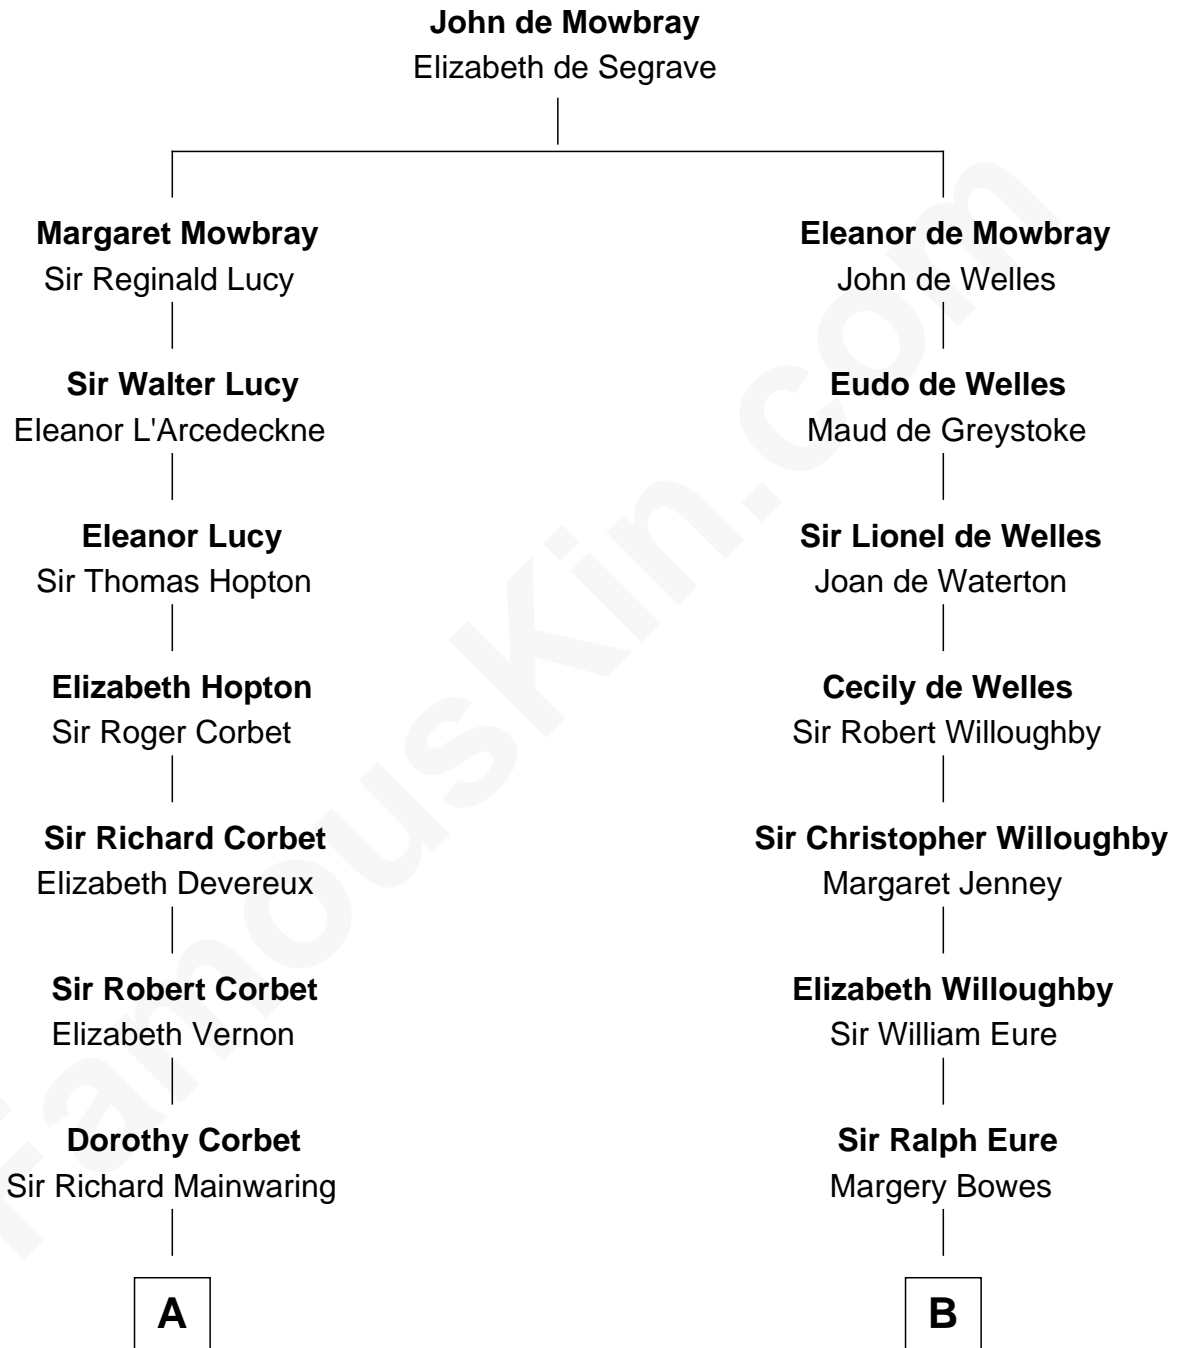

FamousKin.com
Relationship Chart of
Melvyn Douglas
Movie Actor

18th cousin 2 times removed of
Bob Taft
67th Governor of Ohio

C

Lena Priscilla Shackelford
Edouard Gregory Hesselberg

Melvyn Douglas
Movie Actor

D

William Howard Taft
Helen Louise Herron

Robert Alphonso Taft
Martha Wheaton Bowers

Robert Alphonso Taft
Blanca Duncan Noël

Bob Taft
67th Governor of Ohio

FamousKin.com