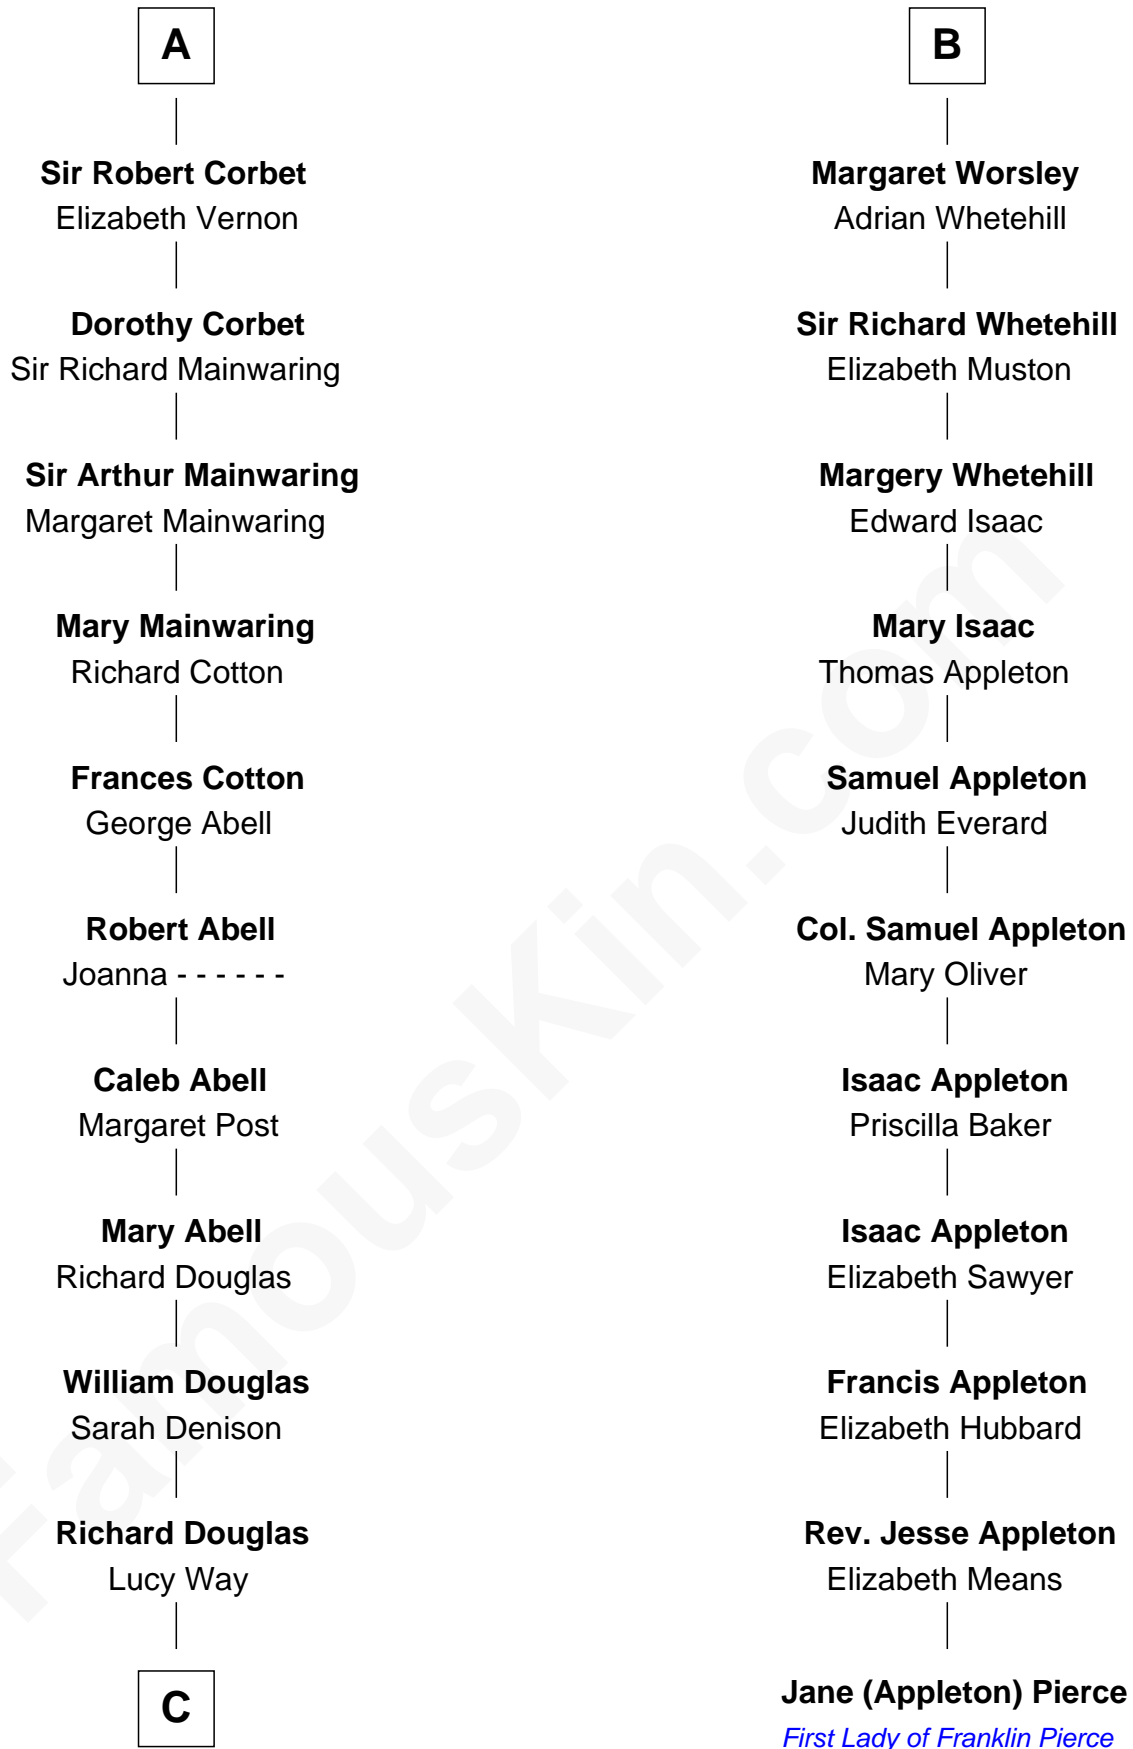

FamousKin.com
Relationship Chart of
Melvyn Douglas
Movie Actor

17th cousin 3 times removed of

Jane (Appleton) Pierce
First Lady of President Franklin Pierce

C

—
Erskine Douglas

Sophia Garrett

—
Emma Jane Douglas

Col. George Taliaferro Shackelford

—
Lena Priscilla Shackelford

Edouard Gregory Hesselberg

—
Melvyn Douglas

Movie Actor

FamousKin.com