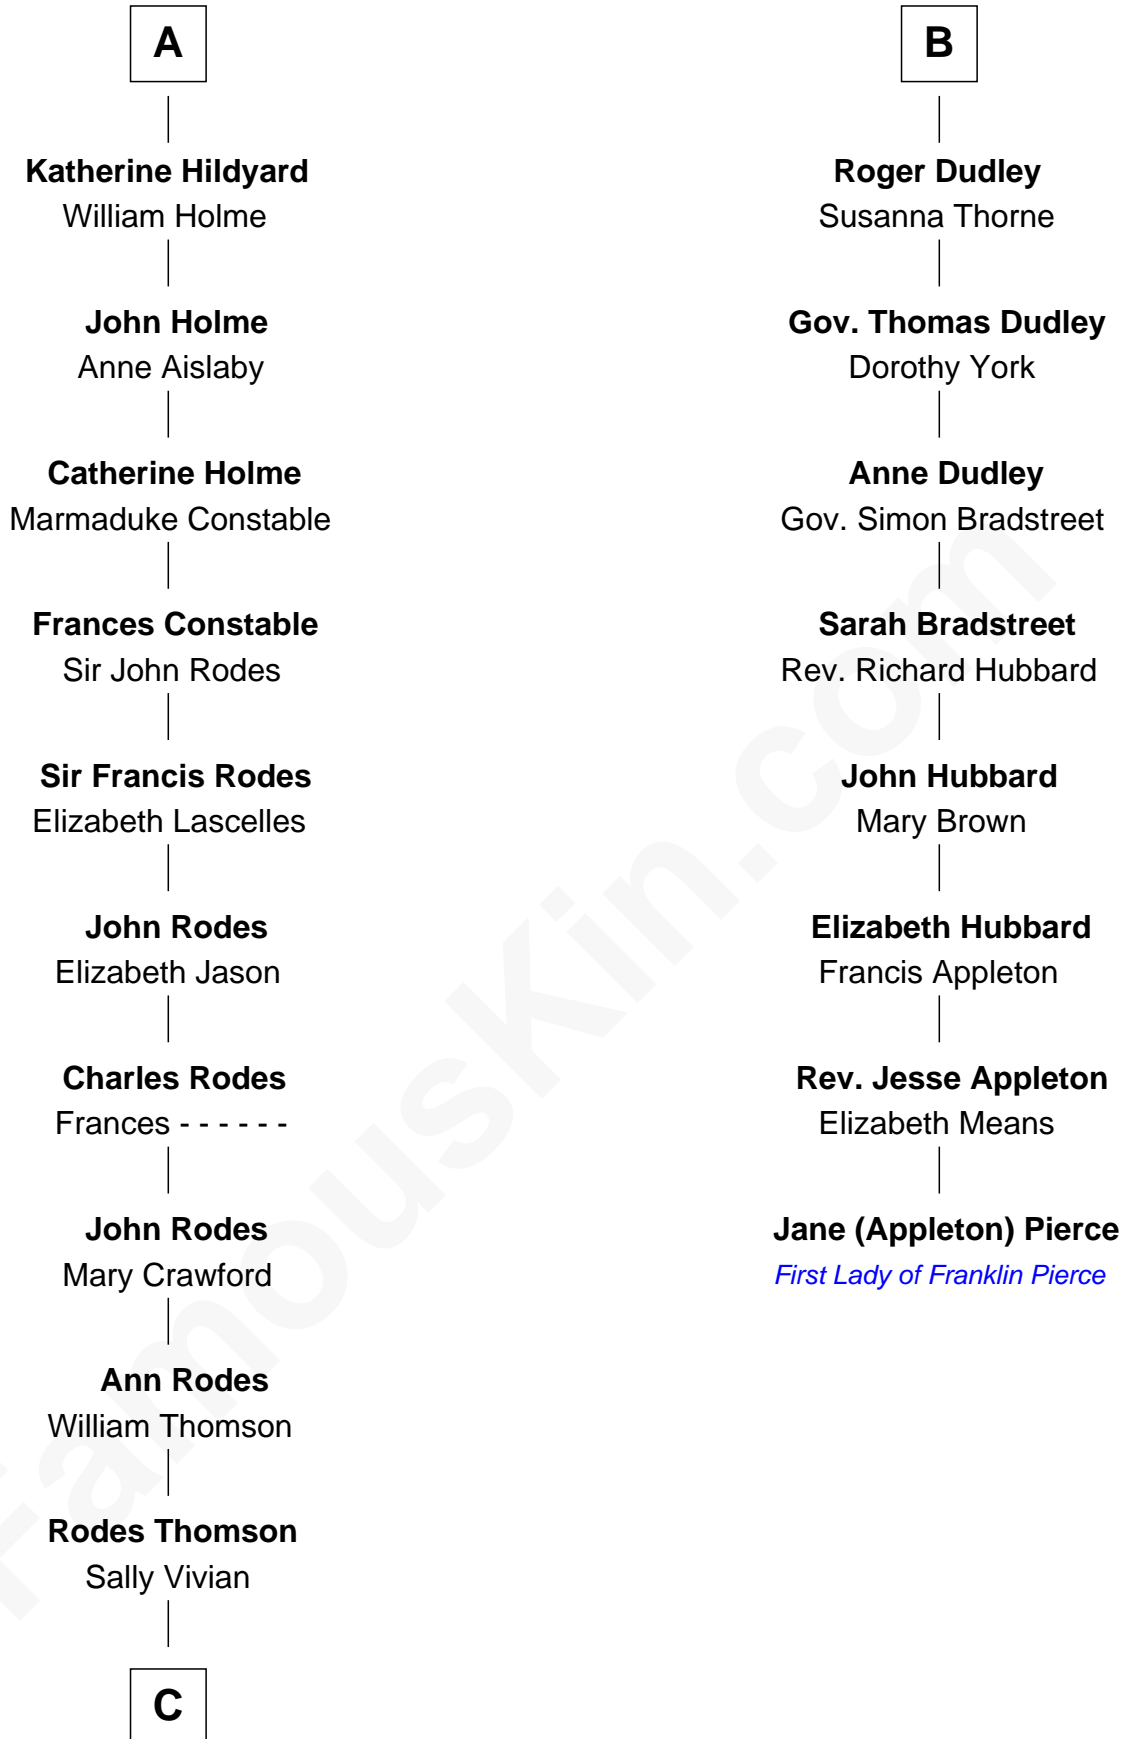

FamousKin.com
Relationship Chart of
Melvyn Douglas
Movie Actor

14th cousin 7 times removed of

Jane (Appleton) Pierce
First Lady of President Franklin Pierce

Edward III, King of England
 Philippa of Hainault

C

Nancy Thomson
Thomas Johnson Garrett

Sophia Garrett
Erskine Douglas

Emma Jane Douglas
Col. George Taliaferro Shackelford

Lena Priscilla Shackelford
Edouard Gregory Hesselberg

Melvyn Douglas
Movie Actor

FamousKin.com