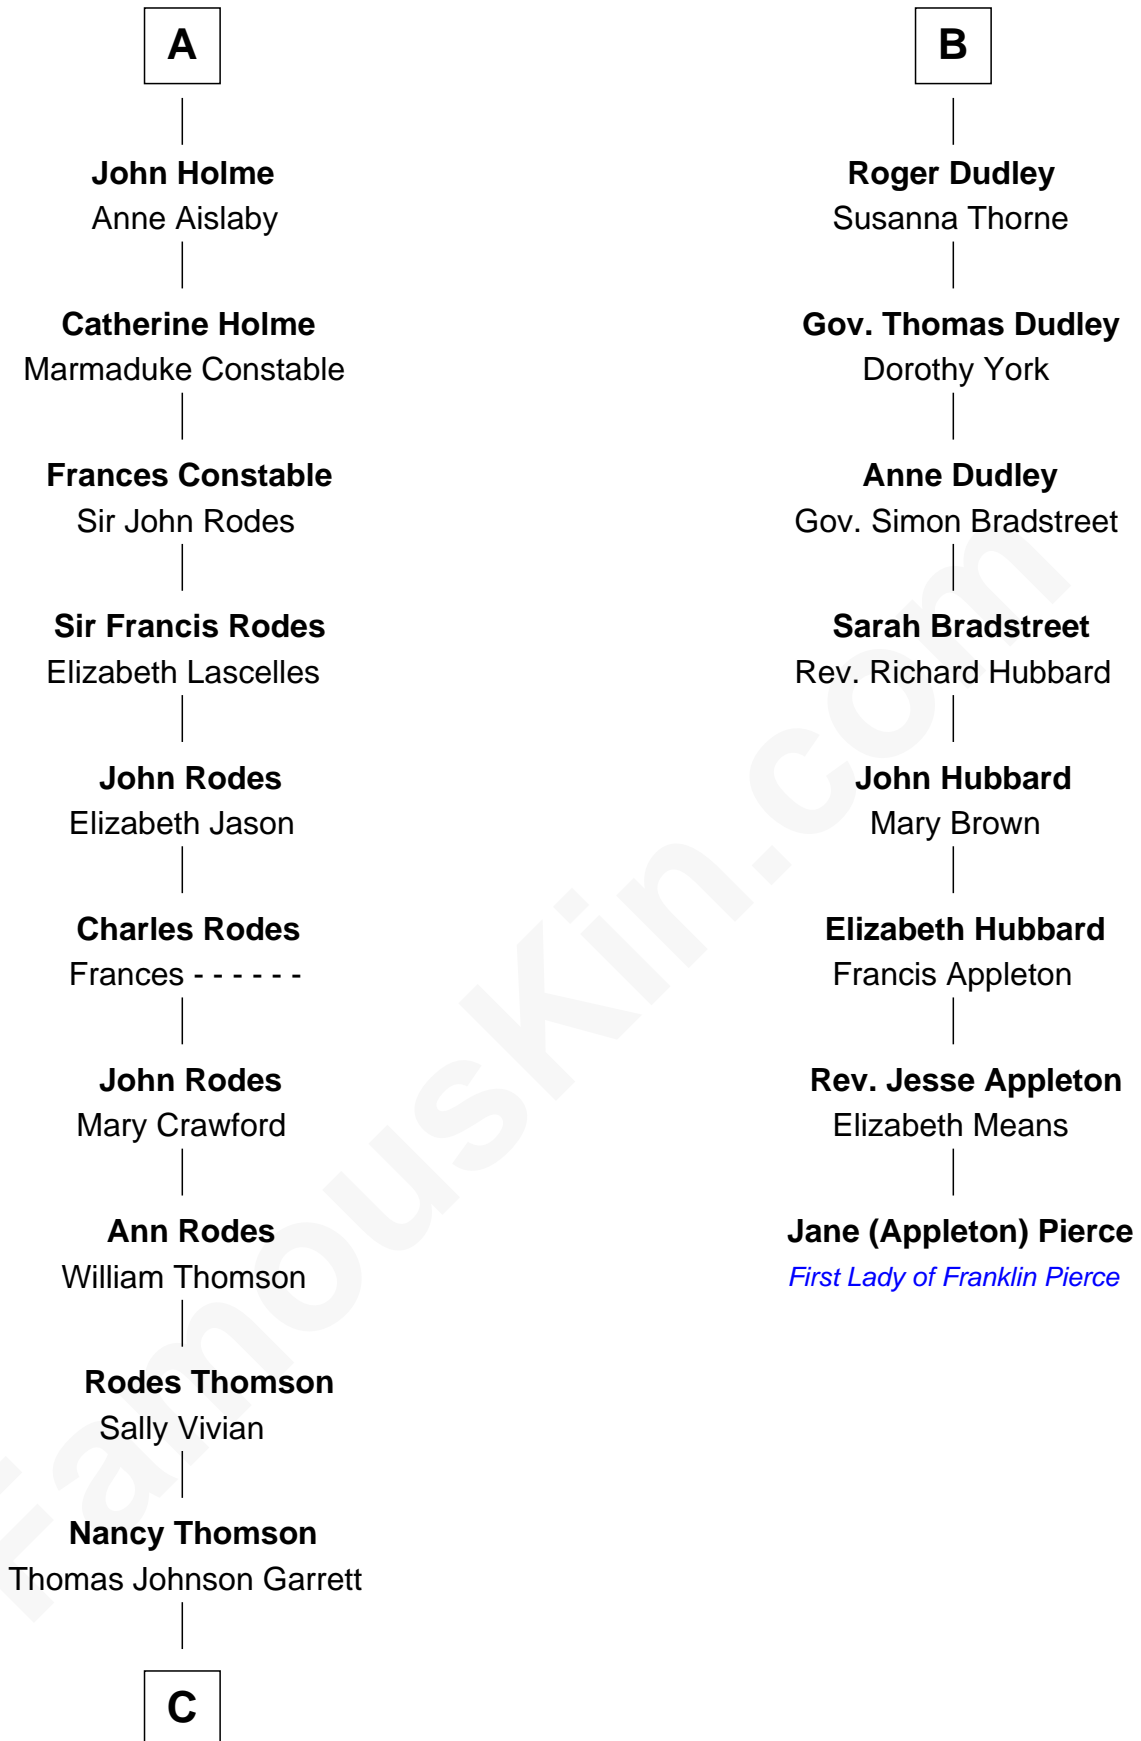

FamousKin.com
Relationship Chart of
Melvyn Douglas
Movie Actor

14th cousin 6 times removed of

Jane (Appleton) Pierce
First Lady of President Franklin Pierce

C

—
Sophia Garrett
Erskine Douglas

—
Emma Jane Douglas
Col. George Taliaferro Shackelford

—
Lena Priscilla Shackelford
Edouard Gregory Hesselberg

—
Melvyn Douglas
Movie Actor

FamousKin.com