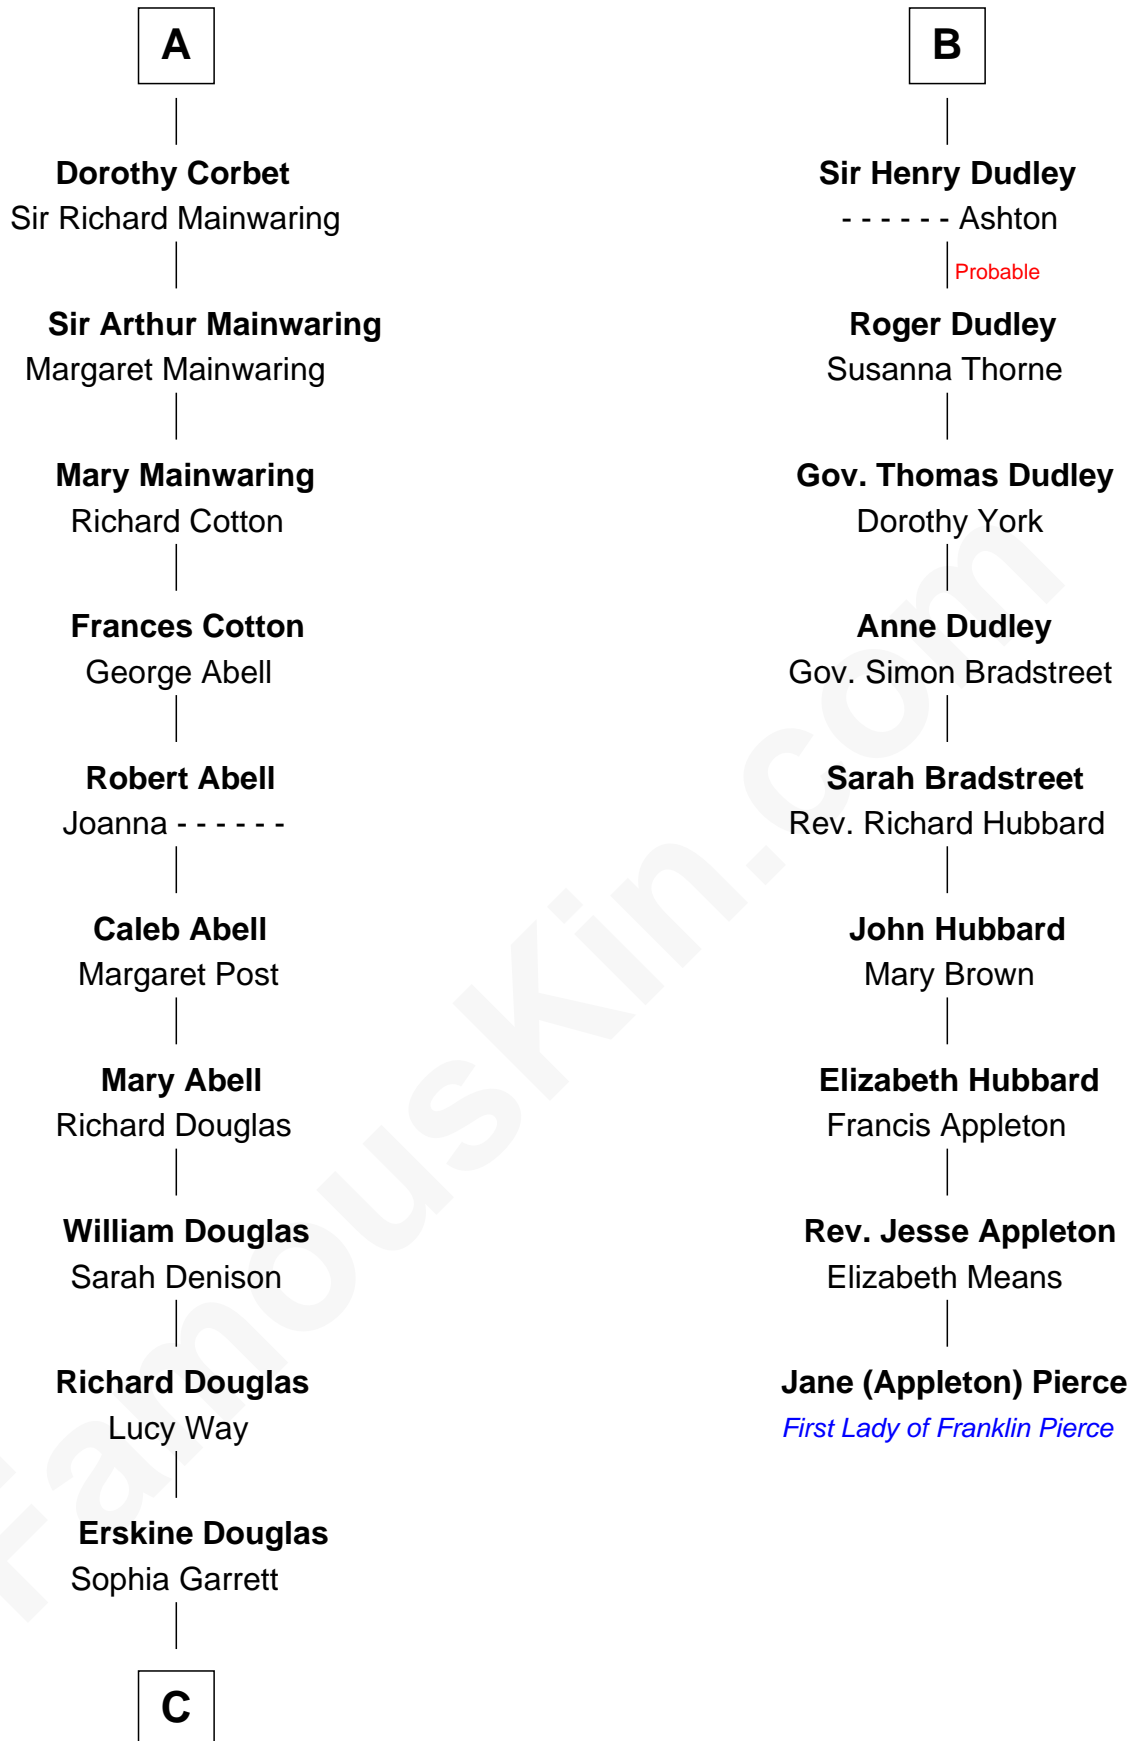

FamousKin.com
Relationship Chart of
Melvyn Douglas
Movie Actor

15th cousin 4 times removed of

Jane (Appleton) Pierce
First Lady of President Franklin Pierce

C

—
Emma Jane Douglas
Col. George Taliaferro Shackelford

—
Lena Priscilla Shackelford
Edouard Gregory Hesselberg

—
Melvyn Douglas
Movie Actor

FamousKin.com